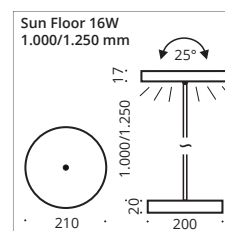

CE LED C IP20 C (s.S. 6-7/s.p. 6-7)