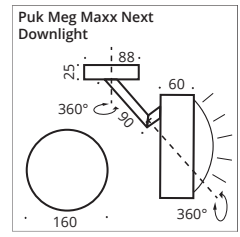

Puk Meg Maxx Next LED G ~2.700k	Puk Meg Maxx Next G9 Fassung	Kopf ø Head ø in mm	Gehäuse body
downlight 1 x 16W, ~1.200lm	downlight		
2-50721	2-50721-H	160	chrome matt
2-50722	2-50722-H	160	chrome
2-50723	2-50723-H	160	nickel matt
2-50722-22	2-50722-H-22	160	white matt/chr.
2-50722-02	2-50722-H-02	160	black matt/chr.
2-50722-23	2-50722-H-23	160	anthracite matt/chr.
up- & downlight 2 x 16W, ~2.400lm	up- & downlight		
2-50731	2-50731-H	160	chrome matt
2-50732	2-50732-H	160	chrome
2-50733	2-50733-H	160	nickel matt
2-50732-22	2-50732-H-22	160	white matt/chr.
2-50732-02	2-50732-H-02	160	black matt/chr.
2-50732-23	2-50732-H-23	160	anthracite matt/chr.