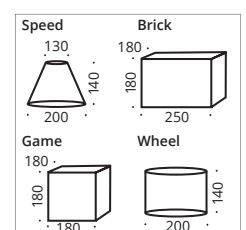

Customized Shades are possible:

From 10 lamps up special requirements are available:

- golden or silver concealed shades
- lacquer shades
- silk shades

All shades are handmade. Individual requirements can be realized.

BC (s.S 6-7/s.p. 6-7)