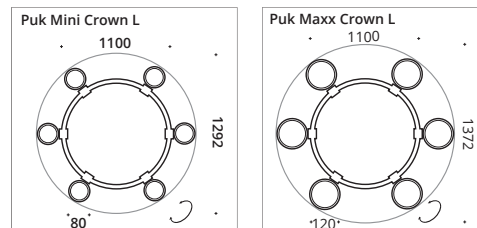

Kabellänge für Abhängung 5.000 mm (kürzbar)
Cable length for suspension 5.000 mm (can be shortened)