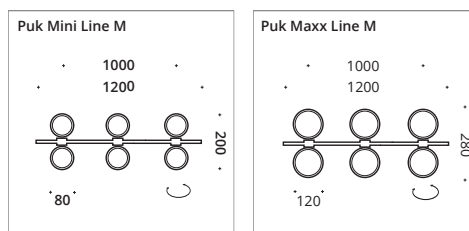

Kabellänge für Abhängung 2.000 mm (kürzbar)
Cable length for suspension 2.000 mm (can be shortened)

Sondergrößen auf Maß siehe Seite 310 – 319.
For special requirements, please look at page 310 – 319.