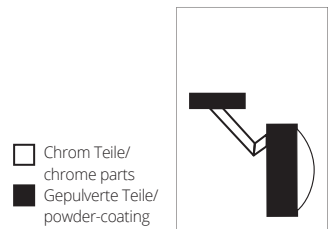

Puk Maxx Next ø 120

Deckenleuchte, Hochvolt LED Power oder Hochvolt Halogen, dimmbar. Diese Aufbauleuchte wurde für den Wand- und Deckeneinsatz konstruiert. Mit zwei kardanis aufeinander abgestimmten Gelenken, lassen sich die Leuchtenköpfe um über 360 Grad auf zwei Achsen in jede Richtung einstellen.

Ceiling lamp, high voltage LED power or high voltage halogen, dimmable. The shaped lamp is dimmable and has been designed for ceilings and walls. With its two coordinated gimbal-joints the head can be turned in two axes for more than over 360° in each direction.

INDOOR

Puk Maxx Next LED G ~2.700k	Puk Maxx Next G9 Fassung 💡	Kopf ø Head ø in mm	Gehäuse body
downlight 1 x 12W, ~900lm	downlight		
● 2-30721	2-30721-H	120	chrome matt
● 2-30722	2-30722-H	120	chrome
● 2-30723	2-30723-H	120	nickel matt
● 2-30722-22	2-30722-H-22	120	white matt/chr.
● 2-30722-02	2-30722-H-02	120	black matt/chr.
● 2-30722-23	2-30722-H-23	120	anthracite matt/chr.
up- & downlight 2 x 12W, ~1.800lm	up- & downlight		
● 2-30731	2-30731-H	120	chrome matt
● 2-30732	2-30732-H	120	chrome
● 2-30733	2-30733-H	120	nickel matt
● 2-30732-22	2-30732-H-22	120	white matt/chr.
● 2-30732-02	2-30732-H-02	120	black matt/chr.
● 2-30732-23	2-30732-H-23	120	anthracite matt/chr.

▶ Ohne Zubehör. Bestell-Artikelnummern für Linse, Glas, Farbfilter und die Konfigurationsempfehlung (2) auf der Einklappseite!

▶ Without accessories: Order item-no. for lens, glass, color filter and the recommended Configuration (2) are on the fold-in page!

💡 G9 max. 33W ECO, optional LED Retrofit
G9 max. 33W ECO, LED Retrofit optional

💡 Leuchtmittelempfehlung: LED max. 3W/300lm/2.700K/dimmbar G Art. Nr. 8-205
bulb recommendation: LED max. 3W/300Lm/2.700K/dimmable G Item No. 8-205