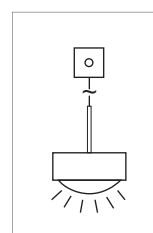

LED

450 mm L 2 Köpfe/heads G 2 x 8W, ~1.200lm, ~2.700k	850 mm L 3 Köpfe/heads G 3 x 8W, ~1.800lm, ~2.700k	1.050 mm L 4 Köpfe/heads G 4 x 8W, ~2.400lm, ~2.700k	1.250 mm L 4 Köpfe/heads G 4 x 8W, ~2.400lm, ~2.700k	Gehäuse body
8-6054021	8-6058031	8-60510041	8-60512041	chrome matt
8-6054022	8-6058032	8-60510042	8-60512042	chrome
8-6054023	8-6058033	8-60510043	8-60512043	nickel matt
8-6054022-22	8-6058032-22	8-60510042-22	8-60512042-22	white matt/chr.
8-6054022-02	8-6058032-02	8-60510042-02	8-60512042-02	black matt/chr.
8-6054022-23	8-6058032-23	8-60510042-23	8-60512042-23	anthracite matt/chr.

Farbig gepulverter Lichtbalken auf Anfrage. Color powdered metal rail on request.

- Ohne Zubehör. Bestell-Artikelnummern für Linse, Glas, Farbfilter und die Konfigurationsempfehlung auf der Einklappseite!
- Without accessories: Order item-no. for lens, glass, color filter and the recommended Configuration are on the fold-in page!

Sonderanfertigung:
Art-Nr. 8-600 Kürzung auf Maß
Item No. 8-600 Customized lengths