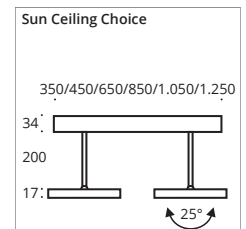

□ Chrom Teile/
chrome parts
■ Gepulverte Teile/
powder-coating