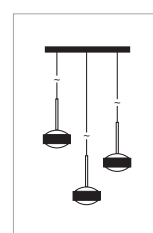

INDOOR

ABCD (s.S 6-7/s.p. 6-7)