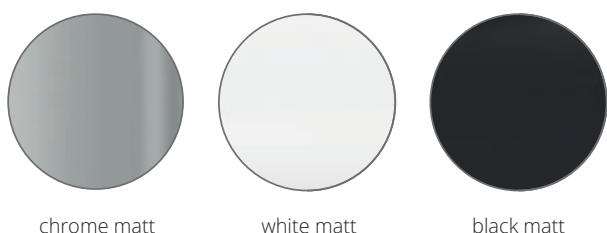

Top Line Ceiling Look at me pendant

Die Leuchte »Look at me« erweitern das Puk Pendelsystem. Übrigens lassen sich auch systemfremde Pendelleuchten integrieren. Die Seillänge beträgt 1.200 mm.

The lamp »Look at me« expand our Puk pendant system. Furthermore even non-system lights can be integrated. The length of the rope is 1.200 mm.

chrome matt

white matt

black matt