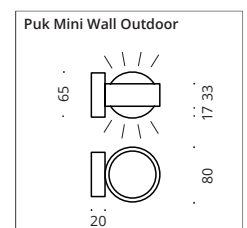

Puk Mini Wall Outdoor $\varnothing$ 80

LED Wandleuchte für den Außenbereich (IP44) mit up- & downlight aus Metall Spritzguß mit hochwertiger und robuster Feinstruktur Pulverbeschichtung. Optional können zu Linse oder Glas die Farbfilter dazu kombiniert werden.

LED wall luminaire for outdoor use (IP44) with up- and downlight. Made of metal injection moulding with high-quality and robust fine structure powder coating. Optionally, lens or glass as well as color filters can be combined.

Puk Mini Wall Outdoor LED ~2.700k 2 x 8W ~1.200lm	L x H in mm L x h in mm	Gehäuse body
2-48012-30	100 x 65	white matt, fine structure
2-48012-31	100 x 65	black matt, fine structure
2-48012-32	100 x 65	anthracite matt, fine structure
2-48012-33	100 x 65	softbrown matt, fine structure

- Ohne Zubehör. Bestell-Artikelnummern für Linsen, Gläser, Farbfilter und die Konfigurationsempfehlung auf der Einklappseite!
- Without accessories: Order item-no. for lenses, glasses, color filters and the recommended Configuration are on the fold-in page!

OUTDOOR