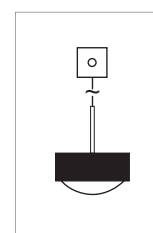

LED

450 mm L 2 Köpfe/heads G 2 x 8W, ~1.200lm, ~2.700k	850 mm L 3 Köpfe/heads G 3 x 8W, ~1.800lm, ~2.700k	1.050 mm L 4 Köpfe/heads G 4 x 8W, ~2.400lm, ~2.700k	1.250 mm L 4 Köpfe/heads G 4 x 8W, ~2.400lm, ~2.700k	Gehäuse body
8-6054021	8-6058031	8-60510041	8-60512041	chrome matt
8-6054022	8-6058032	8-60510042	8-60512042	chrome
8-6054023	8-6058033	8-60510043	8-60512043	nickel matt
8-6054022-22	8-6058032-22	8-60510042-22	8-60512042-22	white matt/chr.
8-6054022-02	8-6058032-02	8-60510042-02	8-60512042-02	black matt/chr.
8-6054022-23	8-6058032-23	8-60510042-23	8-60512042-23	anthracite matt/chr.

Farbig gepulverter Lichtbalken auf Anfrage. Color powdered metal rail on request.

- Ohne Zubehör. Bestell-Artikelnummern für Linse, Glas, Farbfilter und die Konfigurationsempfehlung auf der Einklappseite!
- Without accessories: Order item-no. for lens, glass, color filter and the recommended Configuration are on the fold-in page!

Sonderanfertigung:
Art-Nr. 8-600 Kürzung auf Maß
Item No. 8-600 Customized lengths