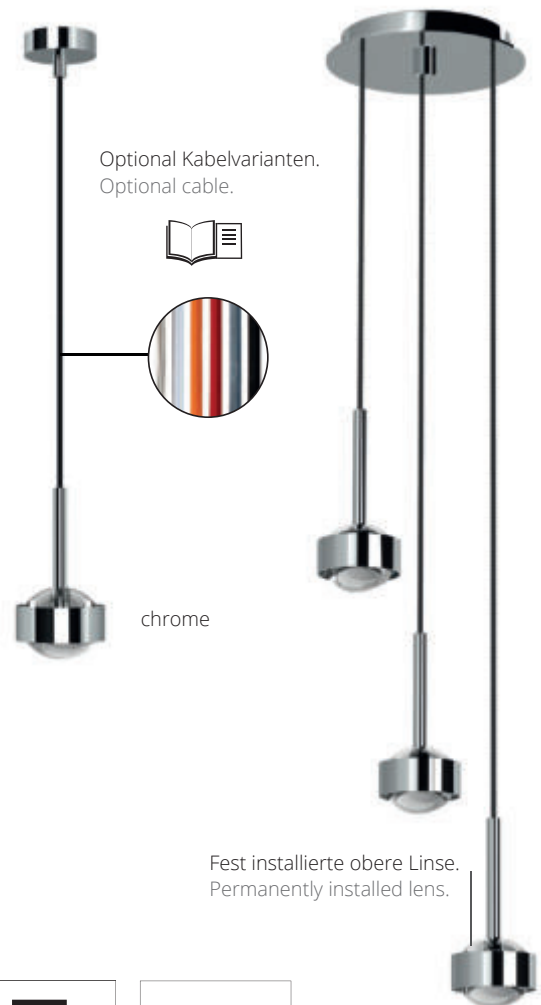

Puk Mini Drop Trio

Puk Drop LED G	Puk Drop G9 Fassung	Baldachin ø Baldachin ø in mm	Gehäuse body
6x 8W, ~1.800lm ~2.700k			
5-060031	5-060031-H	200	chrome matt
5-060032	5-060032-H	200	chrome
5-060033	5-060033-H	200	nickel matt
5-060032-22	5-060032-H-22	200	white matt/chr.
5-060032-02	5-060032-H-02	200	black matt/chr.
5-060032-23	5-060032-H-23	200	anthracite matt/chr.
5-07953	Kabelverlängerung 3 x 1 m, cable extension 3 x 1 m		

Ohne Zubehör. Bestell-Artikelnummern für Linse, Glas, Farbfilter und die Konfigurationsempfehlung auf der Einklappseite!
Without accessories: Order item-no. for lens, glass, color filter and the recommended Configuration are on the fold-in page!

G9 max. 33W, optional LED Retrofit
G9 max. 33W, LED Retrofit optional

LME: LED max. 3W/300lm/2.700K/dimmbar G Art Nr. 8-205
bulb recom.: LED max. 3W/300Lm/2.700K/dimmable G Item No. 8-205