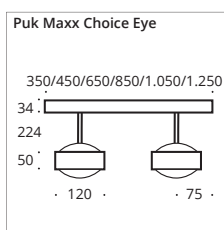

LED

450 mm L 2 Köpfe/heads G 4 x 12W, ~2.700k, ~3.600lm	850 mm L 3 Köpfe/heads G 6 x 12W, ~2.700k, ~5.400lm	1.050 mm L 4 Köpfe/heads G 8 x 12W, ~2.700k, ~7.200lm	1.250 mm L 4 Köpfe/heads G 8 x 12W, ~2.700k, ~7.200lm	Gehäuse body
8-6974021	8-6978031	8-69710041	8-69712041	chrome matt
8-6974022	8-6978032	8-69710042	8-69712042	chrome
8-6974023	8-6978033	8-69710043	8-69712043	nickel matt
8-6974022-22	8-6978032-22	8-69710042-22	8-69712042-22	white matt/chrome
8-6974022-02	8-6978032-02	8-69710042-02	8-69712042-02	black matt/chrome
8-6974022-23	8-6978032-23	8-69710042-23	8-69712042-23	anthracite matt/chr.

Farbig gepulverter Lichtbalken auf Anfrage. Color powdered metal rail on request.

- Ohne Zubehör. Bestell-Artikelnummern für Linse, Glas, Farbfilter und die Konfigurationsempfehlung (2) auf der Einklappseite!
- Without accessories: Order item-no. for lens, glass, color filter and the recommended Configuration (2) are on the fold-in page!

Sonderanfertigung:
Art-Nr. 8-600 Kürzung auf Maß
Item No. 8-600 Customized lengths