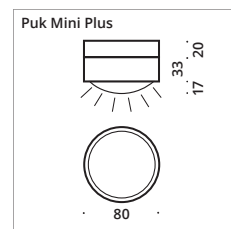

Puk Mini Plus LED G 8W ~600lm ~2.700k	Puk Mini Plus G9 Fassung	$\varnothing$ x Höhe $\varnothing$ x height	Gehäuse body
2-18001-LED	2-18001	80 x 53 mm	chrome matt
2-18002-LED	2-18002	80 x 53 mm	chrome
2-18003-LED	2-18003	80 x 53 mm	nickel matt
2-18002-LED-22	2-18002-22	80 x 53 mm	white matt
2-18002-LED-02	2-18002-02	80 x 53 mm	black matt
2-18002-LED-23	2-18002-23	80 x 53 mm	anthracite matt
2-18006-LED	2-18006	80 x 53 mm	24 carat gold plated

► Ohne Zubehör. Bestell-Artikelnummern für Linse, Glas, Farbfilter und die Konfigurationsempfehlung (2) auf der Einklappseite!

► Without accessories: Order item-no. for lens, glass, color filter and the recommended Configuration (2) are on the fold-in page!

G9 max. 33W ECO, optional LED Retrofit

G9 max. 33W ECO, LED Retrofit optional

Leuchtmittelempfehlung: LED max. 3W/300lm/2.700K/dimmbar **G** Art. Nr. 8-205

bulb recommendation: LED max. 3W/300Lm/2.700K/dimmable **G** Item No. 8-205

Chrom Teile/
chrome parts
 Gepulverte Teile/
powder-coating