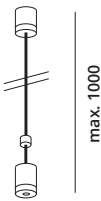

33-108-cr	chrom	Seilabhängung	13	13	1000
33-108-w	weiß	Seilabhängung	13	13	1000
33-108-b	schwarz	Seilabhängung	13	13	1000
33-108-s	natur eloxiert	Seilabhängung	13	13	1000