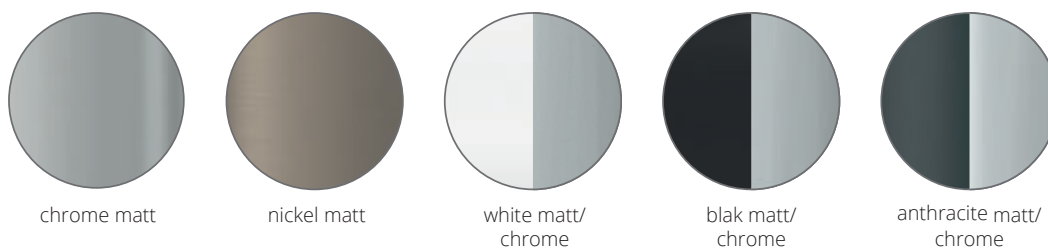

This surface-mounted luminaire was designed for wall and ceiling use, dimmable. With two gimbal-mounted joints, the LED luminaire heads can be rotated through more than 360 degrees. With three luminaire head diameters (ø120mm/8W/920lm, ø160mm/12W/1300lm, ø240mm/16W/1600lm, 2700k throughout all models), the luminaires can be integrated for many applications in the residential and project sector.

INDOOR

Allround in Bewegung (Wandbefestigung) Allround in motion (wall mounting)

Allround in Bewegung (Deckenbefestigung) Allround in motion (ceiling mounting)

chrome

chrome matt

nickel matt

white matt/
chrome