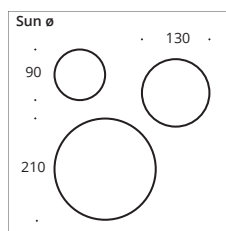

CE LED C IP20 C (s.S. 6-7/s.p. 6-7)