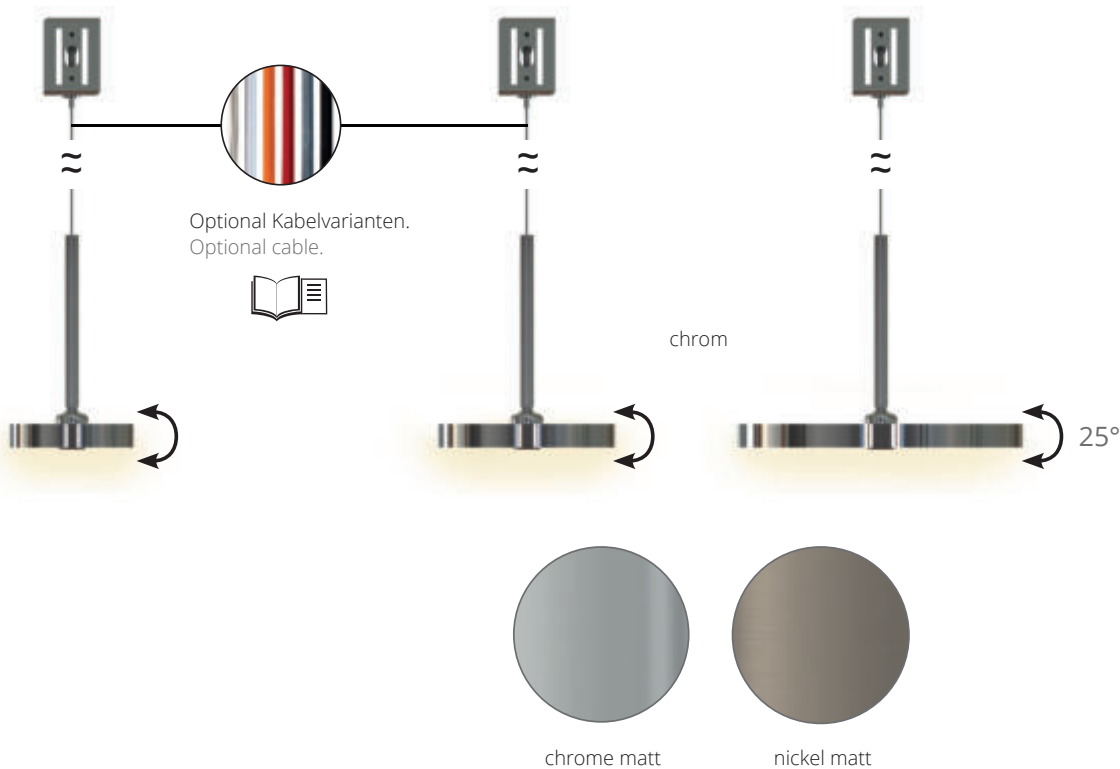

Top Line Ceiling Sun pendant

Die Leuchten Sun in ihren drei Größen erweitern das Puk Pendelsystem. Übrigens lassen sich auch systemfremde Pendelleuchten integrieren. Die Seillänge beträgt 1.200 mm.

The lamps Sun with its three sizes expand our Puk pendant system. Furthermore even non-system lights can be integrated. The length of the rope is 1.200 mm.