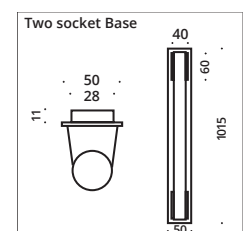

Two Socket

Gerade richtig ist die extra lange Wandleuchte für den Spiegeleinsatz und zur Ausleuchtung von Bildern.

Just right is the extra long wall lamp for mirror use and for illuminating pictures.

INDOOR

Modell model	LED S14D Socket ohne Leuchtmittel without lamp	LED G 16W, ~1.450lm, ~3.000k	Ausführung design	Beschreibung specification
 Two Socket 	2-0402 2-0409 2-0402-22 2-0402-02 2-0402-23	2-0402-LED 2-0409-LED 2-0402-LED-22 2-0402-LED-02 2-0402-LED-23	chrome nickel matt white matt black matt anthracite matt	Wandleuchte, 2-sockelig, maximal 120 Watt Wall lamp, 2 bases, max.120 watts
 Two Socket Base 	2-0422 2-0429 2-0422-22 2-0422-02 2-0422-23	2-0422-LED 2-0429-LED 2-0422-LED-22 2-0422-LED-02 2-0422-LED-23	chrome nickel matt white matt black matt anthracite matt	Wandleuchte mit Grundplatte, 2-sockelig, max. 120 Watt Wall lamp with base plate, 2 bases, max.120 watts

Für einen integr. Schalter hängen Sie bitte ein -K hinter die Art.-Nr.
Please attach -K behind the item-no. for an integrated switch.

CE LED C IP20 Two Socket: Base: C (s.S 6-7/s.p. 6-7)