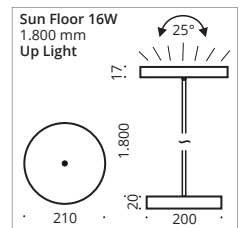

Optional Kabelvarianten.
Optional cable.