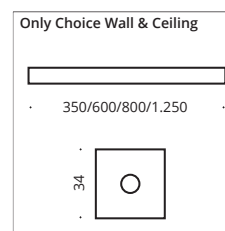

Montagevarianten: