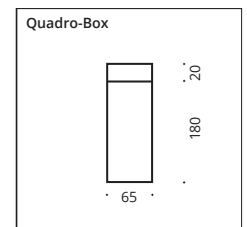

Quadro Box

Deckenleuchten für einen idealen Einsatz in Fluren und Bädern. Gefertigt aus Mattglas bietet sie ein weiches Rundum-Licht. Erhältlich mit verschiedenen Fassungen. Aufbausockel wahlweise in chrom oder nickelmatt.

Ceiling lights for ideal use in hallways and bathrooms. Made of frosted glass, it offers a soft all-round light. Available in different versions. Mounting base alternatively in chrome or nickel matt design.

INDOOR

E27 Fassung	Art.Nr. item no.	Ausführung design
● Quadro Box 80W, ~1.800lm	4-04621 4-04622	nickel matt chrome
- E27 max. 42W, optional LED Retrofit - E27 max. 42W, LED Retrofit optional - Leuchtmittlempfehlung: LED max. 9W/800lm/2.700K G Art. Nr. 8-309 - bulb recommendation: LED max. 9W/800Lm/2.700K G Item No. 8-309		

G9 Fassung	Art.Nr. item no.	Ausführung design
● Quadro Box Short	4-05621 4-05622	nickel matt chrome
- G9 max. 33W, optional LED Retrofit - G9 max. 33W, LED Retrofit optional - Leuchtmittlempfehlung: LED max. 3W/300lm/2.700K/dimmbar G Art. Nr. 8-205 - bulb recommendation: LED max. 3W/300Lm/2.700K/dimmable G Item No. 8-205		

GU10 Fassung	Art.Nr. item no.	Ausführung design
● Quadro Box ● Short Spot	4-05628 4-05629	nickel matt chrome
- GU10 max. 35W, optional LED Retrofit - GU10 max. 35W, LED Retrofit optional - Leuchtmittlempfehlung: LED max. 4W/230lm/2.700K G Art. Nr. 8-211 - bulb recommendation: LED max. 4W/230Lm/2.700K G Item No. 8-211		

LED	Art.Nr. item no.	Ausführung design
G 4W, ~390lm ~2.800k		
● Quadro Box ● LED	4-04621-LED 4-04622-LED	nickel matt chrome
● Quadro Box ● Short LED	4-05621-LED 4-05622-LED	nickel matt chrome