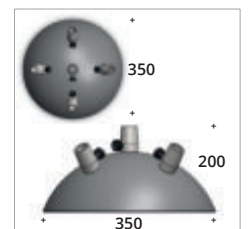

Octopus Outdoor

Die lichtechten Schirme des Modells »Village« aus Polycarbonat leuchten in den Farben Gelb, Rot, Grün, Blau und Weiß. Die biegbaren Arme sind aus hochwertigem Kunststoff mit eingebettetem Alukern und in zwei Standardlängen, sowie auf Maß, lieferbar. Der im Leuchtschaft integrierte Erdspieß ermöglicht es, den Schaft in das Erdreich zu stecken oder mit einem vorgestochenen Loch in den Boden einzulassen. Alle Metallteile sind aus hochwertigem, nichtrostendem VA-Stahl gefertigt und garantieren eine absolute Witterungsbeständigkeit der Leuchte.

The fadeless shades of the Village-model made of polycarbonate shine in colors of yellow, red, green, blue and white. The flexible arms are made of high-quality plastic with an embedded aluminium core and are available in two standard lengths as well as made to measure. The integrated groundskewer enables you to poke the lamp into the ground or to fix it in a pre-lanced hole. All metal parts are made of high-quality, stainless VA steel and guarantee absolute weather resistance of the luminaire.

E27 Fassung	Ausführung design	Maße in mm dimensions in mm
19-01130	Octopus Outdoor	1.700
19-01180	Octopus Outdoor	2.200
19-10	Verlängerung, lengthening piece	je/each 100
● 19-01-GE ● 19-01-GR ● 19-01-B ● 19-01-R ○ 19-01-W	Village Schirme/shades Schirm gelb, shade yellow Schirm grün, shade green Schirm blau, shade blue Schirm rot, shade red Schirm weiß, shade white	ø 200 - 400, H 285 ø 200 - 400, H 285 ø 200 - 400, H 285 ø 200 - 400, H 285 ø 200 - 400, H 285
19-0111	Big Foot Objektfuß für max. 11 Leuchten base for max 11 lamps	ø ca. 400 3 x Erdspieß / spike L=500 Edelstahl / stainless steel
19-033	Einzelstandfuß	B x H x L 150
19-031	Betonfuß für 1-5 Leuchten	ø ca. 350 x H 150