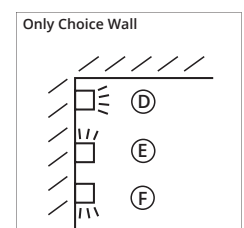

Montagevarianten: