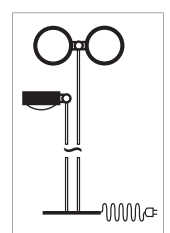

Für Schnur-Dimmer bei G9 Leuchte »-D« an die Art.-Nr. hängen (Hochvolt)
Attach »-D« behind the item no. for a G9 cable dimmer (high voltage)

Die LED Niedervolt Leuchten sind standardmäßig mit Tast-Dimmer ausgestattet
The LED low voltage luminaires are standard equipped with touch dimmer

- Ohne Zubehör. Bestell-Artikelnummern für Linse, Glas, Farbfilter und die Konfigurationsempfehlung auf der Einklappseite!
- Without accessories: Order item-no. for lens, glass, color filter and the recommended Configuration are on the fold-in page!

Leuchtmittelangabe: LED Retrofit **G inkl.** ~3Watt ~300lm ~2.700K | G9 max. 33W ECO
lamp information: LED Retrofit **G incl.** ~3Watt ~300lm ~2.700K | G9 max. 33W ECO

Leuchtmittlempfehlung: LED max. 3W/300lm/2.700K/dimmbar **G** Art. Nr. 8-205
bulb recommendation: LED max. 3W/300lm/2.700K/dimmable **G** Item No. 8-205

- ☐ Chrom Teile/
  chrome parts
- ☒ Gepulverte Teile/
  powder-coating