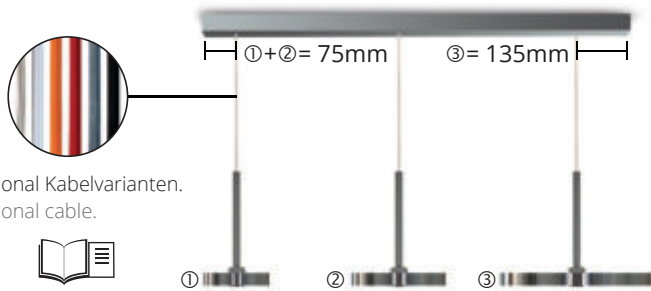

Sun Swing Choice ø 90/130/210

Lichtbalken für Direktmontage an der Decke. Bestückt mit LED Sun Leuchten, Kopfdurchmesser 90, 130 oder 210 mm. Pendellänge ca. 1.300 mm, Standard-Textilkabel in anthrazit.

Light bar for direct mounting on the ceiling. Equipped with LED Sun luminaires, head diameter ø 90, 130 or 210 mm. Pendant length approx. 1300 mm, with textile cable in anthracite as standard.

INDOOR