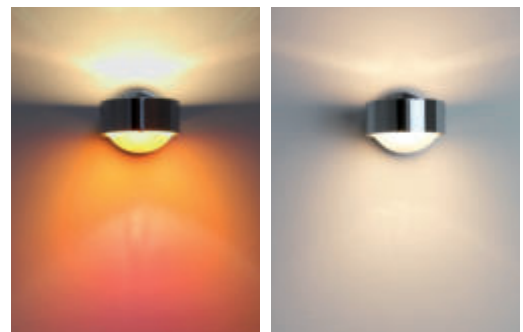

mattierte Linse mit und ohne Farbfilter
frosted lens with and without color filter