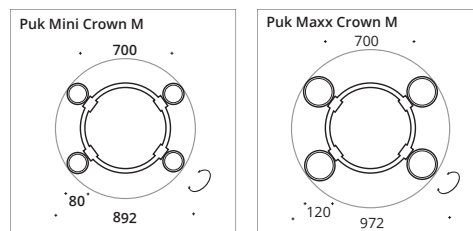

Kabellänge für Abhängung 2.000 mm (kürzbar)
Cable length for suspension 2.000 mm (can be shortened)

Sondergrößen auf Maß siehe Seite 330 – 339.
For special requirements, please look at page 330 – 339.