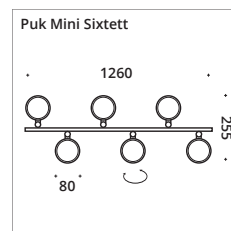

Puk Mini Quartett & Puk Sixtett ø 80

Pendelleuchte, Hochvolt Halogen oder LED Power, dimmbar. Pendellänge ca. 1.300 mm, Standard-Textilkabel in anthrazit.

Pendant luminaire in high voltage halogen or LED Power, dimmable. Pendant length approx. 1,300 mm. Textile cable in anthracite as standard.

INDOOR

Puk Mini LED G ~2.700k	Puk Mini G9 Fassung	L x Pendellänge l x pendular length in mm	Gehäuse body
Quartett 8 x 8W, ~4.800lm	Quartett		
5-07801-4-LED	5-07801-4	805 x 2.000	chrome matt
5-07802-4-LED	5-07802-4	805 x 2.000	chrome
5-07803-4-LED	5-07803-4	805 x 2.000	nickel matt
5-07802-4-LED-22	5-07802-4-22	805 x 2.000	white matt/chr.
5-07802-4-LED-02	5-07802-4-02	805 x 2.000	black matt/chr.
5-07802-4-LED-23	5-07802-4-23	805 x 2.000	anthracite matt/chr.
Sixtett 12 x 8W, ~7.200lm	Sixtett		
5-071201-6-LED	5-071201-6	1.260 x 2.000	chrome matt
5-071202-6-LED	5-071202-6	1.260 x 2.000	chrome
5-071203-6-LED	5-071203-6	1.260 x 2.000	nickel matt
5-071202-6-LED-22	5-071202-6-22	1.260 x 2.000	white matt/chr.
5-071202-6-LED-02	5-071202-6-02	1.260 x 2.000	black matt/chr.
5-071202-6-LED-23	5-071202-6-23	1.260 x 2.000	anthracite matt/chr.

Optional Kabelvarianten.
Optional cable.

► Ohne Zubehör. Bestell-Artikelnummern für Linse, Glas, Farbfilter und die Konfigurationsempfehlung auf der Einklappseite!

► Without accessories: Order item-no. for lens, glass, color filter and the recommended Configuration are on the fold-in page!

G9 max. 33W, optional LED Retrofit
 G9 max. 33W, LED Retrofit optional

Leuchtmittelempfehlung: LED max. 3W/300lm/2.700K/dimmbar **G** Art Nr. 8-205
 bulb recommendation: LED max. 3W/300Lm/2.700K/dimmable **G** Item No. 8-205

Chrom Teile/
chrome parts
 Gepulverte Teile/
powder-coating