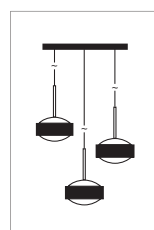

ABCD (s.S 6-7/s.p. 6-7)