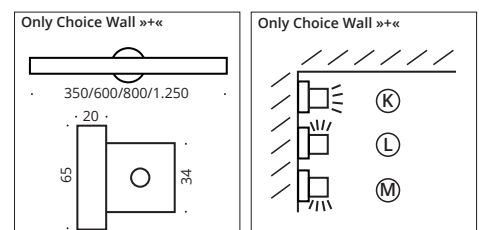

Montagevarianten: