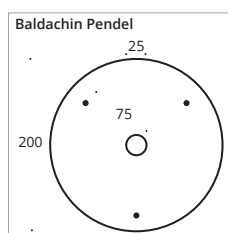

INDOOR

ABCD (s.S 6-7/s.p. 6-7)