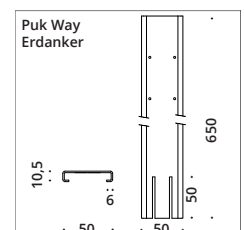

Puk Maxx Way II   Ø 120

Die Puk Max Way II ist eine ideale Wegleuchte für Auffahrten, Eingänge und Wege oder einsetzbar als klassische Beeleuchte. Durch ihre Neigung leuchtet sie blendfrei direkt den Weg aus. Die hochwertige Feinstruktur-Haptik des VA-Gehäuses wird in eigener Manufaktur gepulvert und eingebrannt. Zusätzlich können optional zu Linse oder Glas die Farbfilter dazu kombiniert werden.

The Puk Maxx Way II is an ideal light for driveways, entrances and paths or can be used as a classic patch light. Thanks to its inclination, it directly illuminates the path without glare. The high-quality fine-textured feel of the VA housing is powder-coated in our own manufactory. Optionally, lens or glass as well as color filters can be combined.

Puk Maxx Way II	H x B in mm	Ausführung
LED ~2.700k 12W, ~1.800lm	H x B in mm	design
15-4001-30	600 x 125	white matt, fine structure
15-4001-31	600 x 125	black matt, fine structure
15-4001-32	600 x 125	anthracite matt, fine structure
15-4001-33	600 x 125	softbrown matt, fine structure
15-4020	H 650	Erdanker

- Ohne Zubehör. Bestell-Artikelnummern für Linse, Glas, Farbfilter und die Konfigurationsempfehlung auf der Einklappseite!
- Without accessories: Order item-no. for lens, glass, color filter and the recommended Configuration are on the fold-in page!

OUTDOOR