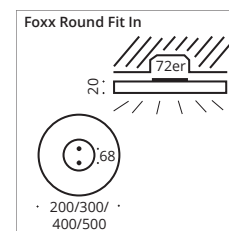

Foxx Round 200/300/400/500 Fit In (Einbauleuchte/recessed fitting)

Round 200 mm $\varnothing$ LED: G 10 Watt, ~2.700k ~700lm	Round 300 mm $\varnothing$ LED: G 14 Watt, ~2.700k ~1.260lm	Round 400 mm $\varnothing$ LED: G 22 Watt, ~2.700k ~1.980lm	Round 500 mm $\varnothing$ LED: G 33 Watt, ~2.700k ~2.970lm	Gehäuse body
7-46420010	7-46430010	7-46440010	7-46450010	alueloxiert/ frosted solid acrylic

BC (s.S 6-7/s.p. 6-7)