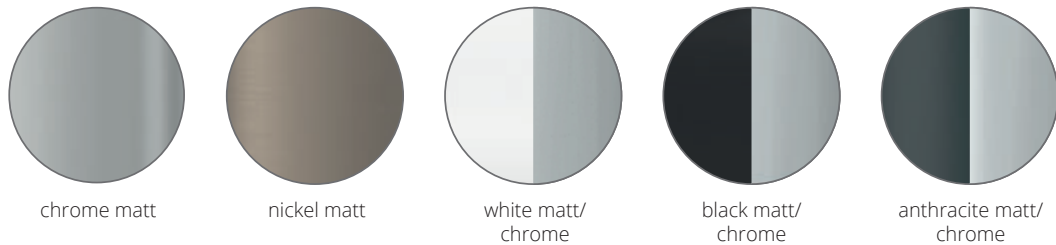

The shaped lamp is dimmable and has been designed for ceilings and walls. With its two coordinated gimballed joints the LED or halogen lighted head can be turned for more than over 360°.

INDOOR

chrome matt

Puk Mini Ceiling Sister Twin

Puk Mini Ceiling Sister Twin ø 80

Deckenleuchte, Hochvolt Halogen oder LED Power, dimmbar, Köpfe drehbar mit Verstellstift, Arme schwenkbar.
Ceiling lamp, high voltage halogen or LED power, dimmable, heads rotatable with adjusting pin, arms titable.