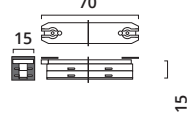

33-109-cr	chrom	Linearverbinder	70	15	15

33-110-cr	chrom	Isolierverbinder	70	15	15