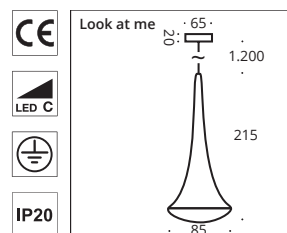

IP20: ABC (s.S 6-7/s.p. 6-7)
IP44: BC (s.S 6-7/s.p. 6-7)