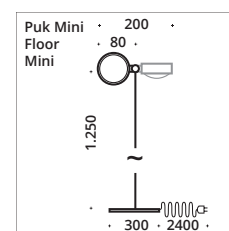

Optional Kabelvarianten.
Optional cable.

☐ Chrom Teile/
chrome parts
☐ Gepulverte Teile/
powder-coating