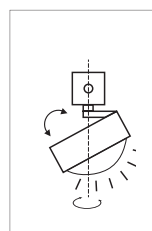

LED

450 mm L 2 Köpfe/heads G 2 x 12W, ~2.700k, ~1.800lm	850 mm L 3 Köpfe/heads G 3 x 12W, ~2.700k, ~2.700lm	1.050 mm L 4 Köpfe/heads G 4 x 12W, ~2.700k, ~3.600lm	1.250 mm L 4 Köpfe/heads G 4 x 12W, ~2.700k, ~3.600lm	Gehäuse body
8-789401	8-789801	8-7891001	8-7891201	chrome matt
8-789402	8-789802	8-7891002	8-7891202	chrome
8-789403	8-789803	8-7891003	8-7891203	nickel matt
8-789402-22	8-789802-22	8-7891002-22	8-7891202-22	white matt/chrome
8-789402-02	8-789802-02	8-7891002-02	8-7891202-02	black matt/chrome
8-789402-23	8-789802-23	8-7891002-23	8-7891202-23	anthracite matt/chrome

Farbig gepulverter Lichtbalken auf Anfrage. Color powdered metal rail on request.

- Ohne Zubehör. Bestell-Artikelnummern für Linse, Glas, Farbfilter und die Konfigurationsempfehlung (2) auf der Einklappseite!
- Without accessories: Order item-no. for lens, glass, color filter and the recommended Configuration (2) are on the fold-in page!

Sonderanfertigung:
Art-Nr. 8-600 Kürzung auf Maß
Item No. 8-600 Customized lengths