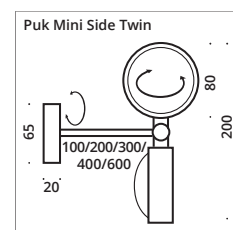

Puk Side Twin LED G 4 x 8W ~2.400lm ~2.700k	Puk Side Twin G9 Fassung	Armlänge arm length in mm	Gehäuse body
2-0841-LED	2-0841	100	chrome matt
2-0842-LED	2-0842	100	chrome
2-0843-LED	2-0843	100	nickel matt
2-0842-LED-22	2-0842-22	100	white matt/chr.
2-0842-LED-02	2-0842-02	100	black matt/chr.
2-0842-LED-23	2-0842-23	100	anthracite matt/chr.
2-0851-LED	2-0851	200	chrome matt
2-0852-LED	2-0852	200	chrome
2-0853-LED	2-0853	200	nickel matt
2-0852-LED-22	2-0852-22	200	white matt/chr.
2-0852-LED-02	2-0852-02	200	black matt/chr.
2-0852-LED-23	2-0852-23	200	anthracite matt/chr.

► Ohne Zubehör. Bestell-Artikelnummern für Linse, Glas, Farbfilter und die Konfigurationsempfehlung auf der Einklappseite!

► Without accessories: Order item-no. for lens, glass, color filter and the recommended Configuration are on the fold-in page!

Light bulb icon: G9 max. 33W ECO, optional LED Retrofit
Light bulb icon: G9 max. 33W ECO, LED Retrofit optional

Light bulb icon: Leuchtmittelempfehlung: LED max. 3W/300lm/2.700K/dimmbar Art Nr. 8-205
Light bulb icon: bulb recommendation: LED max. 3W/300Lm/2.700K/dimmable Item No. 8-205

Chrom Teile/
chrome parts
Gepulverte Teile/
powder-coating