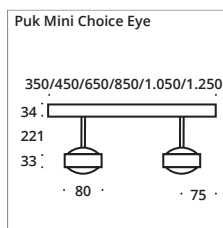

□ Chrom Teile/
chrome parts
■ Gepulverte Teile/
powder-coating