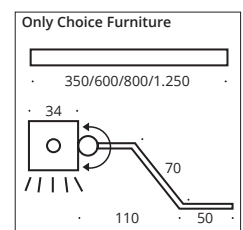

Only Choice Furniture

LED Aufsatzleuchte für Badezimmer- und Kosmetikschränke, Regale oder Kleiderschränke. Schraub- oder klebbar. Die Leuchte ist über ein Gelenk schwenkbar. Anfertigung auf Maß für gleiche Spiegel- oder Schrankbreite möglich. Zuleitung mit Kabel und Stecker für die Steckdose.

LED attachment light for bathroom and cosmetic cabinets, shelves or wardrobes. Can be screwed or bonded. The luminaire can be swivelled via a joint. Made to measure for the same mirror or cabinet width on request. Feeder with cable and plug for the power socket.

BATH & WELLNESS

350 mm L	600 mm L	800 mm L	1.250 mm L	Gehäuse body
LED 9W, ~720lm, ~3.000k	LED 13,5W, ~1080lm, ~3.000k	LED 22,5W, ~1800lm, ~3.000k	LED 36W, ~2880lm, ~3.000k	
● 8-60301	8-60601	8-60901	8-601201	chrome matt
● 8-60302	8-60602	8-60902	8-601202	chrome
● 8-60303	8-60603	8-60903	8-601203	nickel matt

Farbig gepulverter Lichtbalken auf Anfrage. Color powdered metal rail on request.

C (s.S 6-7/s.p. 6-7)

Sonderanfertigung:

Art-Nr. 8-600 Kürzung auf Maß

Item No. 8-600 Customized lengths