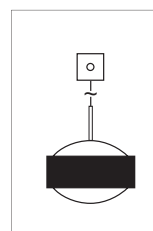

Sonderanfertigung:

Art-Nr. 8-600 Kürzung auf Maß
Item No. 8-600 Customized lengths

□ Chrom Teile/
chrome parts
■ Gepulverte Teile/
powder-coating