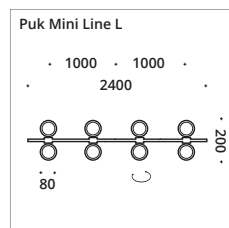

Kabellänge für Abhängung 2.000 mm (kürzbar)
Cable length for suspension 2.000 mm (can be shortened)

Sondergrößen auf Maß siehe Seite 310 – 319.
For special requirements, please look at page 310 – 319.