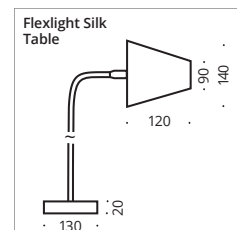

CE LED C IP20 C (s.S 6-7/s.p. 6-7)

● G9 max. 33W ECO, optional LED Retrofit G9 max. 33W ECO, LED Retrofit optional	Leuchtmittlempfehlung: LED max. 3W/300lm/2.700K/dimmbar G bulb recommendation: LED max. 3W/300Lm/2.700K/dimmable G	Art. Nr. 8-205 Item No. 8-205
● E14 max. 20W, optional LED Retrofit E14 max. 20W, LED Retrofit optional	Leuchtmittlempfehlung: LED max. 6W/470lm/2.700K G bulb recommendation: LED max. 6W/470Lm/2.700K G	Art. Nr. 8-524 Item No. 8-524
● GU10 max. 35W, optional LED Retrofit GU10 max. 35W, LED Retrofit optional	Leuchtmittlempfehlung: LED max. 4W/230lm/2.700K G bulb recommendation: LED max. 4W/230Lm/2.700K G	Art. Nr. 8-211 Item No. 8-211

180° Reflektor optional für Glas Pisa, 180° baffle optional for glass Pisa
"Touch me" Dimmer, "Touch me" dimmer

Art.-Nr. 9-204
Art.-Nr. -D

Weitere Schirm-Farben für die Silk finden Sie auf der Einklappseite. You can find more colors for the silk shades on the fold in page.