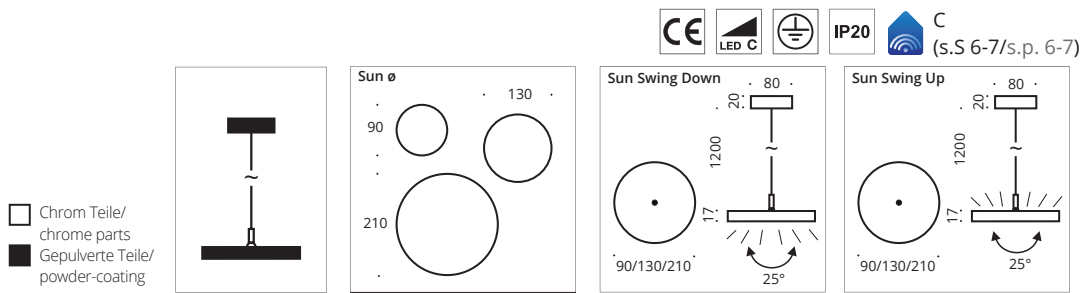

SYSTEM

Sun Swing Down Check ø 90 mm LED G 8W ~600lm ~2.700k	Sun Swing Down Check ø 130 mm LED G 12W ~900lm ~2.700k	Sun Swing Down Check ø 210 mm LED G 16W ~1.200lm ~2.700k	Seillänge rope length	Gehäuse body
8-503289011-LED	8-5032813011-LED	8-5032821011-LED	1.200 mm	chrome matt
8-503289012-LED	8-5032813012-LED	8-5032821012-LED	1.200 mm	chrome
8-503289013-LED	8-5032813013-LED	8-5032821013-LED	1.200 mm	nickel matt