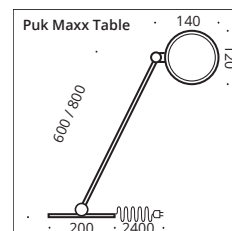

Optional Kabelvarianten.
Optional cable.

- ☐ Chrom Teile/
  chrome parts
- ☒ Gepulverte Teile/
  powder-coating