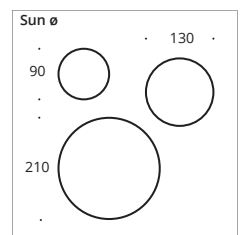

Optional Kabelvarianten.
Optional cable.