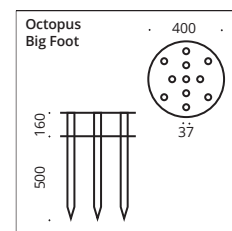

Octopus Outdoor

Die lichtechten Schirme des Modells »Village« aus Polycarbonat leuchten in den Farben Gelb, Rot, Grün, Blau und Weiß. Die biegbaren Arme sind aus hochwertigem Kunststoff mit eingebettetem Alukern und in zwei Standardlängen, sowie auf Maß, lieferbar. Der im Leuchtschaft integrierte Erdspieß ermöglicht es, den Schaft in das Erdreich zu stecken oder mit einem vorgestochenen Loch in den Boden einzulassen. Alle Metallteile sind aus hochwertigem, nichtrostendem VA-Stahl gefertigt und garantieren eine absolute Witterungsbeständigkeit der Leuchte.

The fadeless shades of the Village-model made of polycarbonate shine in colors of yellow, red, green, blue and white. The flexible arms are made of high-quality plastic with an embedded aluminium core and are available in two standard lengths as well as made to measure. The integrated groundskewer enables you to poke the lamp into the ground or to fix it in a pre-lanced hole. All metal parts are made of high-quality, stainless VA steel and guarantee absolute weather resistance of the luminaire.

E27 Fassung	Ausführung design	Maße in mm dimensions in mm
19-01130	Octopus Outdoor	1.700
19-01180	Octopus Outdoor	2.200
19-10	Verlängerung, lengthening piece	je/each 100
● 19-01-GE ● 19-01-GR ● 19-01-B ● 19-01-R ○ 19-01-W	Village Schirme/shades Schirm gelb, shade yellow Schirm grün, shade green Schirm blau, shade blue Schirm rot, shade red Schirm weiß, shade white	ø 200 - 400, H 285 ø 200 - 400, H 285 ø 200 - 400, H 285 ø 200 - 400, H 285 ø 200 - 400, H 285
19-0111	Big Foot Objektfuß für max. 11 Leuchten base for max 11 lamps	ø ca. 400 3 x Erdspieß / spike L=500 Edelstahl / stainless steel
19-033	Einzelstandfuß	B x H x L 150
19-031	Betonfuß für 1-5 Leuchten	ø ca. 350 x H 150