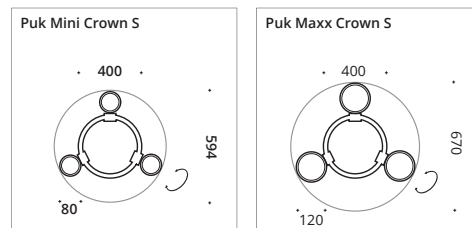

Kabellänge für Abhängung 2.000 mm (kürzbar)
Cable length for suspension 2.000 mm (can be shortened)