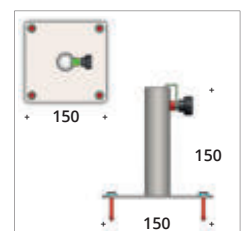

Octopus Outdoor

Die lichtechten Schirme des Modells »Village« aus Polycarbonat leuchten in den Farben Gelb, Rot, Grün, Blau und Weiß. Die biegbaren Arme sind aus hochwertigem Kunststoff mit eingebettetem Alukern und in zwei Standardlängen, sowie auf Maß, lieferbar. Der im Leuchtschaft integrierte Erdspieß ermöglicht es, den Schaft in das Erdreich zu stecken oder mit einem vorgestochenen Loch in den Boden einzulassen. Alle Metallteile sind aus hochwertigem, nichtrostendem VA-Stahl gefertigt und garantieren eine absolute Witterungsbeständigkeit der Leuchte.

The fadeless shades of the Village-model made of polycarbonate shine in colors of yellow, red, green, blue and white. The flexible arms are made of high-quality plastic with an embedded aluminium core and are available in two standard lengths as well as made to measure. The integrated groundskewer enables you to poke the lamp into the ground or to fix it in a pre-lanced hole. All metal parts are made of high-quality, stainless VA steel and guarantee absolute weather resistance of the luminaire.

E27 Fassung	Ausführung design	Maße in mm dimensions in mm
19-01130	Octopus Outdoor	1.700
19-01180	Octopus Outdoor	2.200
19-10	Verlängerung, lengthening piece	je/each 100
● 19-01-GE ● 19-01-GR ● 19-01-B ● 19-01-R ○ 19-01-W	Village Schirme/shades Schirm gelb, shade yellow Schirm grün, shade green Schirm blau, shade blue Schirm rot, shade red Schirm weiß, shade white	ø 200 - 400, H 285 ø 200 - 400, H 285 ø 200 - 400, H 285 ø 200 - 400, H 285 ø 200 - 400, H 285
19-0111	Big Foot Objektfuß für max. 11 Leuchten base for max 11 lamps	ø ca. 400 3 x Erdspieß / spike L=500 Edelstahl / stainless steel
19-033	Einzelstandfuß	B x H x L 150
19-031	Betonfuß für 1-5 Leuchten	ø ca. 350 x H 150