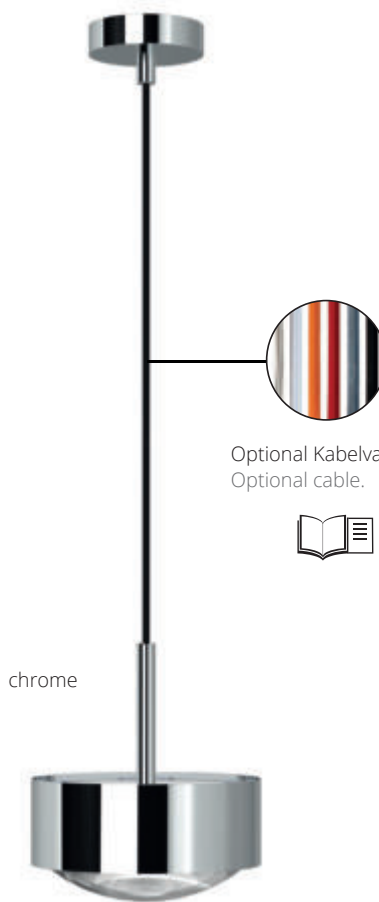

Puk Meg Maxx Long One ø 160

Pendelleuchte, Hochvolt Halogen oder LED Power, dimmbar, mit Metallabdeckung »up«. »Down« optional bestückbar mit Linse oder Glas. Pendellänge ca. 1.300 mm, Standard-Textilkabel in anthrazit.

Pendant luminaire, high voltage halogen or LED power, dimmable. with metal cover "up". "Down" can be optionally equipped with lens or glass. Pendant length approx. 1,300 mm. Textile cable in anthracite as standard.

INDOOR

chrome

Puk Meg Maxx Long One LED	Puk Meg Maxx Long One G9 Fassung	Kopf ø head ø in mm	Gehäuse body
LED: G 16W ~2.400lm ~2.700k			
5-50001	5-50001-H	160	chrome matt
5-50002	5-50002-H	160	chrome
5-50003	5-50003-H	160	nickel matt
5-50002-22	5-50002-H-22	160	white matt/chr.
5-50002-02	5-50002-H-02	160	black matt/chr.
5-50002-23	5-50002-H-23	160	anthracite matt/chr.

5-07951 Kabelverlängerung 1 m, Cable extension 1 m

▶ Ohne Zubehör. Bestell-Artikelnummern für Linse, Glas, Farbfilter und die Konfigurationsempfehlung auf der Einklappseite!

▶ Without accessories: Order item-no. for lens, glass, color filter and the recommended Configuration are on the fold-in page!

G9 max. 33W, optional LED Retrofit

G9 max. 33W, LED Retrofit optional

Leuchtmittelpfehlung: LED max. 3W/300lm/2.700K/dimmbar **G** Art Nr. 8-205
 bulb recommendation: LED max. 3W/300Lm/2.700K/dimmable **G** Item No. 8-205

ABC (s.S 6-7/s.p. 6-7)

- ☐ Chrom Teile/
  chrome parts
- ☒ Gepulverte Teile/
  powder-coating