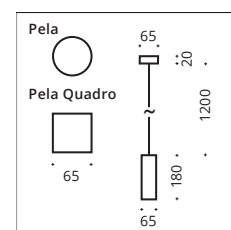

Pela & Pela Quadro

Runde oder quadratische Pendelleuchte mit anthrazit Standard-Textilkabel und einer Länge von ca. 1.300 mm inklusive Glas und Baldachin. E27 Fassung.

Round or square pendant luminaire including glass and canopy. Pendant length approx. 1300 mm, with textile cable in anthracite as standard. E27 socket.

INDOOR

Richtungsweisend:
Aluminium-Hochleistungsreflektor, einfache Montage durch Einschub in den Glastubus.

Multi directional:
High performance baffle. Easy installation: slides into the tube.

Optional Kabelvarianten.
Optional cable.

E27 Sockel

Art.Nr.
item no.

Oberfläche
surface

● Pela	5-07651	nickel matt
	5-07652	chrome
	9-200	Reflektor, baffle
● "Option"		
● Pela Quadro	5-08651	nickel matt
	5-08652	chrome
Kabelverlängerung Cable extension	5-07951	auf Maß customized

E27 max. 42W, optional LED Retrofit

E27 max. 42W, LED Retrofit optional

Leuchtmittelempfehlung: LED max. 9W/800lm/2.700K **G** Art. Nr. 8-309

bulb recommendation: LED max. 9W/800Lm/2.700K **G** Item No. 8-309

Pela: ABC (s.S 6-7/s.p. 6-7)
Quadro: BC (s.S 6-7/s.p. 6-7)