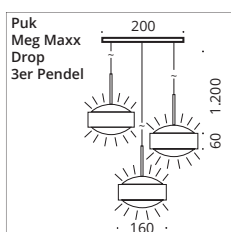

CE R LED C IP20 ABCD (s.S 6-7/s.p. 6-7)