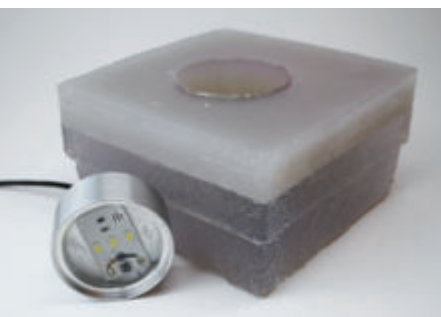

Neue Lichtstein LED Technologie.

Unsere Lichtsteine verfügen jetzt über ein separat geschütztes System mit komplett vergossener LED. Dadurch wird eine extreme Wasserdichte im IP68 Bereich gewährleistet, die den Lichtstein noch resistenter gegen Abnutzung durch Umwelteinflüsse macht.

New Lightstone LED Technologie.

Our lightstones now have a separately protected system with fully encapsulated LED. As a result, an extreme IP68 water density is ensured, that makes the lightstone more resistant to wear and tear caused by environmental factors.

Qualitätssicherung

Eine Gewährleistung für eine langlebige Funktion unserer Lichtsteine gilt nur bei Verwendung der original Top Light Zubehörteile (Transformator = spannungsstabil und Verbinder = kapillarwirkungsresistent). Bei Verwendung von Zubehörteilen anderer Hersteller erlischt jegliche Garantie.

Quality assurance

A guarantee for a long-lasting function of our lightstones is only valid when original Top Light accessories are used (transformer = voltage stable and connector = capillary action resistant). The use of accessories from other manufacturers will void any warranty.