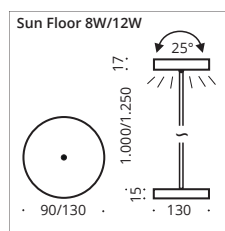

CE LED C IP20 C (s.S. 6-7/s.p. 6-7)