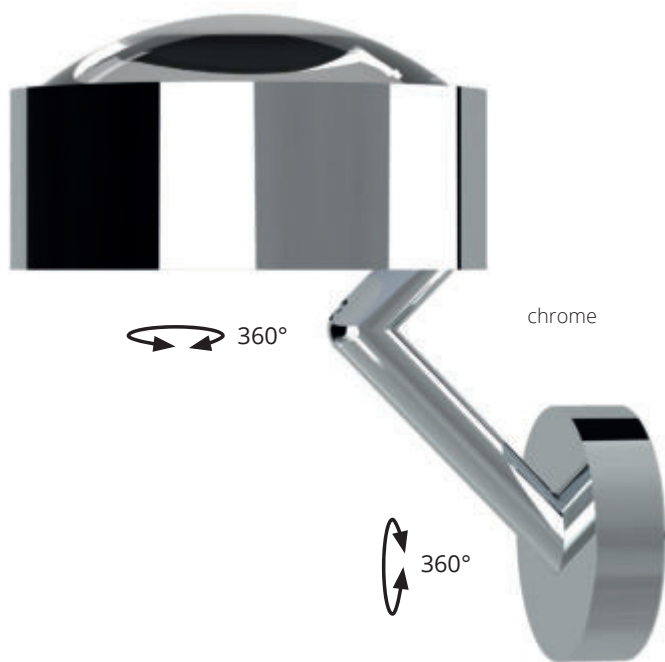

Puk Meg Maxx Next ø 160

Deckenleuchte, Hochvolt LED Power oder Hochvolt Halogen, dimmbar. Diese Aufbauleuchte wurde für den Wand- und Deckeneinsatz konstruiert, dimmbar. Mit zwei kardanischaraufeinander abgestimmten Gelenken, lassen sich die LED oder Halogen Leuchtenköpfe um über 360° drehen.

Ceiling lamp, high voltage LED power or high voltage halogen, dimmable. The shaped lamp is dimmable and has been designed for ceilings and walls. With its two coordinated gimbal-joints the LED or halogen lighted head can be turned for more than over 360°.

INDOOR

Puk Meg Maxx Next LED G ~2.700k	Puk Meg Maxx Next G9 Fassung	Kopf ø Head ø in mm	Gehäuse body
downlight 1 x 16W, ~1.200lm	downlight		
2-50721	2-50721-H	160	chrome matt
2-50722	2-50722-H	160	chrome
2-50723	2-50723-H	160	nickel matt
2-50722-22	2-50722-H-22	160	white matt/chr.
2-50722-02	2-50722-H-02	160	black matt/chr.
2-50722-23	2-50722-H-23	160	anthracite matt/chr.
up- & downlight 2 x 16W, ~2.400lm	up- & downlight		
2-50731	2-50731-H	160	chrome matt
2-50732	2-50732-H	160	chrome
2-50733	2-50733-H	160	nickel matt
2-50732-22	2-50732-H-22	160	white matt/chr.
2-50732-02	2-50732-H-02	160	black matt/chr.
2-50732-23	2-50732-H-23	160	anthracite matt/chr.