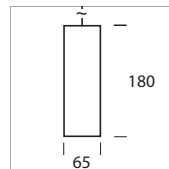

LOOK AT ME
DOWNLIGHT

PELA
ALL-ROUND LIGHT

PELA QUADRO
ALL-ROUND LIGHT

Adapterfarben: für chrommatt = silber, für chrom = chrom, für weiß = weiß und für schwarz = schwarz
Adapter Color: for chrom matt = silver, for chrome = chrome, for white = white and for black = black