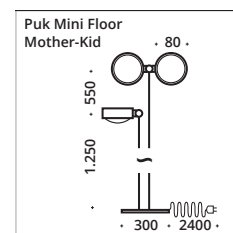

Für Schnur-Dimmer bei G9 Leuchte »-D« an die Art.-Nr. hängen (Hochvolt)
Attach »-D« behind the item no. for a G9 cable dimmer (high voltage)

Die LED Niedervolt Leuchten sind standardmäßig mit Tast-Dimmer ausgestattet
The LED low voltage luminaires are standard equipped with touch dimmer

- Ohne Zubehör. Bestell-Artikelnummern für Linse, Glas, Farbfilter und die Konfigurationsempfehlung auf der Einklappseite!
- Without accessories: Order item-no. for lens, glass, color filter and the recommended Configuration are on the fold-in page!

Leuchtmittelangabe: LED Retrofit **G inkl.** ~3Watt ~300lm ~2.700K | G9 max. 33W ECO
lamp information: LED Retrofit **G incl.** ~3Watt ~300lm ~2.700K | G9 max. 33W ECO

Leuchtmittlempfehlung: LED max. 3W/300lm/2.700K/dimmbar **G** Art. Nr. 8-205
bulb recommendation: LED max. 3W/300lm/2.700K/dimmable **G** Item No. 8-205

- ☐ Chrom Teile/
  chrome parts
- ☒ Gepulverte Teile/
  powder-coating