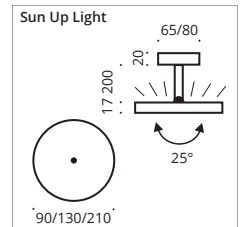

Indoor Sun – Down Light

Down Light	Down Light	Down Light	Gehäuse body
Kopf/head: ø 90 mm Baldachin: ø 65 mm LED: G 8 Watt, ~2.700k, ~920 lm	Kopf/head: ø 130 mm Baldachin: ø 65 mm LED: G 12 Watt, ~2.700k, ~1.300 lm	Kopf/head: ø 210 mm Baldachin: ø 80 mm LED: G 16 Watt, ~2.700k, ~1.600 lm	
● 7-3269011 ● 7-3269012 ● 7-3269013 ● 7-3269012-22 ● 7-3269012-02 ● 7-3269012-23	● 7-32613011 ● 7-32613012 ● 7-32613013 ● 7-32613012-22 ● 7-32613012-02 ● 7-32613012-23	● 7-32621011 ● 7-32621012 ● 7-32621013 ● 7-32621012-22 ● 7-32621012-02 ● 7-32621012-23	● chrome matt ● chrome ● nickel matt ● white matt/chrome ● black matt/chrome ● anthracite matt/chr.