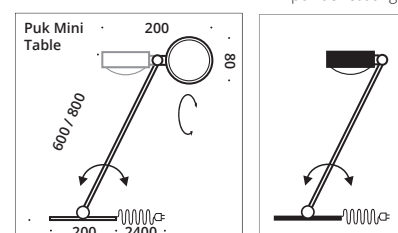

Optional Kabelvarianten.
Optional cable.

Für Schnur-Dimmer bei G9 Leuchte »-D« an die Art.-Nr. hängen (Hochvolt)
Attach »-D« behind the item no. for a G9 cable dimmer (high voltage)

Die LED Niedervolt Leuchten sind standardmäßig mit Tast-Dimmer ausgestattet
The LED low voltage luminaires are standard equipped with touch dimmer

▶ Ohne Zubehör. Bestell-Artikelnummern für Linse, Glas, Farbfilter und die Konfigurationsempfehlung auf der Einklappseite!

▶ Without accessories: Order item-no. for lens, glass, color filter and the recommended Configuration are on the fold-in page!

Leuchtmittelangabe: LED Retrofit **G inkl.** ~3Watt ~300lm ~2.700K | G9 max. 33W ECO
lamp information: LED Retrofit **G incl.** ~3Watt ~300lm ~2.700K | G9 max. 33W ECO

Leuchtmittellempfehlung: LED max. 3W/300lm/2.700K/dimmbar **G** Art Nr. 8-205
bulb recommendation: LED max. 3W/300lm/2.700K/dimmable **G** Item No. 8-205

☐ Chrom Teile/
chrome parts
☒ Gepulverte Teile/
powder-coating