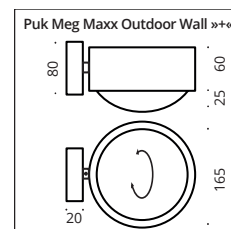

Puk Meg Maxx Wall Outdoor $\varnothing$ 160

Drehbare LED Wandleuchte für den Außenbereich (IP44) mit up- & downlight aus Metall Spritzguß mit hochwertiger und robuster Feinstruktur Pulverbeschichtung. Optional können zu Linse oder Glas die Farbfilter dazu kombiniert werden.

Rotatable LED wall luminaire for outdoor use (IP44) with up- and downlight. Made of metal injection moulding with high-quality and robust fine structure powder coating. Optionally, lens or glass as well as color filters can be combined.

Puk Meg Maxx Wall Outdoor	L x H in mm L x H in mm	Gehäuse body
LED G ~2.700k 2 x 15W, ~3.000lm		
2-50812-30	185 x 80	white matt, fine structure/chrome
2-50812-31	185 x 80	black matt, fine structure/chrome
2-50812-32	185 x 80	anthracite matt, fine structure/chrome
2-50812-33	185 x 80	softbrown matt, fine structure/chrome

- Ohne Zubehör. Bestell-Artikelnummern für Linsen, Gläser, Farbfilter und die Konfigurationsempfehlung auf der Einklappseite!
- Without accessories: Order item-no. for lenses, glasses, color filters and the recommended Configuration are on the fold-in page!

OUTDOOR