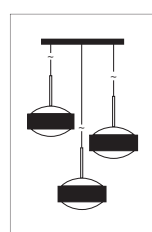

CE R LED C IP20 ABCD (s.S 6-7/s.p. 6-7)