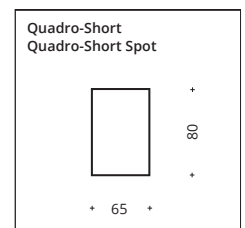

Quadro

Deckenleuchten für einen idealen Einsatz in Fluren und Bädern. Gefertigt aus Mattglas bietet sie ein weiches Rundum-Licht. Erhältlich mit verschiedenen Fassungen.

Ceiling lights for ideal use in hallways and bathrooms. Made of frosted glass, it offers a soft all-round light. Available in different versions.

INDOOR

E27 Fassung	Art.Nr. item no.	Ausführung design
Quadro	4-07621	satinieretes Glas, frosted glass

E27 max. 42W, optional LED Retrofit
E27 max. 42W, LED Retrofit optional

Leuchtmittlempfehlung: LED max.
9W/800lm/2.700K **G** Art. Nr. 8-309
bulb recommendation: LED max.
9W/800Lm/2.700K **G** Item No. 8-309

G9 Fassung	Art.Nr. item no.	Ausführung design
Quadro Short	4-06620	satinieretes Glas, frosted glass

G9 max. 33W, optional LED Retrofit
G9 max. 33W, LED Retrofit optional

Leuchtmittlempfehlung: LED max.
3W/300lm/2.700K/dimmbar **G** Art. Nr. 8-205
bulb recommendation: LED max. 3W/300Lm/2.700K/
dimmable **G** Item No. 8-205

GU10 Fassung	Art.Nr. item no.	Ausführung design
Quadro Short Spot	7-06629	satinieretes Glas, frosted glass

GU10 max. 35W, optional LED Retrofit
GU10 max. 35W, LED Retrofit optional

Leuchtmittlempfehlung: LED max. 4W/230lm/2.700K
G Art. Nr. 8-211
bulb recommendation: LED max. 4W/230Lm/2.700K
G Item No. 8-211