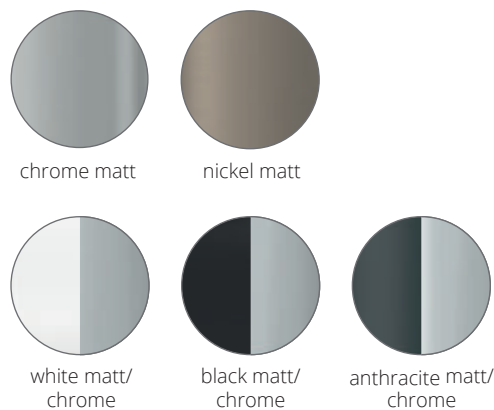

Puk Maxx Drop ø 120

Pendelleuchte mit einem oder drei Köpfen. Erhältlich in LED oder Halogen. Pendellänge ca. 1.300 mm, Standard-Textilkabel in anthrazit.

Pendant luminaire with one or 3 heads. Available in high-voltage halogen or LED. Pendant length approx. 1,300 mm. Textile cable in anthracite as standard.

INDOOR

Puk Maxx Drop Solo

Puk Maxx Drop LED G 2 x 12W, ~1.800lm ~2.700k	Puk Maxx Drop G9 Fassung	Kopf ø Head ø in mm	Gehäuse body
5-36001	5-36001-H	120	chrome matt
5-36002	5-36002-H	120	chrome
5-36003	5-36003-H	120	nickel matt
5-36002-22	5-36002-H-22	120	white matt/chr.
5-36002-02	5-36002-H-02	120	black matt/chr.
5-36002-23	5-36002-H-23	120	anthracite matt/chr.

5-07951 Kabelverlängerung 1 m, cable extension 1 m

▶ Ohne Zubehör. Bestell-Artikelnummern für Linse, Glas, Farbfilter und die Konfigurationsempfehlung auf der Einklappseite!

▶ Without accessories: Order item-no. for lens, glass, color filter and the recommended Configuration are on the fold-in page!

G9 max. 33W, optional LED Retrofit
 G9 max. 33W, LED Retrofit optional

LME: LED max. 3W/300lm/2.700K/dimmbar **G** Art Nr. 8-205
 bulb recom.: LED max. 3W/300Lm/2.700K/dimmable **G** Item No. 8-205