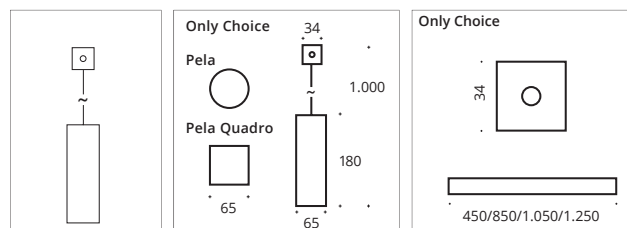

Sonderanfertigung:

Art-Nr. 8-600 Kürzung auf Maß

Item No. 8-600 Customized lengths

C (S.S 6-7/s.p. 6-7)