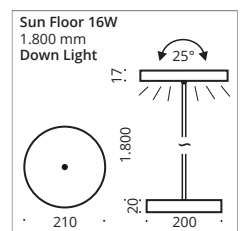

Optional Kabelvarianten.
Optional cable.