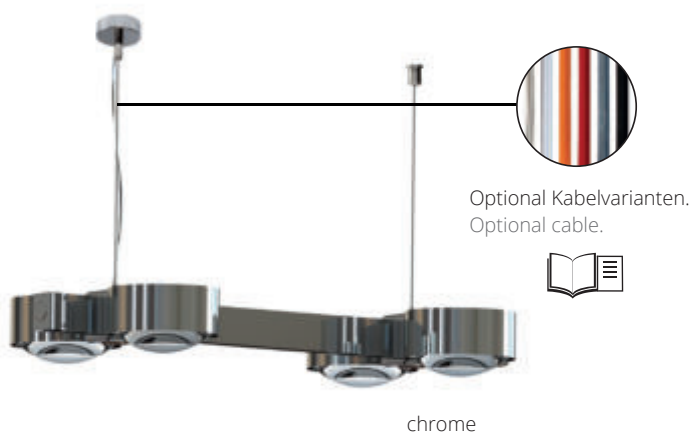

Puk Line S ø 80/120

Puk Pendelleuchte mit Seilabhängung und parallelen Leuchtenköpfen. Die Schienen werden mit den Puk Mini oder Puk Maxx Größen bestückt. Hierbei sind beide Varianten mit LED und Halogen möglich. Die Größe S bietet Licht für kleine Tische oder partiell im Raum. Pendellänge ca. 1.300 mm, Standard-Textilkabel in anthrazit.

Pendant luminaire with wire suspension and parallel heads. The tracks are equipped with Puk Mini or Puk Maxx luminaire heads. Both versions are available with LED or high-voltage halogen. Size S provides light for small tables and partial room areas. Pendant length approx. 1300 mm, with textile cable in anthracite as standard.

INDOOR