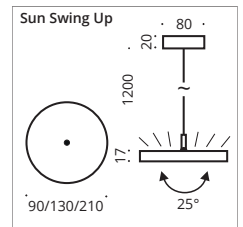

Sun Swing – Down Light

Down Light LED	Down Light LED	Down Light LED	Gehäuse body
Kopf/head: ø 90 mm Baldachin: ø 65 mm G 8 Watt, ~2.700k, ~920 lm	Kopf/head: ø 130 mm Baldachin: ø 65 mm G 12 Watt, ~2.700k, ~1.300 lm	Kopf/head: ø 210 mm Baldachin: ø 80 mm G 16 Watt, ~2.700k, ~1.600 lm	
● 7-3289011 ● 7-3289012 ● 7-3289013 ● 7-3289012-22 ● 7-3289012-02 ● 7-3289012-23	● 7-32813011 ● 7-32813012 ● 7-32813013 ● 7-32813012-22 ● 7-32813012-02 ● 7-32813012-23	● 7-32821011 ● 7-32821012 ● 7-32821013 ● 7-32821012-22 ● 7-32821012-02 ● 7-32821012-23	chrome matt chrome nickel matt white matt/chrome black matt/chrome anthracite matt/chr.