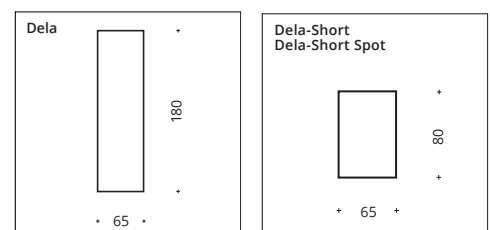

E27 Fassung	Art.Nr. item no.	B x H w x h in mm	Ausführung design
Dela	4-07651	65 x 180	satiniertes Glas frosted glass

E27 max. 42W, optional LED Retrofit
E27 max. 42W, LED Retrofit optional

Leuchtmittlempfehlung: LED max. 9W/800lm/2.700K **G** Art. Nr. 8-309
bulb recommendation: LED max. 9W/800Lm/2.700K **G** Item No. 8-309

G9 Fassung	Art.Nr. item no.	B x H w x h in mm	Ausführung design
Dela Short	4-06650	65 x 80	satiniertes Glas frosted glass

G9 max. 33W, optional LED Retrofit
G9 max. 33W, LED Retrofit optional

Leuchtmittlempfehlung: LED max. 3W/300lm/2.700K/dimmbar **G** Art. Nr. 8-205
bulb recommendation: LED max. 3W/300Lm/2.700K/dimmable **G** Item No. 8-205

GU10 Fassung	Art.Nr. item no.	B x H w x h in mm	Ausführung design
Dela Short Spot	7-06659	65 x 80	Deckenstrahler ceiling spotlight

GU10 max. 35W, optional LED Retrofit
GU10 max. 35W, LED Retrofit optional

Leuchtmittlempfehlung: LED max. 4W/230lm/2.700K **G** Art. Nr. 8-211
bulb recommendation: LED max. 4W/230Lm/2.700K **G** Item No. 8-211

Modell model	Art.Nr. item no.	Ausführung design
"Option"	9-200	Reflektor für Dela baffle for Dela
"Option"	9-201	Reflektor für Dela Short baffle for Dela Short
Abdeckplatte, verdeckte Montage hidden cover panel	9-12002 9-12009 9-12002-22 9-12002-02	chrome nickel matt white matt black matt

CE R LED C IP20 BC (s.S 6-7/s.p. 6-7)