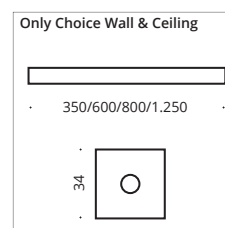

Montagevarianten: