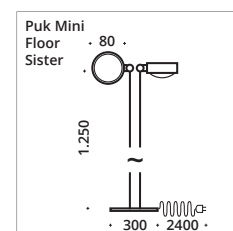

Puk Mini Floor Sister ø 80

Stand- und Leseleuchte, G9 Fassung (mit Schalter, Dimmer optional) oder LED Niedervolt mit Tast-Dimmer, Köpfe drehbar mit Verstellstift. Arme schwenkbar. Die Standardausstattung ist mit schwarzem Textilkabel.

Floor and reading lamp, G9 socket (with switch, dimmer optional) or LED low voltage with touch dimmer. Head rotatable with adjustment pin, arm pivotable. Supplied as standard with black textile cable.

INDOOR

Puk Mini Floor Sister G9 Fassung ON/OFF	Puk Mini Floor Sister NV LED	Armlänge arm length in mm	Gehäuse body
6-0821201-G9	6-0821201-NV-LED	2 x 1.250	chrome matt
6-0821202-G9	6-0821202-NV-LED	2 x 1.250	chrome
6-0821203-G9	6-0821203-NV-LED	2 x 1.250	nickel matt
6-0821202-22-G9	6-0821202-NV-LED-22	2 x 1.250	white matt/chr.
6-0821202-02-G9	6-0821202-NV-LED-02	2 x 1.250	black matt/chr.
6-0821202-23-G9	6-0821202-NV-LED-23	2 x 1.250	anthracite matt /chr.

Für Schnur-Dimmer bei G9 Leuchte »-D« an die Art.-Nr. hängen (Hochvolt)
Attach »-D« behind the item no. for a G9 cable dimmer (high voltage)

Die LED Niedervolt Leuchten sind standardmäßig mit Tast-Dimmer ausgestattet
The LED low voltage luminaires are standard equipped with touch dimmer

► Ohne Zubehör. Bestell-Artikelnummern für Linse, Glas, Farbfilter und die Konfigurationsempfehlung auf der Einklappseite!

► Without accessories: Order item-no. for lens, glass, color filter and the recommended Configuration are on the fold-in page!

Leuchtmittelangabe: LED Retrofit **G inkl.** ~3Watt ~300lm ~2.700K | G9 max. 33W ECO
lamp information: LED Retrofit **G incl.** ~3Watt ~300lm ~2.700K | G9 max. 33W ECO

Leuchtmittelempfehlung: LED max. 3W/300lm/2.700K/dimmbar **G** Art. Nr. 8-205
bulb recommendation: LED max. 3W/300Lm/2.700K/dimmable **G** Item No. 8-205