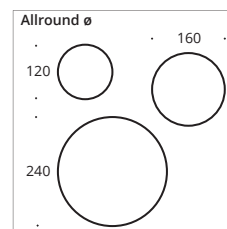

Allround 120 mm ø	Allround 160 mm ø	Allround 240 mm ø	Gehäuse body
LED: G 8 Watt, ~2.700k ~920 lm	LED: G 12 Watt, ~2.700k ~1.300 lm	LED: G 16 Watt, ~2.700k ~1.600 lm	
● 7-2201211	7-2201611	7-2202411	chrome matt
● 7-2201212	7-2201612	7-2202412	chrome
● 7-2201213	7-2201613	7-2202413	nickel matt
● 7-2201212-22	7-2201612-22	7-2202412-22	white matt/chrome
● 7-2201212-02	7-2201612-02	7-2202412-02	black matt/chrome
● 7-2201212-23	7-2201612-23	7-2202412-23	anthracite matt/chr.

- ☐ Chrom Teile/
  chrome parts
- ☐ Gepulverte Teile/
  powder-coating