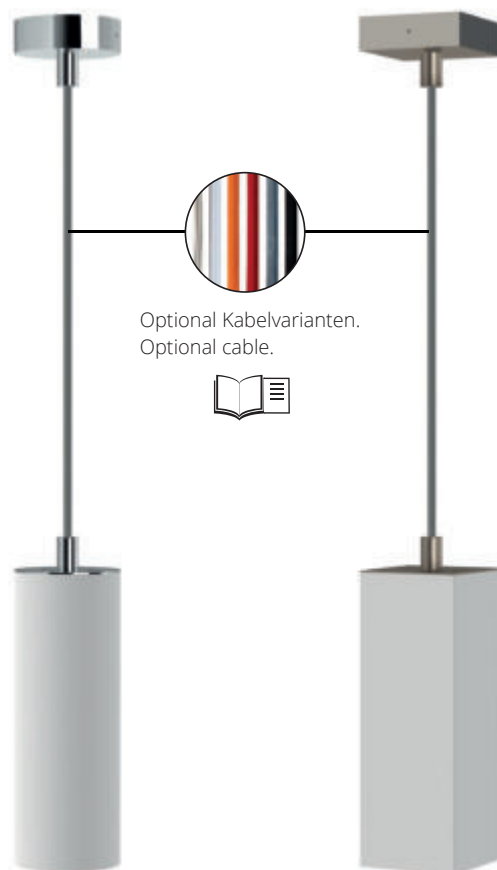

Optional Kabelvarianten.
Optional cable.

E27 Sockel

Art.Nr.
item no.

Oberfläche
surface

● Pela	5-07651	nickel matt
	5-07652	chrome
	9-200	Reflektor, baffle
● "Option"		
● Pela Quadro	5-08651	nickel matt
	5-08652	chrome
Kabelverlängerung Cable extension	5-07951	auf Maß customized

E27 max. 42W, optional LED Retrofit

E27 max. 42W, LED Retrofit optional

Leuchtmittelempfehlung: LED max. 9W/800lm/2.700K **G** Art. Nr. 8-309

bulb recommendation: LED max. 9W/800Lm/2.700K **G** Item No. 8-309

Pela: ABC (s.S 6-7/s.p. 6-7)
Quadro: BC (s.S 6-7/s.p. 6-7)