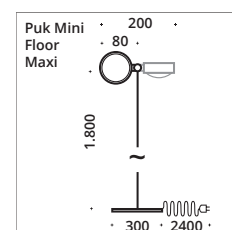

Optional Kabelvarianten.
Optional cable.

- ☐ Chrom Teile/
  chrome parts
- ☐ Gepulverte Teile/
  powder-coating