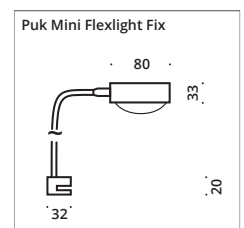

C (s.S 6-7/s.p. 6-7)