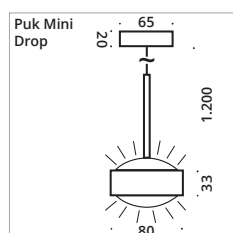

INDOOR

ABCD (s.S 6-7/s.p. 6-7)