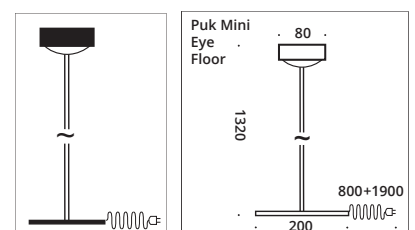

Puk Mini Eye G9 Fassung ON/OFF	Puk Mini Eye NV LED 20W ~2x900lm ~2.700k	Höhe height in mm	Gehäuse body
6-0813201-G9	6-0813201-NV-LED	1320	chrome matt
6-0813202-G9	6-0813202-NV-LED	1320	chrome
6-0813203-G9	6-0813203-NV-LED	1320	nickel matt
6-0813202-22-G9	6-0813202-NV-LED-22	1320	white matt/chrome
6-0813202-02-G9	6-0813202-NV-LED-02	1320	black matt/chrome
6-0813202-23-G9	6-0813202-NV-LED-23	1320	anthracite matt/chr.

Für Schnur-Dimmer bei G9 Leuchte »-D« an die Art.-Nr. hängen (Hochvolt)
Attach »-D« behind the item no. for a G9 cable dimmer (high voltage)

Die LED Niedervolt Leuchten sind standardmäßig mit Tast-Dimmer ausgestattet
The LED low voltage luminaires are standard equipped with touch dimmer

► Ohne Zubehör. Bestell-Artikelnummern für Linse, Glas, Farbfilter und die Konfigurationsempfehlung auf der Einklappseite!

► Without accessories: Order item-no. for lens, glass, color filter and the recommended Configuration are on the fold-in page!

Leuchtmittelangabe: LED Retrofit **G inkl.** ~3Watt ~300lm ~2.700K | G9 max. 33W ECO lamp information: LED Retrofit **G incl.** ~3Watt ~300lm ~2.700K | G9 max. 33W ECO

Leuchtmittlempfehlung: LED max. 3W/300lm/2.700K/dimmbar **G** Art. Nr. 8-205 bulb recommendation: LED max. 3W/300Lm/2.700K/dimmable **G** Item No. 8-205

Optional Kabelvarianten.
Optional cable.

Eye Konfiguration (Empfehlung)
Eye Configuration (recommendation)