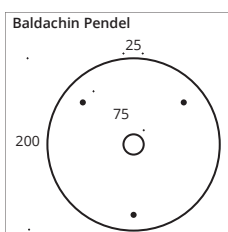

CE R LED C IP20 ABCD (s.S 6-7/s.p. 6-7)