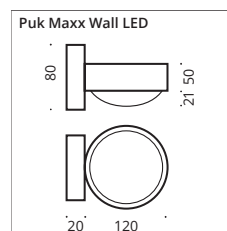

- Ohne Zubehör. Bestell-Artikelnummern für Linse, Glas, Farbfilter und die Konfigurationsempfehlung auf der Einklappseite!
- Without accessories: Order item-no. for lens, glass, color filter and the recommended Configuration are on the fold-in page!

Leuchtmittelangabe: LED **G** inkl. | lamp information: LED **G** incl.