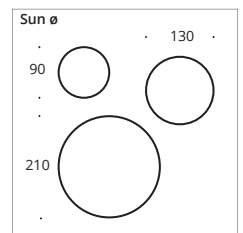

Sun Swing – Down Light

Down Light LED	Down Light LED	Down Light LED	Gehäuse body
Kopf/head: ø 90 mm Baldachin: ø 65 mm G 8 Watt, ~2.700k, ~920 lm	Kopf/head: ø 130 mm Baldachin: ø 65 mm G 12 Watt, ~2.700k, ~1.300 lm	Kopf/head: ø 210 mm Baldachin: ø 80 mm G 16 Watt, ~2.700k, ~1.600 lm	
● 7-3289011 ● 7-3289012 ● 7-3289013 ● 7-3289012-22 ● 7-3289012-02 ● 7-3289012-23	● 7-32813011 ● 7-32813012 ● 7-32813013 ● 7-32813012-22 ● 7-32813012-02 ● 7-32813012-23	● 7-32821011 ● 7-32821012 ● 7-32821013 ● 7-32821012-22 ● 7-32821012-02 ● 7-32821012-23	chrome matt chrome nickel matt white matt/chrome black matt/chrome anthracite matt/chr.