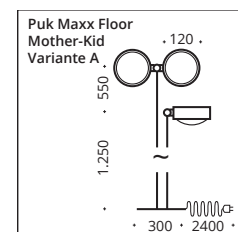

Für Schnurschiebe-Dimmer bei G9 Leuchte »-D« an die Art.-Nr. hängen (Hochvolt)
Attach »-D« behind the item no. for a G9 cable dimmer (high voltage)

Die LED Niedervolt Leuchten sind standardmäßig mit Tast-Dimmer ausgestattet
The LED low voltage luminaires are standard equipped with touch dimmer

- Ohne Zubehör. Bestell-Artikelnummern für Linse, Glas, Farbfilter und die Konfigurationsempfehlung auf der Einklappseite!
- Without accessories: Order item-no. for lens, glass, color filter and the recommended Configuration are on the fold-in page!

Leuchtmittelangabe: LED Retrofit **G inkl.** ~3Watt ~300lm ~2.700K | G9 max. 33W ECO
lamp information: LED Retrofit **G incl.** ~3Watt ~300lm ~2.700K | G9 max. 33W ECO

Leuchtmittlempfehlung: LED max. 3W/300lm/2.700K/dimmbar **G** Art. Nr. 8-205
bulb recommendation: LED max. 3W/300Lm/2.700K/dimmable **G** Item No. 8-205