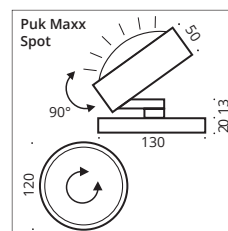

Puk Maxx Spot LED G 1 x 12W ~900lm ~2.700k	Puk Maxx Spot G9 Fassung	Fuß $\varnothing$ base $\varnothing$ in mm	Gehäuse body
6-981401	6-981401-H	130	chrome matt
6-981402	6-981402-H	130	chrome
6-981403	6-981403-H	130	nickel matt
6-981402-22	6-981402-H-22	130	white matt/chr.
6-981402-02	6-981402-H-02	130	black matt/chr.
6-981402-23	6-981402-H-23	130	anthracite matt/chr.

-D Für Schnur-Dimmer »-D« an die Art.-Nr. hängen
Attach »-D« behind the item no. for a dimmer

► Ohne Zubehör. Bestell-Artikelnummern für Linse, Glas, Farbfilter und die Konfigurationsempfehlung auf der Einklappseite!

► Without accessories: Order item-no. for lens, glass, color filter and the recommended Configuration are on the fold-in page!

Leuchtmittelangabe: LED **G** inkl. | G9 max. 33W ECO, optional LED Retrofit
bulb information: LED **G** incl. | G9 max. 33W ECO, LED Retrofit optional

Leuchtmittelempfehlung: LED max. 3W/300lm/2.700K/dimmbar **G** Art Nr. 8-205
bulb recommendation: LED max. 3W/300Lm/2.700K/dimmable **G** Item No. 8-205

Chrom Teile/
chrome parts
 Gepulverte Teile/
powder-coating