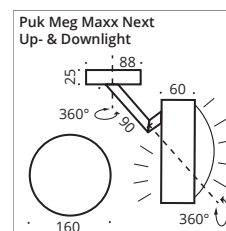

Puk Meg Maxx Next LED G ~2.700k	Puk Meg Maxx Next G9 Fassung	Kopf ø Head ø in mm	Gehäuse body
downlight 1 x 16W, ~1.200lm	downlight		
2-50721	2-50721-H	160	chrome matt
2-50722	2-50722-H	160	chrome
2-50723	2-50723-H	160	nickel matt
2-50722-22	2-50722-H-22	160	white matt/chr.
2-50722-02	2-50722-H-02	160	black matt/chr.
2-50722-23	2-50722-H-23	160	anthracite matt/chr.
up- & downlight 2 x 16W, ~2.400lm	up- & downlight		
2-50731	2-50731-H	160	chrome matt
2-50732	2-50732-H	160	chrome
2-50733	2-50733-H	160	nickel matt
2-50732-22	2-50732-H-22	160	white matt/chr.
2-50732-02	2-50732-H-02	160	black matt/chr.
2-50732-23	2-50732-H-23	160	anthracite matt/chr.

▶ Ohne Zubehör. Bestell-Artikelnummern für Linse, Glas, Farbfilter und die Konfigurationsempfehlung (2) auf der Einklappseite!

▶ Without accessories: Order item-no. for lens, glass, color filter and the recommended Configuration (2) are on the fold-in page!

G9 max. 33W ECO, optional LED Retrofit
G9 max. 33W ECO, LED Retrofit optional

Leuchtmittelempfehlung: LED max. 3W/300lm/2.700K/dimmbar Art. Nr. 8-205
bulb recommendation: LED max. 3W/300Lm/2.700K/dimmable Item No. 8-205