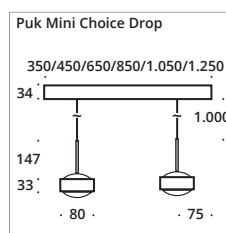

Sonderanfertigung:

Art-Nr. 8-600 Kürzung auf Maß
Item No. 8-600 Customized lengths

□ Chrom Teile/
chrome parts
■ Gepulverte Teile/
powder-coating