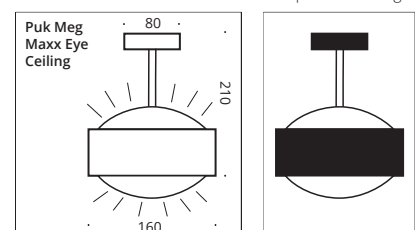

Puk Meg Maxx Eye Ceiling LED G 2 x 16W ~2.400lm ~2.700k	Puk Meg Maxx Eye Ceiling G9 Fassung	$\varnothing$ x Höhe $\varnothing$ x height in mm	Gehäuse body
7-755001	7-755001-H	160 x 210	chrome matt
7-755002	7-755002-H	160 x 210	chrome
7-755003	7-755003-H	160 x 210	nickel matt
7-755002-22	7-755002-H-22	160 x 210	white matt/chr.
7-755002-02	7-755002-H-02	160 x 210	black matt/chr.
7-755002-23	7-755002-H-23	160 x 210	anthracite matt/chr.

- Ohne Zubehör. Bestell-Artikelnummern für Linse, Glas, Farbfilter und die Konfigurationsempfehlung (2) auf der Einklappseite!
- Without accessories: Order item-no. for lens, glass, color filter and the recommended Configuration (2) are on the fold-in page!

G9 max. 33W ECO, optional LED Retrofit
G9 max. 33W ECO, LED Retrofit optional

Leuchtmittelempfehlung: LED max. 3W/300lm/2.700K/dimmbar **G** Art. Nr. 8-205
bulb recommendation: LED max. 3W/300Lm/2.700K/dimmable **G** Item No. 8-205

Chrom Teile/
chrome parts
Gepulverte Teile/
powder-coating