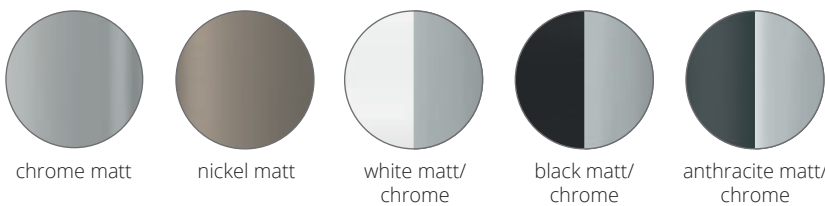

Sun Floor $\varnothing$ 90/130/210 Up or Down Light

Der Leuchtenkopf des LED Standfluters Sun Floor, lässt sich in alle Richtungen über ein Kugelgelenk schwenken. Diese Stehleuchte hat einen Leuchtenkopfdurchmesser von 210 mm und eine Länge von 1800 mm. Sie ist als Up- oder Downlight lieferbar. Die Standardausstattung ist mit Schnurschalter und schwarzem Textilkabel. Optional kann die Leuchte mit Dimmrig bestellt werden.

The luminaire head of the LED Sun Floor model can be swivelled in all directions via a ball joint. This floor lamp has a diameter of 210 mm and a length of 1800 mm. It is available as uplight or downlight. The standard version is with cord switch and black textile cable. Optionally, the luminaire can be ordered with a dimming ring.

INDOOR

chrome matt   nickel matt   white matt/chrome   black matt/chrome   anthracite matt/chrome