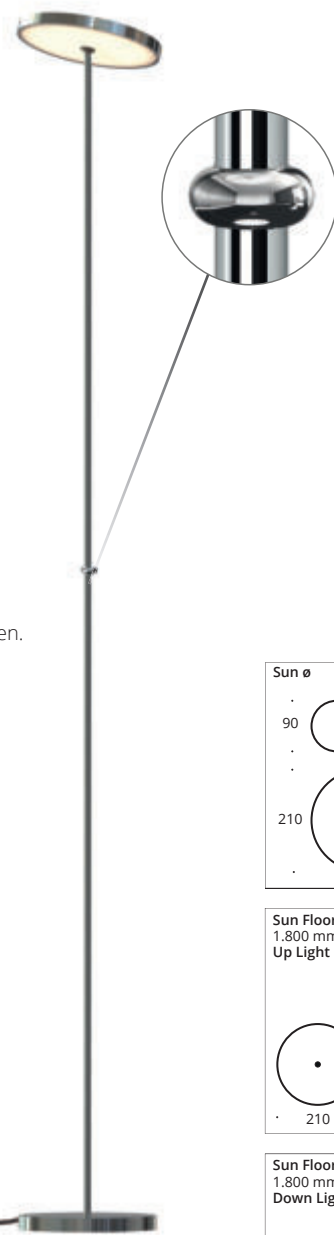

chrome matt   nickel matt   white matt/chrome   black matt/chrome   anthracite matt/chrome

Optional Kabelvarianten.
Optional cable.