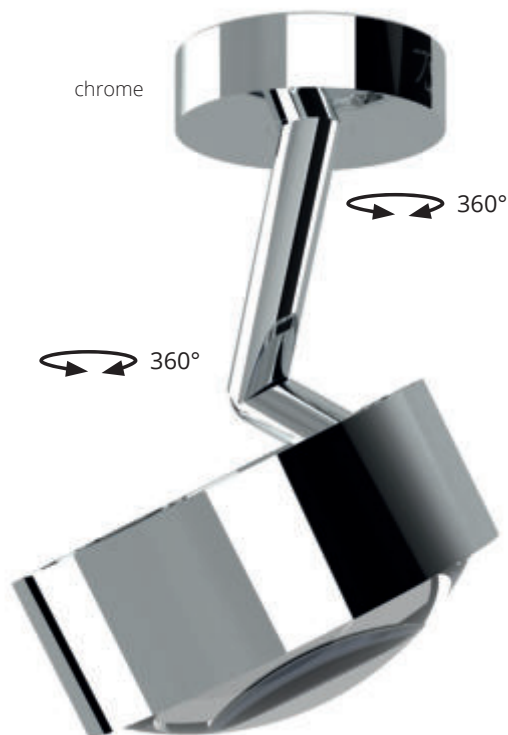

Puk Meg Maxx Next ø 160

Diese Aufbauleuchte wurde für den Wand- und Deckeneinsatz konstruiert, dimmbar. Mit zwei kardanis aufeinander abgestimmten Gelenken, lassen sich die LED oder Halogen Leuchtenköpfe um über 360° drehen.

The shaped lamp is dimmable and has been designed for ceilings and walls. With its two coordinated gimballed joints the LED or halogen lighted head can be turned for more than over 360°.

INDOOR

Puk Meg Maxx Next LED G ~2.700k	Puk Meg Maxx Next G9 Fassung	Kopf ø Head ø in mm	Gehäuse body
downlight 1 x 16W, ~1.200lm	downlight		
2-50721	2-50721-H	160	chrome matt
2-50722	2-50722-H	160	chrome
2-50723	2-50723-H	160	nickel matt
2-50722-22	2-50722-H-22	160	white matt/chr.
2-50722-02	2-50722-H-02	160	black matt/chr.
2-50722-23	2-50722-H-23	160	anthracite matt/chr.
up- & downlight 2 x 16W, ~2.400lm	up- & downlight		
2-50731	2-50731-H	160	chrome matt
2-50732	2-50732-H	160	chrome
2-50733	2-50733-H	160	nickel matt
2-50732-22	2-50732-H-22	160	white matt/chr.
2-50732-02	2-50732-H-02	160	black matt/chr.
2-50732-23	2-50732-H-23	160	anthracite matt/chr.

▶ Ohne Zubehör. Bestell-Artikelnummern für Linse, Glas, Farbfilter und die Konfigurationsempfehlung (2) auf der Einklappseite!

▶ Without accessories: Order item-no. for lens, glass, color filter and the recommended Configuration (2) are on the fold-in page!

G9 max. 33W ECO, optional LED Retrofit
G9 max. 33W ECO, LED Retrofit optional

Leuchtmittelempfehlung: LED max. 3W/300lm/2.700K/dimmbar Art. Nr. 8-205
bulb recommendation: LED max. 3W/300Lm/2.700K/dimmable Item No. 8-205