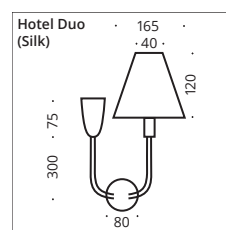

Customized Shades are possible:

From 10 lamps up special requirements are available:

- golden or silver concealed shades
- lacquer shades
- silk shades

All shades are handmade. Individual requirements can be realized.

BC (s.S 6-7/s.p. 6-7)