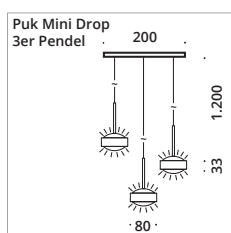

INDOOR

ABCD (s.S 6-7/s.p. 6-7)