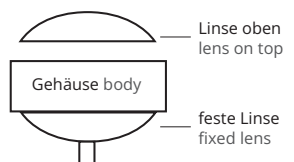

Für Schnur-Dimmer bei G9 Leuchte »-D« an die Art.-Nr. hängen (Hochvolt)
Attach »-D« behind the item no. for a G9 cable dimmer (high voltage)

Die LED Niedervolt Leuchten sind standardmäßig mit Tast-Dimmer ausgestattet
The LED low voltage luminaires are standard equipped with touch dimmer

► Ohne Zubehör. Bestell-Artikelnummern für Linse, Glas, Farbfilter und die Konfigurationsempfehlung auf der Einklappseite!

► Without accessories: Order item-no. for lens, glass, color filter and the recommended Configuration are on the fold-in page!

Leuchtmittelangabe: LED Retrofit **G inkl.** ~3Watt ~300lm ~2.700K | G9 max. 33W ECO
lamp information: LED Retrofit **G incl.** ~3Watt ~300lm ~2.700K | G9 max. 33W ECO

Leuchtmittelpfehlung: LED max. 3W/300lm/2.700K/dimmbar **G** Art Nr. 8-205
bulb recommendation: LED max. 3W/300Lm/2.700K/dimmable **G** Item No. 8-205

Optional Kabelvarianten.
Optional cable.

Eye Konfiguration (Empfehlung)
Eye Configuration (recommendation)