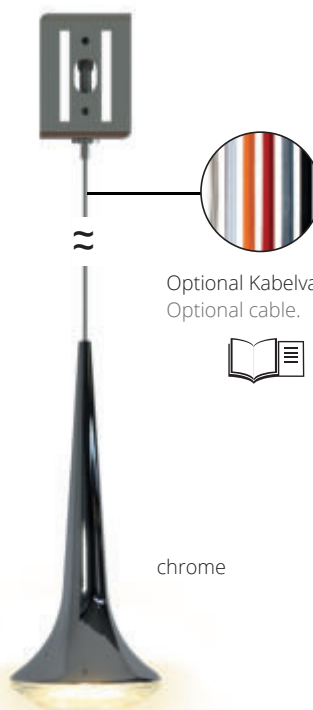

Optional Kabelvarianten.
Optional cable.

chrome

SYSTEM

Look at me Check LED L = 1.200 mm G 8W ~600lm ~2.800k	Gehäuse body
8-50911-1-LED	chrome matt
8-50911-2-LED	chrome
8-50911-2-LED-22	white matt
8-50911-2-LED-02	black matt
Separat dazu zu bestellen. For separat order.	
2-9126	lens clear
2-9126-S	lens satined