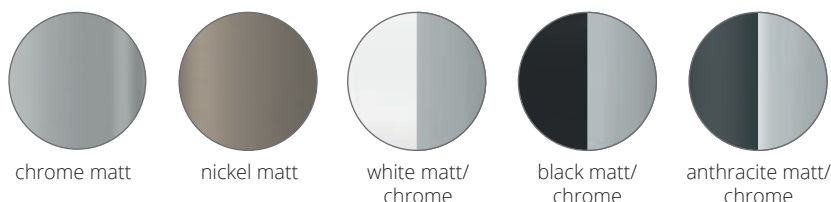

LED or Halogen Table spotlight which directs its focus on the important things in the room. With cable switch or optionally with cord touch dimmer. Can be rotated by over 360°. Standard: black textile cable.