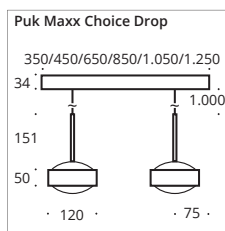

Sonderanfertigung:

Art-Nr. 8-600 Kürzung auf Maß
Item No. 8-600 Customized lengths

□ Chrom Teile/
chrome parts
■ Gepulverte Teile/
powder-coating