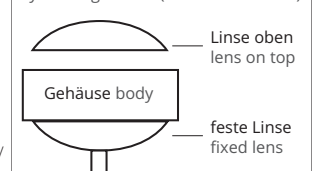

Optional Kabelvarianten.
Optional cable.

Eye Konfiguration (Empfehlung)
Eye Configuration (recommendation)