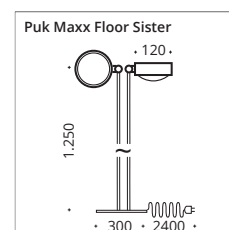

C (s.S 6-7/s.p. 6-7)

Chrom Teile/
chrome parts
 Gepulverte Teile/
powder-coating