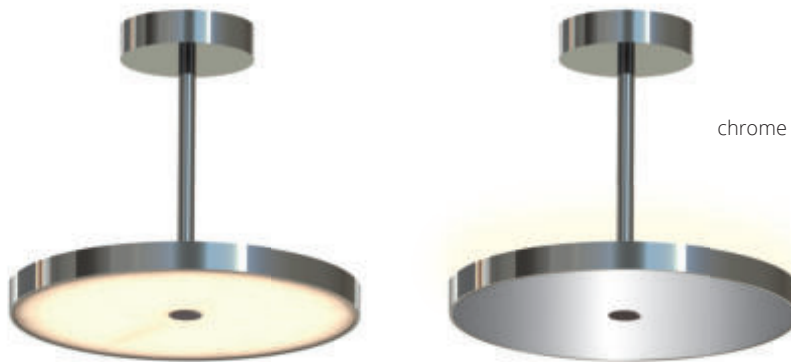

With an unbelievable height of 20 mm the slim LED lamp can be mounted on ceilings. Diameter are available in 200/300/400/500 mm. As built-in or surface mounted luminaire for all kind of lighting requirements. With its high power LED assembly is as easy as possible. "Plug and light". Also available for Outdoor (IP44) areas.

Sun ø 90/130/210

Der Leuchtenkopf der LED Deckenleuchte Sun Ceiling lässt sich in alle Richtungen über ein Kugelgelenk schwenken. Sie ist in den Durchmessern 90/130/210 mm als Up- oder Downlight wählbar. Ob direkt oder Indirekt, lässt sich das Licht dorthin lenken, wo es benötigt wird. Auch als Outdoorleuchte erhältlich in IP44.

The luminaire head of the Sun Ceiling LED luminaires can be swivelled in all directions via a ball joint. It is available in the diameters 90/130/210 mm as uplight or downlight. Whether direct or indirect, the light can be directed to where it is needed. Also available as an outdoor version (IP44).