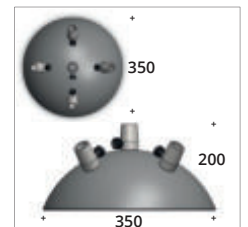

Octopus Outdoor Mini

Die lichtechten Schirme des Modells »Village« aus Polycarbonat leuchten in den Farben Gelb, Rot, Grün, Blau und Weiß. Die biegbaren Arme sind aus hochwertigem Kunststoff mit eingebettetem Alukern und in einer Standardlänge, sowie auf Maß, lieferbar. Der im Leuchtschaft integrierte Erdspieß ermöglicht es, den Schaft in das Erdreich zu stecken oder mit einem vorgestochenen Loch in den Boden einzulassen. Alle Metallteile sind aus hochwertigem, nichtrostendem VA-Stahl gefertigt und garantieren eine absolute Witterungsbeständigkeit der Leuchte.

The fadeless shades of the Village-model made of polycarbonate shine in colors of yellow, red, green, blue and white. The flexible arms are made of high-quality plastic with an embedded aluminium core and are available in a standard length as well as made to measure. The integrated groundskewer enables you to poke the lamp into the ground or to fix it in a pre-lanced hole. All metal parts are made of high-quality, stainless VA steel and guarantee absolute weather resistance of the luminaire.

E27 Fassung	Ausführung design	Maße in mm dimensions in mm
19-02130	Octopus Outdoor	1.300
19-10	Verlängerung, lengthening piece	je/each 100
● 19-02-GE	Village Mini Schirme/shades Schirm gelb, shade yellow	ø 150 - 300, 210
● 19-02-GR	Schirm grün, shade green	ø 150 - 300, 210
● 19-02-B	Schirm blau, shade blue	ø 150 - 300, 210
● 19-02-R	Schirm rot, shade red	ø 150 - 300, 210
○ 19-02-W	Schirm weiß, shade white	ø 150 - 300, 210
19-033	Einzelstabfuß	B x H x L 150
19-031	Betonfuß für 1-5 Leuchten	ø ca. 350 x H 150

Leuchtmittelempfehlung: LED Filamente E27/7W=60W/800lm/2.700K **G** Art. Nr. 8-331
bulb recommendation: LED Filamente E27/7W=60W/800lm/2.700K **G** Item No. 8-331

OUTDOOR