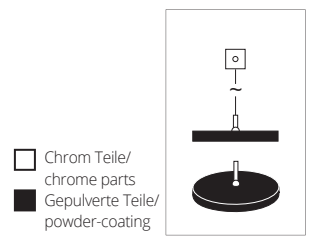

Sonderanfertigung:

Art-Nr. 8-600 Kürzung auf Maß
Item No. 8-600 Customized lengths