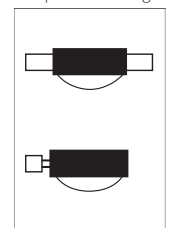

Chrom Teile/
chrome parts
 Gepulverte Teile/
powder-coating