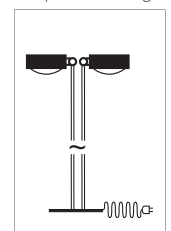

Chrom Teile/
chrome parts
 Gepulverte Teile/
powder-coating