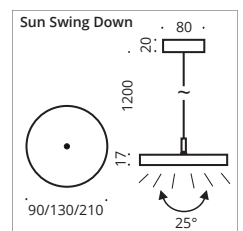

Sun Swing – Down Light

Down Light LED	Down Light LED	Down Light LED	Gehäuse body
Kopf/head: ø 90 mm Baldachin: ø 65 mm G 8 Watt, ~2.700k, ~920 lm	Kopf/head: ø 130 mm Baldachin: ø 65 mm G 12 Watt, ~2.700k, ~1.300 lm	Kopf/head: ø 210 mm Baldachin: ø 80 mm G 16 Watt, ~2.700k, ~1.600 lm	
● 7-3289011 ● 7-3289012 ● 7-3289013 ● 7-3289012-22 ● 7-3289012-02 ● 7-3289012-23	● 7-32813011 ● 7-32813012 ● 7-32813013 ● 7-32813012-22 ● 7-32813012-02 ● 7-32813012-23	● 7-32821011 ● 7-32821012 ● 7-32821013 ● 7-32821012-22 ● 7-32821012-02 ● 7-32821012-23	chrome matt chrome nickel matt white matt/chrome black matt/chrome anthracite matt/chr.