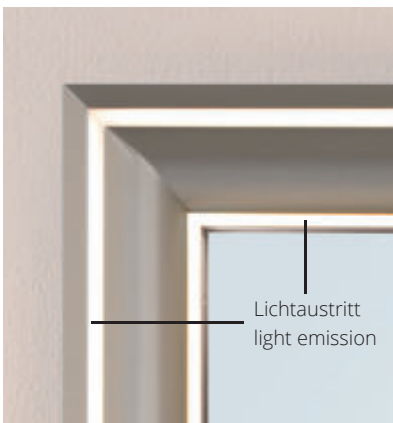

Lichtaustritt
light emission

Palace Light champagne