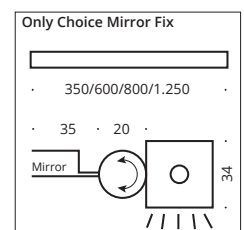

Only Choice Mirror Fix

LED Spiegelklemmleuchte mit Hochleistungsdiffusor für brilliantes Ausleuchten des Betrachters. Über ein Gelenk ist die Leuchte dem Betrachter zuschwenkbar. Anfertigung auf Maß für gleiche Spiegel- oder Schrankbreite optional. Zuleitung mit Kabel und Stecker für die Steckdose.

LED mirror clip-on luminaire with high-performance dif-fuser for brilliant illumination of the observer. The luminaire can be swivelled towards the observer via a joint. Made to measure for the same mirror or cabinet width on request. Feeder with cable and plug for the power socket.

BATH & WELLNESS

350 mm L	600 mm L	800 mm L	1.250 mm L	Gehäuse body
LED G 9W, ~720lm, ~3.000k	LED G 13,5W, ~1080lm, ~3.000k	LED G 22,5W, ~1800lm, ~3.000k	LED G 36W, ~2880lm, ~3.000k	
8-61301	8-61601	8-61901	8-611201	chrome matt
8-61302	8-61602	8-61902	8-611202	chrome
8-61303	8-61603	8-61903	8-611203	nickel matt

Farbig gepulverter Lichtbalken auf Anfrage. Color powdered metal rail on request.

Sonderanfertigung:
Art-Nr. 8-600 Kürzung auf Maß
Item No. 8-600 Customized lengths