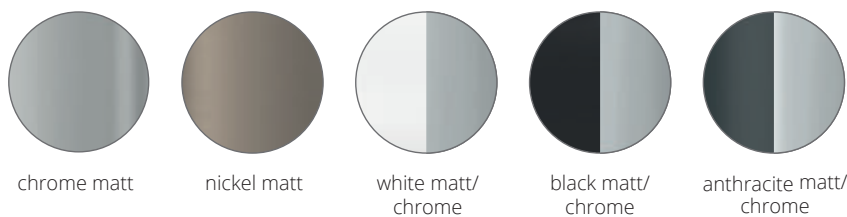

Allround ø 120/160/240

Diese Aufbauleuchte wurde für den Wand- und Deckeneinsatz konstruiert, dimmbar. Mit zwei kardanisch aufeinander abgestimmten Gelenken, lassen sich die LED Leuchtenköpfe um über 360 Grad drehen. Mit drei Leuchtenkopfdurchmessern (ø120mm/8W/920lm, ø160mm/12W/1300lm, ø240mm/16W/1600lm, durchgängig 2700k), sind die Leuchten für viele Anwendungen im Privat- oder Objektbereich planbar.

This surface-mounted luminaire was designed for wall and ceiling use, dimmable. With two gimbal-mounted joints, the LED luminaire heads can be rotated through more than 360 degrees. With three luminaire head diameters (ø120mm/8W/920lm, ø160mm/12W/1300lm, ø240mm/16W/1600lm, 2700k throughout all models), the luminaires can be integrated for many applications in the residential and project sector.

INDOOR

chrome

Allround 120 mm ø	Allround 160 mm ø	Allround 240 mm ø	Gehäuse body
LED: G 8 Watt, ~2.700k ~920 lm	LED: G 12 Watt, ~2.700k ~1.300 lm	LED: G 16 Watt, ~2.700k ~1.600 lm	
● 7-2201211	7-2201611	7-2202411	chrome matt
● 7-2201212	7-2201612	7-2202412	chrome
● 7-2201213	7-2201613	7-2202413	nickel matt
● 7-2201212-22	7-2201612-22	7-2202412-22	white matt/chrome
● 7-2201212-02	7-2201612-02	7-2202412-02	black matt/chrome
● 7-2201212-23	7-2201612-23	7-2202412-23	anthracite matt/chr.

- ☐ Chrom Teile/
  chrome parts
- ☐ Gepulverte Teile/
  powder-coating