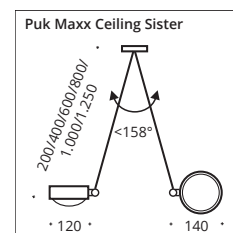

- Ohne Zubehör. Bestell-Artikelnummern für Linse, Glas, Farbfilter und die Konfigurationsempfehlung (2) auf der Einklappseite!
- Without accessories: Order item-no. for lens, glass, color filter and the recommended Configuration (2) are on the fold-in page!

G9 max. 33W ECO, optional LED Retrofit
 G9 max. 33W ECO, LED Retrofit optional

Leuchtmittelempfehlung: LED max. 3W/300lm/2.700K/dimmbar Art. Nr. 8-205
 bulb recommendation: LED max. 3W/300Lm/2.700K/dimmable Item No. 8-205