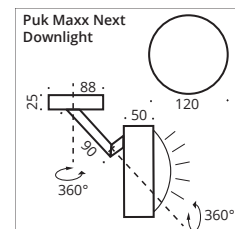

- Ohne Zubehör. Bestell-Artikelnummern für Linse, Glas, Farbfilter und die Konfigurationsempfehlung auf der Einklappseite!
- Without accessories: Order item-no. for lens, glass, color filter and the recommended Configuration are on the fold-in page!

G9 max. 33W ECO, optional LED Retrofit
G9 max. 33W ECO, LED Retrofit optional

Leuchtmittelempfehlung: LED max. 3W/300lm/2.700K/dimmbar
bulb recommendation: LED max. 3W/300Lm/2.700K/dimmable