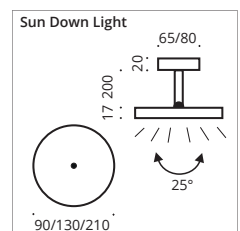

Indoor Sun – Down Light

Down Light	Down Light	Down Light	Gehäuse body
Kopf/head: ø 90 mm Baldachin: ø 65 mm LED: G 8 Watt, ~2.700k, ~920 lm	Kopf/head: ø 130 mm Baldachin: ø 65 mm LED: G 12 Watt, ~2.700k, ~1.300 lm	Kopf/head: ø 210 mm Baldachin: ø 80 mm LED: G 16 Watt, ~2.700k, ~1.600 lm	
● 7-3269011 ● 7-3269012 ● 7-3269013 ● 7-3269012-22 ● 7-3269012-02 ● 7-3269012-23	● 7-32613011 ● 7-32613012 ● 7-32613013 ● 7-32613012-22 ● 7-32613012-02 ● 7-32613012-23	● 7-32621011 ● 7-32621012 ● 7-32621013 ● 7-32621012-22 ● 7-32621012-02 ● 7-32621012-23	● chrome matt ● chrome ● nickel matt ● white matt/chrome ● black matt/chrome ● anthracite matt/chr.