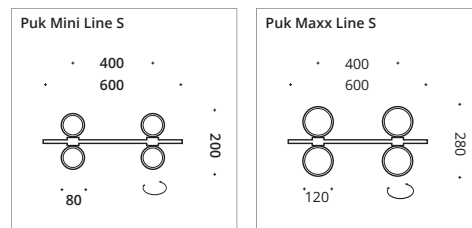

LED

Puk Mini Line LED G	Puk Maxx Line LED G	Gehäuse body
8 x 8 W ~4.800lm ~2.700k	8 x 12 W ~7.200lm ~2.700k	
S 800	S 800	
8-020461-LED	8-320461-LED	chrome matt
8-020462-LED	8-320462-LED	chrome
8-020463-LED	8-320463-LED	nickel matt

▶ Ohne Zubehör. Bestell-Artikelnummern für Linse, Glas, Farbfilter und die Konfigurationsempfehlung auf der Einklappseite!
▶ Without accessories: Order item-no. for lens, glass, color filter and the recommended Configuration are on the fold-in page!