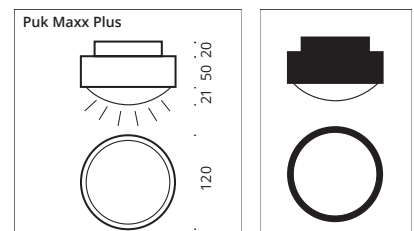

Puk Maxx Plus LED G 12W ~900lm ~2.700k	Puk Maxx Plus G9 Fassung	$\varnothing$ x Höhe $\varnothing$ x height	Gehäuse body
2-3018001	2-3018001-H	120 x 91 mm	chrome matt
2-3018002	2-3018002-H	120 x 91 mm	chrome
2-3018003	2-3018003-H	120 x 91 mm	nickel matt
2-3018002-22	2-3018002-H-22	120 x 91 mm	white matt
2-3018002-02	2-3018002-H-02	120 x 91 mm	black matt
2-3018002-23	2-3018002-H-23	120 x 91 mm	anthracite matt
2-3018006	2-3018006-H	120 x 91 mm	24 ct gold plated

► Ohne Zubehör. Bestell-Artikelnummern für Linse, Glas, Farbfilter und die Konfigurationsempfehlung (2) auf der Einklappseite!

► Without accessories: Order item-no. for lens, glass, color filter and the recommended Configuration (2) are on the fold-in page!

G9 max. 33W ECO, optional LED Retrofit
 G9 max. 33W ECO, LED Retrofit optional

Leuchtmittelpfehlung: LED max. 3W/300lm/2.700K/dimmbar **G** Art. Nr. 8-205
 bulb recommendation: LED max. 3W/300Lm/2.700K/dimmable **G** Item No. 8-205

Chrom Teile/
chrome parts
 Gepulverte Teile/
powder-coating