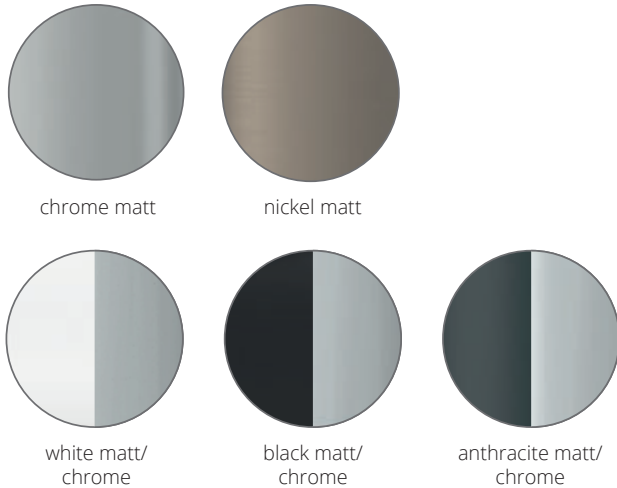

Floor and reading lamp, G9 socket (with switch, dimmer optional) or LED low voltage with touch dimmer. Head rotatable with adjustment pin, arm pivotable. Supplied as standard with black textile cable.