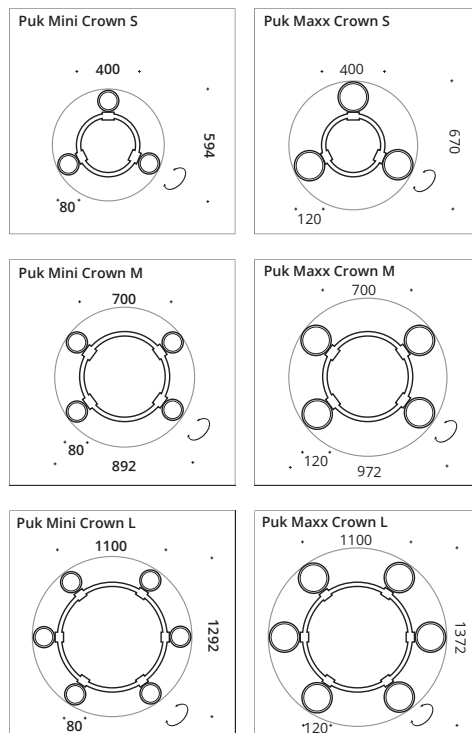

Kabellänge für Abhängung 5.000 mm (kürzbar)
Cable length for suspension 5.000 mm (can be shortened)

Sondergrößen auf Maß siehe Seite 330 – 339.

For special requirements, please look at page 330 – 339.

CD (s.S 6-7/s.p. 6-7)