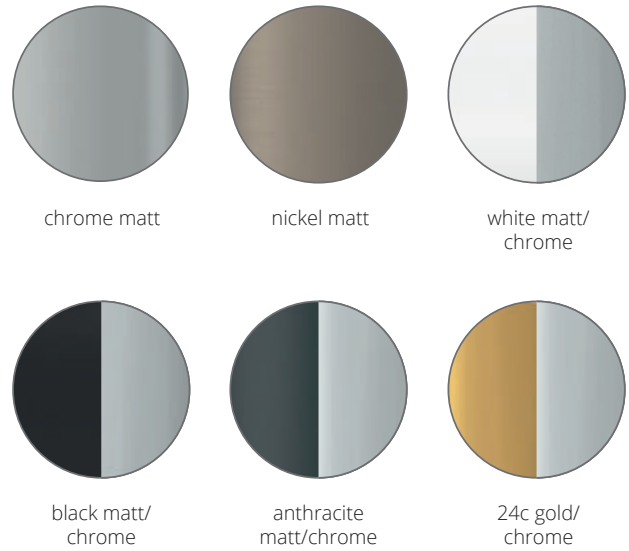

Puk Mini Long One & Long Double $\varnothing$ 80

Pendelleuchte, Hochvolt Halogen oder LED Power, dimmbar. Pendellänge ca. 1.300 mm, Standard-Textilkabel in anthrazit.

Pendant luminaire, high voltage halogen or LED power, with one or two heads, dimmable. Pendant length approx. 1,300 mm. Textile cable in anthracite as standard.