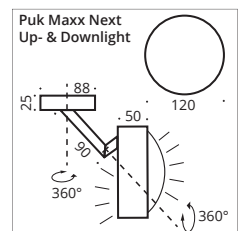

Puk Maxx Next LED G ~2.700k	Puk Maxx Next G9 Fassung 💡	Kopf ø Head ø in mm	Gehäuse body
downlight 1 x 12W, ~900lm	downlight		
● 2-30721	2-30721-H	120	chrome matt
● 2-30722	2-30722-H	120	chrome
● 2-30723	2-30723-H	120	nickel matt
● 2-30722-22	2-30722-H-22	120	white matt/chr.
● 2-30722-02	2-30722-H-02	120	black matt/chr.
● 2-30722-23	2-30722-H-23	120	anthracite matt/chr.
up- & downlight 2 x 12W, ~1.800lm	up- & downlight		
● 2-30731	2-30731-H	120	chrome matt
● 2-30732	2-30732-H	120	chrome
● 2-30733	2-30733-H	120	nickel matt
● 2-30732-22	2-30732-H-22	120	white matt/chr.
● 2-30732-02	2-30732-H-02	120	black matt/chr.
● 2-30732-23	2-30732-H-23	120	anthracite matt/chr.

▶ Ohne Zubehör. Bestell-Artikelnummern für Linse, Glas, Farbfilter und die Konfigurationsempfehlung (2) auf der Einklappseite!

▶ Without accessories: Order item-no. for lens, glass, color filter and the recommended Configuration (2) are on the fold-in page!

💡 G9 max. 33W ECO, optional LED Retrofit
G9 max. 33W ECO, LED Retrofit optional

💡 Leuchtmittelempfehlung: LED max. 3W/300lm/2.700K/dimmbar G Art. Nr. 8-205
bulb recommendation: LED max. 3W/300Lm/2.700K/dimmable G Item No. 8-205