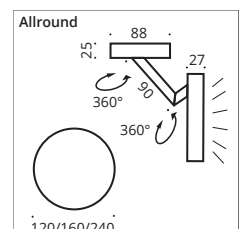

Allround 120 mm ø	Allround 160 mm ø	Allround 240 mm ø	Gehäuse body
LED: G 8 Watt, ~2.700k ~920 lm	LED: G 12 Watt, ~2.700k ~1.300 lm	LED: G 16 Watt, ~2.700k ~1.600 lm	
● 7-2201211	7-2201611	7-2202411	chrome matt
● 7-2201212	7-2201612	7-2202412	chrome
● 7-2201213	7-2201613	7-2202413	nickel matt
● 7-2201212-22	7-2201612-22	7-2202412-22	white matt/chrome
● 7-2201212-02	7-2201612-02	7-2202412-02	black matt/chrome
● 7-2201212-23	7-2201612-23	7-2202412-23	anthracite matt/chr.

- ☐ Chrom Teile/
  chrome parts
- ☐ Gepulverte Teile/
  powder-coating