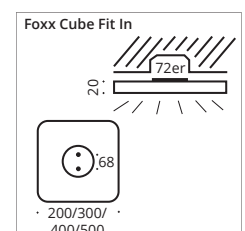

Foxx Cube Outdoor $\varnothing$ 200/300/400/500

Mit 20 mm ist die Cube eine sensationell flache LED Deckenleuchte in den Maßen 200/300/400/500 mm. Als Auf- oder Einbauleuchte passt sie sich allen Stilrichtungen an. Mit der eingesetzten LED Hochvolttechnik heißt es nur noch »plug and light« für In- oder Outdoor (IP44).

With an unbelievable height of 20 mm the slim LED lamp can be mounted on ceilings. Dimensions are available in 200/300/400/500 mm. As built-in or surface mounted luminaire for all kind of lighting requirements. With its high power LED assembly is as easy as possible. "Plug and light" for Indoor and Outdoor (IP44) areas.

Foxx Cube 200/300/400/500 Outdoor Aufbauleuchte/surface mounting

Cube 200 x 200 mm LED G 10 Watt, ~2.700k ~700lm	Cube 300 x 300 mm LED G 14 Watt, ~2.700k ~1.260lm	Cube 400 x 400 mm LED G 22 Watt, ~2.700k ~1.980lm	Cube 500 x 500 mm LED G 33 Watt, ~2.700k ~2.970lm	Gehäuse body
7-47120010	7-47130010	7-47140010	7-47150010	aluminum anodized/ frosted solid acrylic

Foxx Cube Fit In200/300/400/500 Outdoor Einbauleuchte/recessed fitting

Cube 200 x 200 mm LED G 10 Watt, ~2.700k ~700lm	Cube 300 x 300 mm LED G 14 Watt, ~2.700k ~1.260lm	Cube 400 x 400 mm LED G 22 Watt, ~2.700k ~1.980lm	Cube 500 x 500 mm LED G 33 Watt, ~2.700k ~2.970lm	Gehäuse body
7-47220010	7-47230010	7-47240010	7-47250010	aluminum anodized/ frosted solid acrylic

OUTDOOR