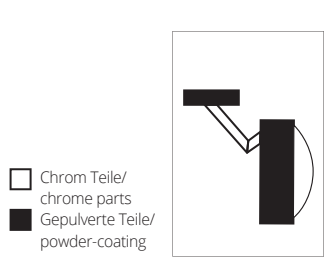

▶ Ohne Zubehör. Bestell-Artikelnummern für Linse, Glas, Farbfilter und die Konfigurationsempfehlung auf der Einklappseite!
▶ Without accessories: Order item-no. for lens, glass, color filter and the recommended Configuration are on the fold-in page!

G9 max. 33W ECO, optional LED Retrofit
G9 max. 33W ECO, LED Retrofit optional

Leuchtmittelempfehlung: LED max. 3W/300lm/2.700K/dimmbar **G** Art. Nr. 8-205
bulb recommendation: LED max. 3W/300Lm/2.700K/dimmable **G** Item No. 8-205