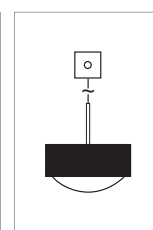

Sonderanfertigung:

Art-Nr. 8-600 Kürzung auf Maß
Item No. 8-600 Customized lengths

☐ Chrom Teile/
chrome parts
■ Gepulverte Teile/
powder-coating