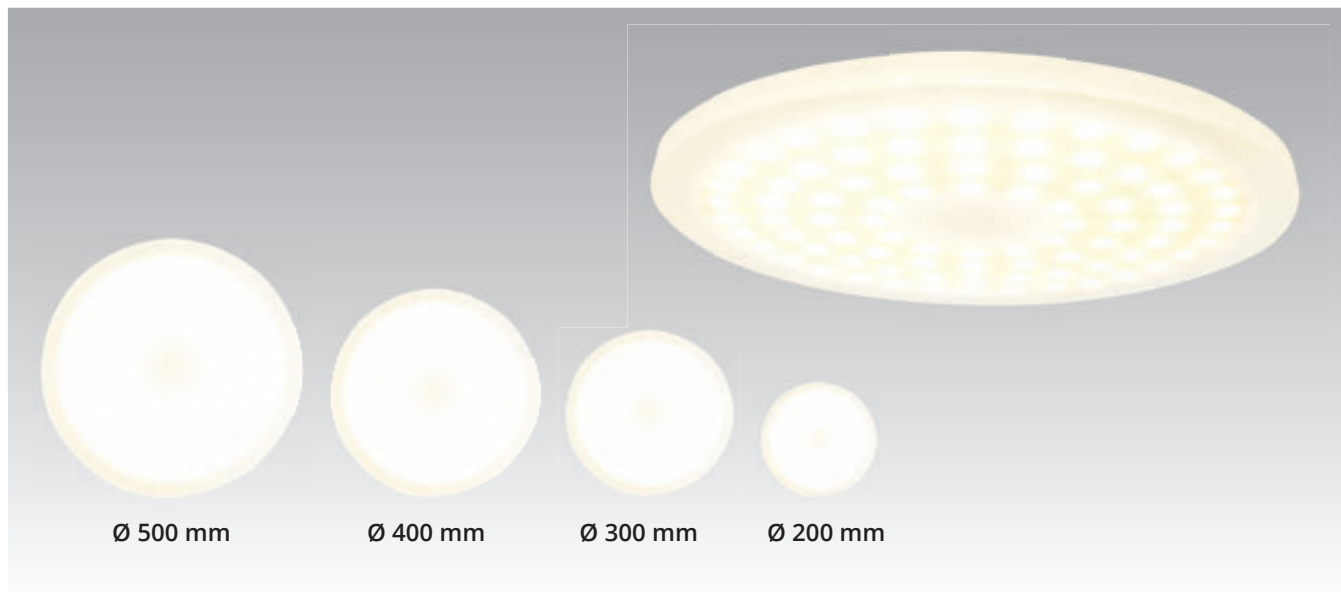

Foxx Round $\varnothing$ 200/300/400/500

Mit 20 mm ist die Round eine sensationell flache LED Deckenleuchte in den Durchmessern 200/300/400/500 mm. Als Auf- oder Einbauleuchte passt sie sich allen Stilrichtungen an. Mit der eingesetzten LED Hochvolttechnik heißt es nur noch »plug and light«. Auch als Outdoor Variante erhältlich (IP44).

With an unbelievable height of 20 mm the slim LED lamp can be mounted on ceilings. Diameter are available in 200/300/400/500 mm. As built-in or surface mounted luminaire for all kind of lighting requirements. With its high power LED assembly is as easy as possible. "Plug and light". Also available for Outdoor (IP44) areas.

INDOOR

Foxx Round 200/300/400/500 Wall & Ceiling (Aufbauleuchte/surface mounting)

Round 200 mm $\varnothing$ LED: G 10 Watt, ~2.700k ~700lm	Round 300 mm $\varnothing$ LED: G 14 Watt, ~2.700k ~1.260lm	Round 400 mm $\varnothing$ LED: G 22 Watt, ~2.700k ~1.980lm	Round 500 mm $\varnothing$ LED: G 33 Watt, ~2.700k ~2.970lm	Gehäuse body
7-46320010	7-46330010	7-46340010	7-46350010	alueloxiert/ frosted solid acrylic

ABC (s.S 6-7/s.p. 6-7)

Foxx Round 200/300/400/500 Fit In (Einbauleuchte/recessed fitting)

Round 200 mm $\varnothing$ LED: G 10 Watt, ~2.700k ~700lm	Round 300 mm $\varnothing$ LED: G 14 Watt, ~2.700k ~1.260lm	Round 400 mm $\varnothing$ LED: G 22 Watt, ~2.700k ~1.980lm	Round 500 mm $\varnothing$ LED: G 33 Watt, ~2.700k ~2.970lm	Gehäuse body
7-46420010	7-46430010	7-46440010	7-46450010	alueloxiert/ frosted solid acrylic

BC (s.S 6-7/s.p. 6-7)