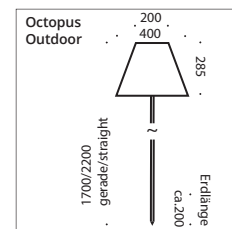

Octopus Outdoor

Die lichtechten Schirme des Modells »Village« aus Polycarbonat leuchten in den Farben Gelb, Rot, Grün, Blau und Weiß. Die biegbaren Arme sind aus hochwertigem Kunststoff mit eingebettetem Alukern und in zwei Standardlängen, sowie auf Maß, lieferbar. Der im Leuchtschaft integrierte Erdspieß ermöglicht es, den Schaft in das Erdreich zu stecken oder mit einem vorgestochenen Loch in den Boden einzulassen. Alle Metallteile sind aus hochwertigem, nichtrostendem VA-Stahl gefertigt und garantieren eine absolute Witterungsbeständigkeit der Leuchte.

The fadeless shades of the Village-model made of polycarbonate shine in colors of yellow, red, green, blue and white. The flexible arms are made of high-quality plastic with an embedded aluminium core and are available in two standard lengths as well as made to measure. The integrated groundskewer enables you to poke the lamp into the ground or to fix it in a pre-lanced hole. All metal parts are made of high-quality, stainless VA steel and guarantee absolute weather resistance of the luminaire.

E27 Fassung	Ausführung design	Maße in mm dimensions in mm
19-01130	Octopus Outdoor	1.700
19-01180	Octopus Outdoor	2.200
19-10	Verlängerung, lengthening piece	je/each 100
● 19-01-GE ● 19-01-GR ● 19-01-B ● 19-01-R ○ 19-01-W	Village Schirme/shades Schirm gelb, shade yellow Schirm grün, shade green Schirm blau, shade blue Schirm rot, shade red Schirm weiß, shade white	ø 200 - 400, H 285 ø 200 - 400, H 285 ø 200 - 400, H 285 ø 200 - 400, H 285 ø 200 - 400, H 285
19-0111	Big Foot Objektfuß für max. 11 Leuchten base for max 11 lamps	ø ca. 400 3 x Erdspieß / spike L=500 Edelstahl / stainless steel
19-033	Einzelstandfuß	B x H x L 150
19-031	Betonfuß für 1-5 Leuchten	ø ca. 350 x H 150