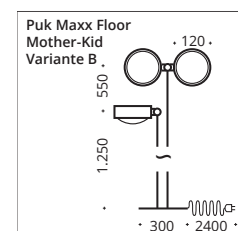

Chrom Teile/
chrome parts
 Gepulverte Teile/
powder-coating