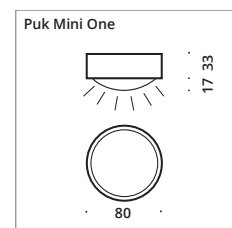

Puk Mini One LED 8W ~600lm ~2.700k	Puk Mini One G9 Fassung	Ø x Höhe Ø x height in mm	Gehäuse body
2-08001-LED	2-08001	80 x 33	chrome matt
2-08002-LED	2-08002	80 x 33	chrome
2-08003-LED	2-08003	80 x 33	nickel matt
2-08002-LED-22	2-08002-22	80 x 33	white matt
2-08002-LED-02	2-08002-02	80 x 33	black matt
2-08002-LED-23	2-08002-23	80 x 33	anthracite matt
	2-08006	80 x 33	24 c. gold plated

- Ohne Zubehör. Bestell-Artikelnummern für Linse, Glas, Farbfilter und die Konfigurationsempfehlung (2) auf der Einklappseite!
- Without accessories: Order item-no. for lens, glass, color filter and the recommended Configuration (2) are on the fold-in page!

G9 max. 33W ECO, optional LED Retrofit
 G9 max. 33W ECO, LED Retrofit optional

Leuchtmittelempfehlung: LED max. 3W/300lm/2.700K/dimmbar Art Nr. 8-205
 bulb recommendation: LED max. 3W/300Lm/2.700K/dimmable Item No. 8-205

Chrom Teile/
chrome parts
 Gepulverte Teile/
powder-coating