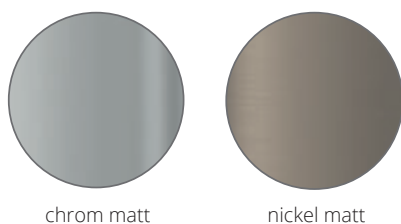

Puk Crown L ø 80/120

Die Puk Serie als exklusive Ringleuchte. Die Bestückung ist variabel mit den Puk Mini und Puk Maxx Köpfen. In schlichtem eleganten Design mit LED oder Halogen bestückt, wird eine harmonische Raumausleuchtung geschaffen. Die Ringgröße L, mit sechs Leuchtenköpfen, sorgt für eine optimale Beleuchtung großer Tische oder ganzer Räume. Pendellänge ca. 1.300 mm, Standard-Textilkabel in anthrazit als Standard.

The Puk series as an exclusive ring luminaire. The fitting is variable with the Puk Mini and Puk Maxx heads. In a simple elegant design, equipped with LED or high-voltage halogen, a harmonious room illumination is created. The ring size L, with 6 luminaire heads, provides optimal lighting for large tables or entire rooms. Pendant length approx. 1300 mm, with textile cable in anthracite as standard.

INDOOR

G9 Fassung

Puk Mini Crown G9 Fassung	Puk Maxx Crown G9 Fassung	Gehäuse body
L 1100/1260	L 1100/1260	
8-0506111-H	8-3506111-H	chrome matt
8-0506112-H	8-3506112-H	chrome
8-0506113-H	8-3506113-H	nickel matt

- Ohne Zubehör. Bestell-Artikelnummern für Linse, Glas, Farbfilter und die Konfigurationsempfehlung auf der Einklappseite!
- Without accessories: Order item-no. for lens, glass, color filter and the recommended Configuration are on the fold-in page!

G9 max. 33W, optional LED Retrofit
G9 max. 33W, LED Retrofit optional

LME: LED max. 3W/300lm/2.700K/dimmbar **G** Art Nr. 8-205
bulb recom.: LED max. 3W/300lm/2.700K/dimmable **G** Item No. 8-205

LED

Puk Mini Crown LED G	Puk Maxx Crown LED G	Gehäuse body
12 x 8 W ~7.200lm ~2.700k	12 x 12 W ~10.800lm ~2.700k	
L 1100/1260	L 1100/1260	
8-0506111-LED	8-3506111-LED	chrome matt
8-0506112-LED	8-3506112-LED	chrome
8-0506113-LED	8-3506113-LED	nickel matt

- Ohne Zubehör. Bestell-Artikelnummern für Linse, Glas, Farbfilter und die Konfigurationsempfehlung auf der Einklappseite!
- Without accessories: Order item-no. for lens, glass, color filter and the recommended Configuration are on the fold-in page!

Sondergrößen auf Maß siehe Seite 330 – 339.
For special requirements, please look at page 330 – 339.