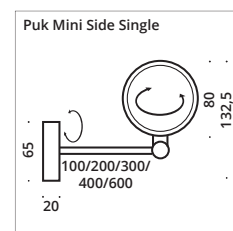

Puk Side Single LED G 2 x 8W ~1.200lm ~2.700k	Puk Side Single G9 Fassung	Armlänge arm length in mm	Gehäuse body
2-0821-LED	2-0821	100	chrome matt
2-0822-LED	2-0822	100	chrome
2-0823-LED	2-0823	100	nickel matt
2-0822-LED-22	2-0822-22	100	white matt/chr.
2-0822-LED-02	2-0822-02	100	black matt/chr.
2-0822-LED-23	2-0822-23	100	anthracite matt/chr.
2-0831-LED	2-0831	200	chrome matt
2-0832-LED	2-0832	200	chrome
2-0833-LED	2-0833	200	nickel matt
2-0832-LED-22	2-0832-22	200	white matt/chr.
2-0832-LED-02	2-0832-02	200	black matt/chr.
2-0832-LED-23	2-0832-23	200	anthracite matt/chr.
2-0861-LED	2-0861	300	chrome matt
2-08062-LED	2-08062	300	chrome
2-0863-LED	2-0863	300	nickel matt
2-08062-LED-22	2-08062-22	300	white matt/chr.
2-08062-LED-02	2-08062-02	300	black matt/chr.
2-08062-LED-23	2-08062-23	300	anthracite matt/chr.

▶ Ohne Zubehör. Bestell-Artikelnummern für Linse, Glas, Farbfilter und die Konfigurationsempfehlung auf der Einklappseite!

▶ Without accessories: Order item-no. for lens, glass, color filter and the recommended Configuration are on the fold-in page!

G9 max. 33W ECO, optional LED Retrofit
G9 max. 33W ECO, LED Retrofit optional

Leuchtmittelempfehlung: LED max. 3W/300lm/2.700K/dimmbar **G** Art Nr. 8-205
bulb recommendation: LED max. 3W/300Lm/2.700K/dimmable **G** Item No. 8-205

Chrom Teile/
chrome parts
 Gepulverte Teile/
powder-coating