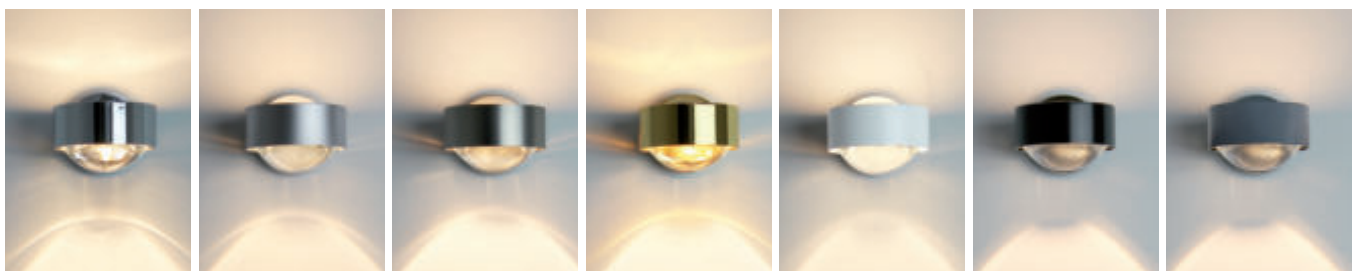

Puk Mini Wall: Oberflächen Surfaces

chrom
chrome

chrom matt
chrome matt

nickel matt
nickel matt

gold
gold

weiß matt
white matt

schwarz matt
black matt

anthrazit matt
anthracite matt