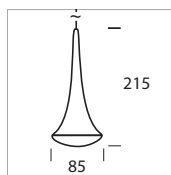

LOOK AT ME
DOWNLIGHT

PELA
ALL-ROUND LIGHT

PELA QUADRO
ALL-ROUND LIGHT

Adapterfarben: für chrommatt = silber, für chrom = chrom, für weiß = weiß und für schwarz = schwarz
Adapter Color: for chrom matt = silver, for chrome = chrome, for white = white and for black = black