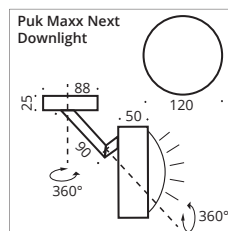

Puk Maxx Next LED G ~2.700k	Puk Maxx Next G9 Fassung 💡	Kopf ø Head ø in mm	Gehäuse body
downlight 1 x 12W, ~900lm	downlight		
● 2-30721	2-30721-H	120	chrome matt
● 2-30722	2-30722-H	120	chrome
● 2-30723	2-30723-H	120	nickel matt
● 2-30722-22	2-30722-H-22	120	white matt/chr.
● 2-30722-02	2-30722-H-02	120	black matt/chr.
● 2-30722-23	2-30722-H-23	120	anthracite matt/chr.
up- & downlight 2 x 12W, ~1.800lm	up- & downlight		
● 2-30731	2-30731-H	120	chrome matt
● 2-30732	2-30732-H	120	chrome
● 2-30733	2-30733-H	120	nickel matt
● 2-30732-22	2-30732-H-22	120	white matt/chr.
● 2-30732-02	2-30732-H-02	120	black matt/chr.
● 2-30732-23	2-30732-H-23	120	anthracite matt/chr.

▶ Ohne Zubehör. Bestell-Artikelnummern für Linse, Glas, Farbfilter und die Konfigurationsempfehlung (2) auf der Einklappseite!

▶ Without accessories: Order item-no. for lens, glass, color filter and the recommended Configuration (2) are on the fold-in page!

💡 G9 max. 33W ECO, optional LED Retrofit
G9 max. 33W ECO, LED Retrofit optional

💡 Leuchtmittelempfehlung: LED max. 3W/300lm/2.700K/dimmbar G Art. Nr. 8-205
bulb recommendation: LED max. 3W/300Lm/2.700K/dimmable G Item No. 8-205