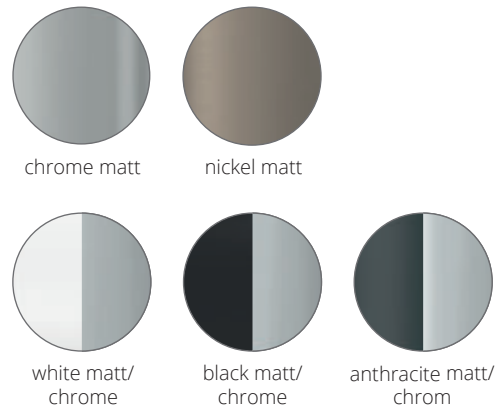

Puk Mini Drop ø 80

Pendelleuchte mit einem oder drei Köpfen. Erhältlich in LED oder Halogen. Pendellänge ca. 1.300 mm, Standard-Textilkabel in anthrazit.

Pendant luminaire with one or 3 heads. Available in high-voltage halogen or LED. Pendant length approx. 1,300 mm. Textile cable in anthracite as standard.

Puk Mini Drop Solo

Puk Drop LED G	Puk Drop G9 Fassung	Kopf ø Head ø in mm	Gehäuse body
2 x 8W, ~600lm ~2.700k			
5-06001	5-06001-H	80	chrome matt
5-06002	5-06002-H	80	chrome
5-06003	5-06003-H	80	nickel matt
5-06002-22	5-06002-H-22	80	white matt/chr.
5-06002-02	5-06002-H-02	80	black matt/chr.
5-06002-23	5-06002-H-23	80	anthracite matt/chr.
5-07951	Kabelverlängerung 1 m, cable extension 1 m		

Ohne Zubehör. Bestell-Artikelnummern für Linse, Glas, Farbfilter und die Konfigurationsempfehlung auf der Einklappseite!
Without accessories: Order item-no. for lens, glass, color filter and the recommended Configuration are on the fold-in page!

G9 max. 33W, optional LED Retrofit
G9 max. 33W, LED Retrofit optional

LME: LED max. 3W/300lm/2.700K/dimmbar G Art Nr. 8-205
bulb recom.: LED max. 3W/300Lm/2.700K/dimmable G Item No. 8-205