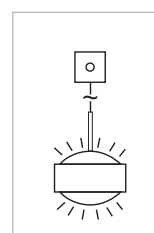

Sonderanfertigung:

Art-Nr. 8-600 Kürzung auf Maß
Item No. 8-600 Customized lengths

□ Chrom Teile/
chrome parts
■ Gepulverte Teile/
powder-coating