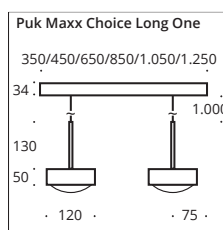

Sonderanfertigung:

Art-Nr. 8-600 Kürzung auf Maß
Item No. 8-600 Customized lengths

☐ Chrom Teile/
chrome parts
■ Gepulverte Teile/
powder-coating