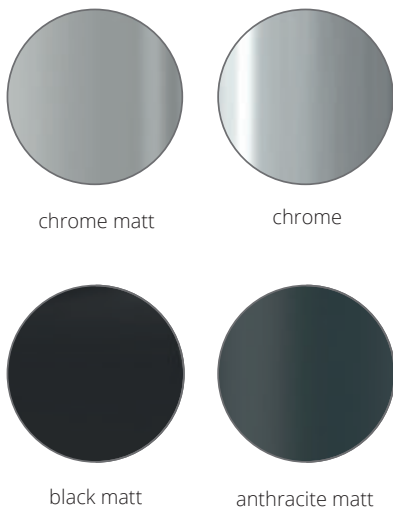

LED - pendant luminaire with 8 Watt and ~600 Lumen. Pendant length approx. 1300 mm, with textile cable in anthracite as standard. EU Regulation 874/2012, contains built-in LED.

chrome matt

chrome

black matt