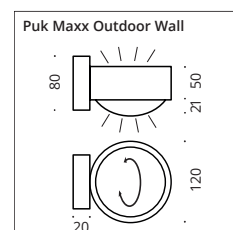

Puk Maxx Wall Outdoor $\varnothing$ 120

Drehbare LED Wandleuchte für den Außenbereich (IP44) mit up- & downlight aus Metall Spritzguß mit hochwertiger und robuster Feinstruktur Pulverbeschichtung. Optional können zu Linse oder Glas die Farbfilter dazu kombiniert werden.

Rotatable LED wall luminaire for outdoor use (IP44) with up- and downlight. Made of metal injection moulding with high-quality and robust fine structure powder coating. Optionally, lens or glass as well as color filters can be combined.

Puk Maxx Wall Outdoor LED G ~2.700k 2 x 8W ~1.200lm	L x H in mm L x h in mm	Gehäuse body
2-40812-30	140 x 80	white matt, fine structure
2-40812-31	140 x 80	black matt, fine structure
2-40812-32	140 x 80	anthracite matt, fine structure
2-40812-33	140 x 80	softbrown matt, fine structure

- Ohne Zubehör. Bestell-Artikelnummern für Linsen, Gläser, Farbfilter und die Konfigurationsempfehlung auf der Einklappseite!
- Without accessories: Order item-no. for lenses, glasses, color filters and the recommended Configuration are on the fold-in page!

OUTDOOR