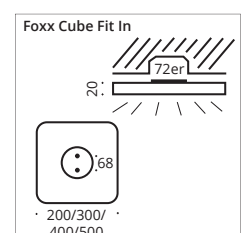

Foxx Cube 200/300/400/500

Fit In (Einbauleuchte/recessed fitting)

Cube	Cube	Cube	Cube	Gehäuse
200 x 200 mm	300 x 300 mm	400 x 400 mm	500 x 500 mm	body
LED: G 10 Watt, ~2.700k ~700lm	LED: G 14 Watt, ~2.700k ~1.260lm	LED: G 22 Watt, ~2.700k ~1.980lm	LED: G 33 Watt, ~2.700k ~2.970lm	
7-46220010	7-46230010	7-46240010	7-46250010	alueloxiert/ frosted solid acrylic