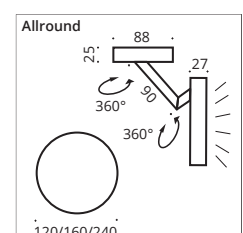

Allround 120 mm ø	Allround 160 mm ø	Allround 240 mm ø	Gehäuse body
LED: G 8 Watt, ~2.700k ~920 lm	LED: G 12 Watt, ~2.700k ~1.300 lm	LED: G 16 Watt, ~2.700k ~1.600 lm	
● 7-2201211 ● 7-2201212 ● 7-2201213 ● 7-2201212-22 ● 7-2201212-02 ● 7-2201212-23	● 7-2201611 ● 7-2201612 ● 7-2201613 ● 7-2201612-22 ● 7-2201612-02 ● 7-2201612-23	● 7-2202411 ● 7-2202412 ● 7-2202413 ● 7-2202412-22 ● 7-2202412-02 ● 7-2202412-23	chrome matt chrome nickel matt white matt/chrome black matt/chrome anthracite matt/chr.