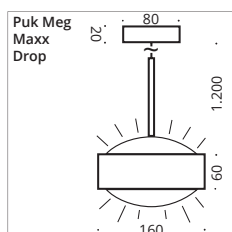

CE R LED C IP20 ABCD (s.S 6-7/s.p. 6-7)