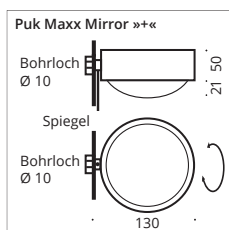

Puk Maxx Mirror LED G 2 x 12W ~1.800lm ~2.700k	Puk Maxx Mirror »+« LED G 2 x 12W ~1.800lm ~2.700k	Puk Maxx Mirror »+« G9 Fassung	Spiegelabstand x Höhe mm mirrorspace x height mm	Gehäuse body
● 2-308211	2-308411	2-308411-H	120/130/145 x 50	chrome matt
● 2-308212	2-308412	2-308412-H	120/130/145 x 50	chrome
● 2-308213	2-308413	2-308413-H	120/130/145 x 50	nickel matt
● 2-308212-22	2-308412-22	2-308412-H-22	120/130/145 x 50	white matt/chrome
● 2-308212-02	2-308412-02	2-308412-H-02	120/130/145 x 50	black matt/chrome
● 2-308212-23	2-308412-23	2-308412-H-23	120/130/145 x 50	anthracite matt/chrome
● 2-308216	2-308416	2-308416-H	120/130/145 x 50	24 ct gold plated/chrome

▶ Ohne Zubehör. Bestell-Artikelnummern für Linse, Glas, Farbfilter und die Konfigurationsempfehlung auf der Einklappseite!

▶ Without accessories: Order item-no. for lens, glass, color filter and the recommended Configuration are on the fold-in page!

Leuchtmittelangabe: LED **G** inkl. | G9 max. 33W ECO, optional LED Retrofit

bulb information: LED **G** incl. | G9 max. 33W ECO, LED Retrofit optional

Leuchtmittlempfehlung: LED max. 3W/300lm/2.700K/dimmbar **G** Art Nr. 8-205

bulb recommendation: LED max. 3W/300Lm/2.700K/dimmable **G** Item No. 8-205