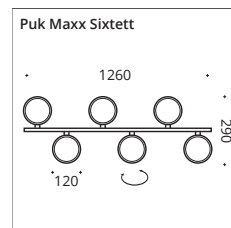

Puk Maxx Quartett & Sixtett ø 120

Pendelleuchte mit drehbaren Köpfen, Hochvolt Halogen oder LED Power. Pendellänge ca. 1.300 mm, Standard-Textilkabel in anthrazit.

Pendant luminaires in high voltage halogen or LED Power, dimmable. Pendant length approx. 1,300 mm. Textile cable in anthracite as standard.

INDOOR

Puk Maxx LED ~2.700k	Puk Maxx G9 Fassung	Pendellänge x L pendular length x l in mm	Gehäuse body
Quartett 8 x 12W, ~7.200lm			
5-37801-4 5-37802-4 5-37803-4 5-37802-4-22 5-37802-4-02 5-37802-4-23	Quartett 5-37801-4-H 5-37802-4-H 5-37803-4-H 5-37802-4-H-22 5-37802-4-H-02 5-37802-4-H-23	2.000 x 805 2.000 x 805 2.000 x 805 2.000 x 805 2.000 x 805 2.000 x 805	chrome matt chrome nickel matt white matt/chr. black matt/chr. anthracite matt/chr.
Sixtett 12 x 12W, ~10.800lm			
5-371201-6 5-371202-6 5-371203-6 5-371202-6-22 5-371202-6-02 5-371202-6-23	Sixtett 5-371201-6-H 5-371202-6-H 5-371203-6-H 5-371202-6-H-22 5-371202-6-H-02 5-371202-6-H-23	2.000 x 1.260 2.000 x 1.260 2.000 x 1.260 2.000 x 1.260 2.000 x 1.260 2.000 x 1.260	chrome matt chrome nickel matt white matt/chr. black matt/chr. anthracite matt/chr.

Optional Kabelvarianten.
Optional cable.

▶ Ohne Zubehör. Bestell-Artikelnummern für Linse, Glas, Farbfilter und die Konfigurationsempfehlung auf der Einklappseite!

▶ Without accessories: Order item-no. for lens, glass, color filter and the recommended Configuration are on the fold-in page!

G9 max. 33W, optional LED Retrofit

G9 max. 33W, LED Retrofit optional

Leuchtmittelempfehlung: LED max. 3W/300lm/2.700K/dimmbar Art Nr. 8-205
bulb recommendation: LED max. 3W/300Lm/2.700K/dimmable Item No. 8-205

Chrom Teile/
chrome parts
 Gepulverte Teile/
powder-coating