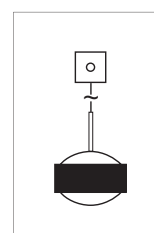

Sonderanfertigung:

Art-Nr. 8-600 Kürzung auf Maß
Item No. 8-600 Customized lengths

□ Chrom Teile/
chrome parts
■ Gepulverte Teile/
powder-coating