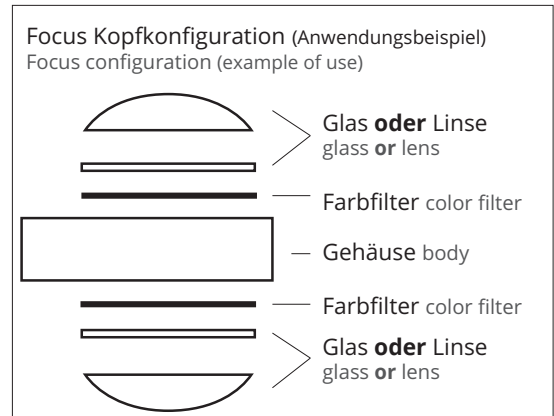

Art. Nr. item no.	Einsatz insert	Beschreibung description
2-625	Alurefektor, aluminium baffle	Lichtstopp, empfohlen unter Glas Lightstop, recommended under glass
2-626	Linse, lens	klar, clear
2-626-s	Linse, lens	einseitig mattiert, frosted on one side
2-627	Glas, glass	beidseitig mattiert, passt nicht unter Linse frosted on both sides, doesn't fit under lens
2-628	Farbfilter, color filter	rot, red
2-629		magenta, magenta
2-630		gelb, yellow
2-633		blau, blue
2-634		grün, green
2-1201	Spiegelhalter	Klemmmontage am Spiegel, Spring mounting on mirror

rot, red