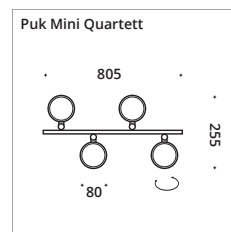

Puk Mini Quartett & Puk Sixtett ø 80

Pendelleuchte, Hochvolt Halogen oder LED Power, dimmbar. Pendellänge ca. 1.300 mm, Standard-Textilkabel in anthrazit.

Pendant luminaire in high voltage halogen or LED Power, dimmable. Pendant length approx. 1,300 mm. Textile cable in anthracite as standard.

INDOOR

Puk Mini LED G ~2.700k	Puk Mini G9 Fassung	L x Pendellänge l x pendular length in mm	Gehäuse body
Quartett 8 x 8W, ~4.800lm	Quartett		
5-07801-4-LED	5-07801-4	805 x 2.000	chrome matt
5-07802-4-LED	5-07802-4	805 x 2.000	chrome
5-07803-4-LED	5-07803-4	805 x 2.000	nickel matt
5-07802-4-LED-22	5-07802-4-22	805 x 2.000	white matt/chr.
5-07802-4-LED-02	5-07802-4-02	805 x 2.000	black matt/chr.
5-07802-4-LED-23	5-07802-4-23	805 x 2.000	anthracite matt/chr.
Sixtett 12 x 8W, ~7.200lm	Sixtett		
5-071201-6-LED	5-071201-6	1.260 x 2.000	chrome matt
5-071202-6-LED	5-071202-6	1.260 x 2.000	chrome
5-071203-6-LED	5-071203-6	1.260 x 2.000	nickel matt
5-071202-6-LED-22	5-071202-6-22	1.260 x 2.000	white matt/chr.
5-071202-6-LED-02	5-071202-6-02	1.260 x 2.000	black matt/chr.
5-071202-6-LED-23	5-071202-6-23	1.260 x 2.000	anthracite matt/chr.

Optional Kabelvarianten.
Optional cable.

► Ohne Zubehör. Bestell-Artikelnummern für Linse, Glas, Farbfilter und die Konfigurationsempfehlung auf der Einklappseite!

► Without accessories: Order item-no. for lens, glass, color filter and the recommended Configuration are on the fold-in page!

G9 max. 33W, optional LED Retrofit
 G9 max. 33W, LED Retrofit optional

Leuchtmittelempfehlung: LED max. 3W/300lm/2.700K/dimmbar **G** Art Nr. 8-205
 bulb recommendation: LED max. 3W/300Lm/2.700K/dimmable **G** Item No. 8-205

Chrom Teile/
chrome parts
 Gepulverte Teile/
powder-coating