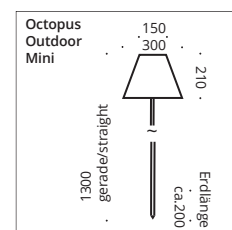

Octopus Outdoor Mini

Die lichtechten Schirme des Modells »Village« aus Polycarbonat leuchten in den Farben Gelb, Rot, Grün, Blau und Weiß. Die biegbaren Arme sind aus hochwertigem Kunststoff mit eingebettetem Alukern und in einer Standardlänge, sowie auf Maß, lieferbar. Der im Leuchtschaft integrierte Erdspieß ermöglicht es, den Schaft in das Erdreich zu stecken oder mit einem vorgestochenen Loch in den Boden einzulassen. Alle Metallteile sind aus hochwertigem, nichtrostendem VA-Stahl gefertigt und garantieren eine absolute Witterungsbeständigkeit der Leuchte.

The fadeless shades of the Village-model made of polycarbonate shine in colors of yellow, red, green, blue and white. The flexible arms are made of high-quality plastic with an embedded aluminium core and are available in a standard length as well as made to measure. The integrated groundskewer enables you to poke the lamp into the ground or to fix it in a pre-lanced hole. All metal parts are made of high-quality, stainless VA steel and guarantee absolute weather resistance of the luminaire.

E27 Fassung	Ausführung design	Maße in mm dimensions in mm
19-02130	Octopus Outdoor	1.300
19-10	Verlängerung, lengthening piece	je/each 100
● 19-02-GE	Village Mini Schirme/shades Schirm gelb, shade yellow	ø 150 - 300, 210
● 19-02-GR	Schirm grün, shade green	ø 150 - 300, 210
● 19-02-B	Schirm blau, shade blue	ø 150 - 300, 210
● 19-02-R	Schirm rot, shade red	ø 150 - 300, 210
○ 19-02-W	Schirm weiß, shade white	ø 150 - 300, 210
19-033	Einzelstabfuß	B x H x L 150
19-031	Betonfuß für 1-5 Leuchten	ø ca. 350 x H 150

Leuchtmittelempfehlung: LED Filamente E27/7W=60W/800lm/2.700K **G** Art. Nr. 8-331
bulb recommendation: LED Filamente E27/7W=60W/800lm/2.700K **G** Item No. 8-331

OUTDOOR