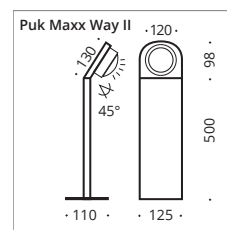

Puk Maxx Way II   Ø 120

Die Puk Max Way II ist eine ideale Wegleuchte für Auffahrten, Eingänge und Wege oder einsetzbar als klassische Beeleuchte. Durch ihre Neigung leuchtet sie blendfrei direkt den Weg aus. Die hochwertige Feinstruktur-Haptik des VA-Gehäuses wird in eigener Manufaktur gepulvert und eingebrannt. Zusätzlich können optional zu Linse oder Glas die Farbfilter dazu kombiniert werden.

The Puk Maxx Way II is an ideal light for driveways, entrances and paths or can be used as a classic patch light. Thanks to its inclination, it directly illuminates the path without glare. The high-quality fine-textured feel of the VA housing is powder-coated in our own manufactory. Optionally, lens or glass as well as color filters can be combined.

Puk Maxx Way II	H x B in mm	Ausführung
LED ~2.700k 12W, ~1.800lm	H x B in mm	design
15-4001-30	600 x 125	white matt, fine structure
15-4001-31	600 x 125	black matt, fine structure
15-4001-32	600 x 125	anthracite matt, fine structure
15-4001-33	600 x 125	softbrown matt, fine structure
15-4020	H 650	Erdanker

- Ohne Zubehör. Bestell-Artikelnummern für Linse, Glas, Farbfilter und die Konfigurationsempfehlung auf der Einklappseite!
- Without accessories: Order item-no. for lens, glass, color filter and the recommended Configuration are on the fold-in page!

OUTDOOR