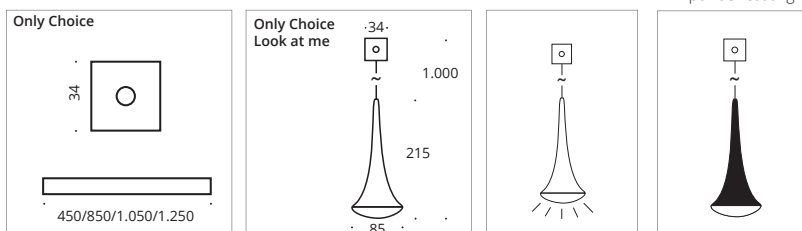

Equipment

Art. Nr. item no.	Einsatz insert	Beschreibung description
2-9126 2-9126-S	Linse lens	klar, clear einseitig mattiert, satinated on one side