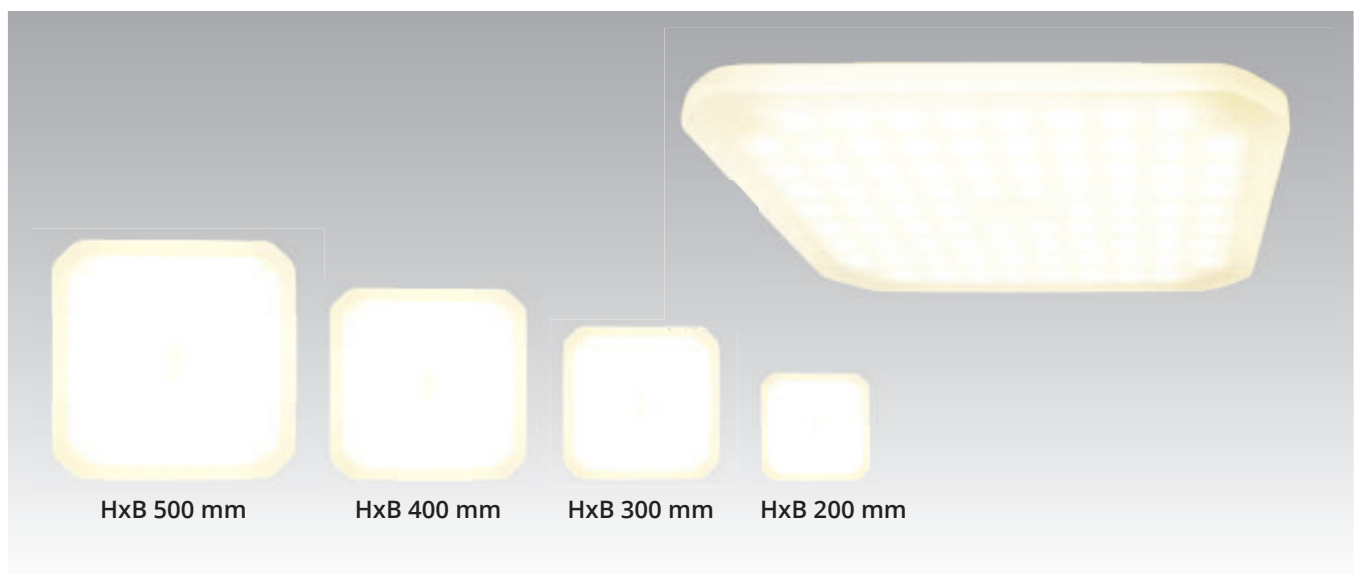

With an unbelievable height of 20 mm the slim LED lamp can be mounted on ceilings. Dimensions are available in 200/300/400/500 mm. As built-in or surface mounted luminaire for all kind of lighting requirements. With its high power LED assembly is as easy as possible. "Plug and light" for Indoor and Outdoor (IP44) areas.