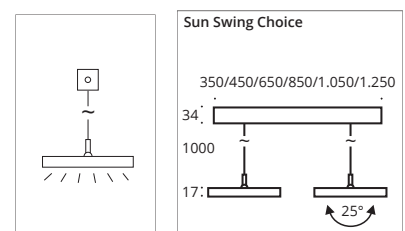

Sonderanfertigung:

Art-Nr. 8-600 Kürzung auf Maß
Item No. 8-600 Customized lengths