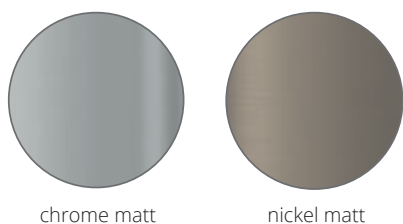

Puk Crown S ø 80/120

Die Puk Serie als exklusive Ringleuchte. Die Bestückung ist variierbar mit den Puk Mini und Puk Maxx Köpfen. In schlichtem eleganten Design mit LED oder Halogen bestückt, wird eine harmonische Raumausleuchtung geschaffen. Die Ringgröße S, mit drei Leuchtenköpfen, sorgt für eine optimale Beleuchtung kleinerer Tische oder Raumecken. Pendellänge ca. 1.300 mm, Standard-Textilkabel in anthrazit.

The Puk series as an exclusive ring luminaire. The fitting is variable with the Puk Mini and Puk Maxx heads. In a simple elegant design, equipped with LED or high-voltage halogen, a harmonious room illumination is created. The ring size S, with three luminaire heads, provides optimal lighting for tables or small room corners. Pendant length approx. 1300 mm, with textile cable in anthracite as standard.

INDOOR

G9 Fassung

Puk Mini Crown G9 Fassung	Puk Maxx Crown G9 Fassung	Gehäuse body
S 400/560	S 400/560	
● 8-050341-H	● 8-350341-H	chrome matt
● 8-050342-H	● 8-350342-H	chrome
● 8-050343-H	● 8-350343-H	nickel matt

▶ Ohne Zubehör. Bestell-Artikelnummern für Linse, Glas, Farbfilter und die Konfigurationsempfehlung auf der Einklappseite!

▶ Without accessories: Order item-no. for lens, glass, color filter and the recommended Configuration are on the fold-in page!

💡 G9 max. 33W, optional LED Retrofit

💡 G9 max. 33W, LED Retrofit optional

💡 LME: LED max. 3W/300lm/2.700K/dimmbar Art Nr. 8-205

💡 bulb recom.: LED max. 3W/300Lm/2.700K/dimmable Item No. 8-205

LED

Puk Mini Crown LED	Puk Maxx Crown LED	Gehäuse body
6 x 8 W ~3.600lm ~2.700k	6 x 12 W ~5.400lm ~2.700k	
S 400/560	S 400/560	
● 8-050341-LED	● 8-350341-LED	chrome matt
● 8-050342-LED	● 8-350342-LED	chrome
● 8-050343-LED	● 8-350343-LED	nickel matt

▶ Ohne Zubehör. Bestell-Artikelnummern für Linse, Glas, Farbfilter und die Konfigurationsempfehlung auf der Einklappseite!

▶ Without accessories: Order item-no. for lens, glass, color filter and the recommended Configuration are on the fold-in page!

Sondergrößen auf Maß siehe Seite 330 – 339.

For special requirements, please look at page 330 – 339.