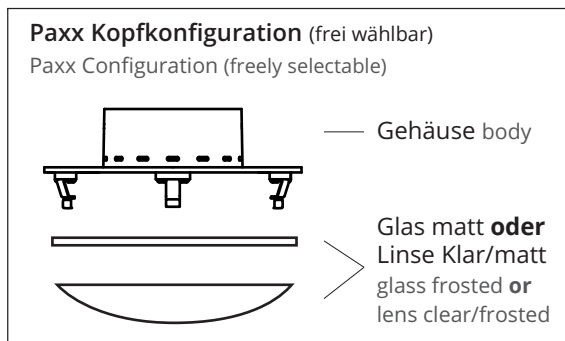

Paxx ø 150

Diese puristisch moderne LED Deckenleuchte in Bauhaus inspiriertem Design ist ein wahrer Hingucker. Die 150mm Durchmesser Linse (optional ist auch ein mattes Glas für sanft gestreutes Licht erhältlich) wirkt freischwebend auf der Metallbasis. Mit ihren 15 Watt und 2.700 Kelvin bietet die Paxx eine gigantische Lichtausbeute und macht sie somit einsetzbar für den Privat- und für den Objektbereich. Eine Innovation dieser Leuchte ist die leichte und schnelle Montage durch ein einfaches Clip-System.

This puristic modern LED ceiling light in Bauhaus-inspired design is a real eye-catcher. The 150mm diameter lens (a matt glass for softly diffused light is also available as an option) appears free-floating on the metal base. With its 15 watts and 2,700 Kelvin, the Paxx offers a gigantic light output, making it suitable for both private and industrial use. An innovation of this luminaire is the easy and quick mounting by a simple clip system.

INDOOR

Paxx 2.700K LED 15W, ~90CRI, ~1.500lm	ø x H ø x H in mm	Gehäuse body
● 7-90100-BE	150 x 57	black matt Black Edition
○ 7-90100-WE	150 x 57	white matt White Edition
● 7-90101	150 x 57	chrome matt/nickel
● 7-90102	150 x 57	chrome/nickel
● 7-90103	150 x 57	nickel matt
● 7-90102-02	150 x 57	black matt/nickel
● 7-90102-22	150 x 57	white matt/nickel
● 7-90102-23	150 x 57	anthracite matt/nickel

Art. Nr. item no.	Einsatz/Zubehör insert/equipment	Beschreibung description
2-5036 2-5036-s	Linse klar, clear lens Linse matt, frosted lens	Borosilikatglas klar, Borosilikatglass clear Borosilikatglas einseitig mattiert, Borosilikatglass frosted on one side
2-5037	Glas matt, frosted glass	Borosilikatglas beidseitig mattiert, passt nicht unter Linse Borosilikatglass frosted on both sides, doesn't fit under lens