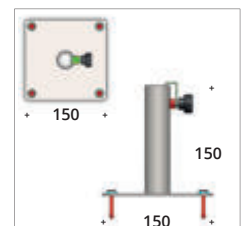

Octopus Outdoor Mini

Die lichtechten Schirme des Modells »Village« aus Polycarbonat leuchten in den Farben Gelb, Rot, Grün, Blau und Weiß. Die biegbaren Arme sind aus hochwertigem Kunststoff mit eingebettetem Alukern und in einer Standardlänge, sowie auf Maß, lieferbar. Der im Leuchtschaft integrierte Erdspieß ermöglicht es, den Schaft in das Erdreich zu stecken oder mit einem vorgestochenen Loch in den Boden einzulassen. Alle Metallteile sind aus hochwertigem, nichtrostendem VA-Stahl gefertigt und garantieren eine absolute Witterungsbeständigkeit der Leuchte.

The fadeless shades of the Village-model made of polycarbonate shine in colors of yellow, red, green, blue and white. The flexible arms are made of high-quality plastic with an embedded aluminium core and are available in a standard length as well as made to measure. The integrated groundskewer enables you to poke the lamp into the ground or to fix it in a pre-lanced hole. All metal parts are made of high-quality, stainless VA steel and guarantee absolute weather resistance of the luminaire.

E27 Fassung	Ausführung design	Maße in mm dimensions in mm
19-02130	Octopus Outdoor	1.300
19-10	Verlängerung, lengthening piece	je/each 100
● 19-02-GE	Village Mini Schirme/shades Schirm gelb, shade yellow	ø 150 - 300, 210
● 19-02-GR	Schirm grün, shade green	ø 150 - 300, 210
● 19-02-B	Schirm blau, shade blue	ø 150 - 300, 210
● 19-02-R	Schirm rot, shade red	ø 150 - 300, 210
○ 19-02-W	Schirm weiß, shade white	ø 150 - 300, 210
19-033	Einzelstabfuß	B x H x L 150
19-031	Betonfuß für 1-5 Leuchten	ø ca. 350 x H 150

Leuchtmittelempfehlung: LED Filamente E27/7W=60W/800lm/2.700K **G** Art. Nr. 8-331
bulb recommendation: LED Filamente E27/7W=60W/800lm/2.700K **G** Item No. 8-331

OUTDOOR