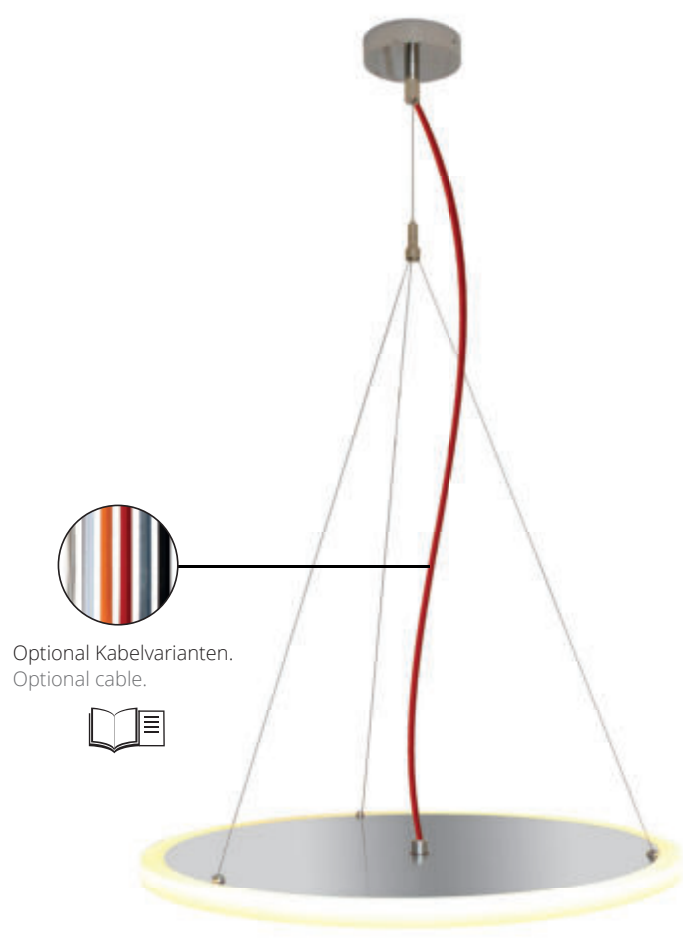

Foxx Swing ø 200/300/400/500

Mit 20 mm ist die Foxx Swing eine sensationell flache LED Pendelleuchte in den Durchmessern 200/300/400/500 mm. Mit Magnethalterungstechnik und der eingesetzten LED Hochvolttechnik heißt es nur noch »plug and light«. Pendellänge ca. 1.300 mm, Standard-Textilkabel in anthrazit.

With only 20 mm, the Foxx Swing is a sensationally slim LED pendant luminaire in the diameters of 200/300/400/500mm. With the high-voltage LED and magnetic mounting technology used, it is just a matter of »plug & light«. Pendant length approx. 1300 mm, with textile cable in anthracite as standard.

INDOOR

Optional Kabelvarianten.
Optional cable.

Foxx Swing 20/30/40/50 Pendelleuchte/pendant lamp LED

Swing 20 cm ø	Swing 30 cm ø	Swing 40 cm ø	Swing 50 cm ø	Gehäuse body
G	G	G	G	
10 Watt, ~2.700k ~700lm	14 Watt, ~2.700k ~1.260lm	22 Watt, ~2.700k ~1.980lm	33 Watt, ~2.700k ~2.970lm	
7-46620010	7-46630010	7-46640010	7-46650010	alueloxiert/ Acryl

Längere Aufhängung für hohe Decken bis 350 cm: Art-Nr. 7-466350
Extra long cable for high ceilings up to 350 cm: Item No. 7-466350