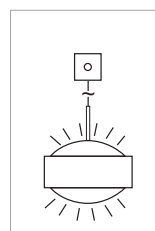

Sonderanfertigung:

Art-Nr. 8-600 Kürzung auf Maß
Item No. 8-600 Customized lengths

□ Chrom Teile/
chrome parts
■ Gepulverte Teile/
powder-coating