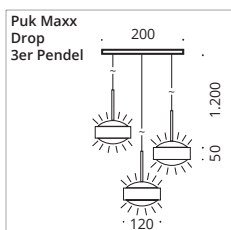

ABCD (s.S 6-7/s.p. 6-7)