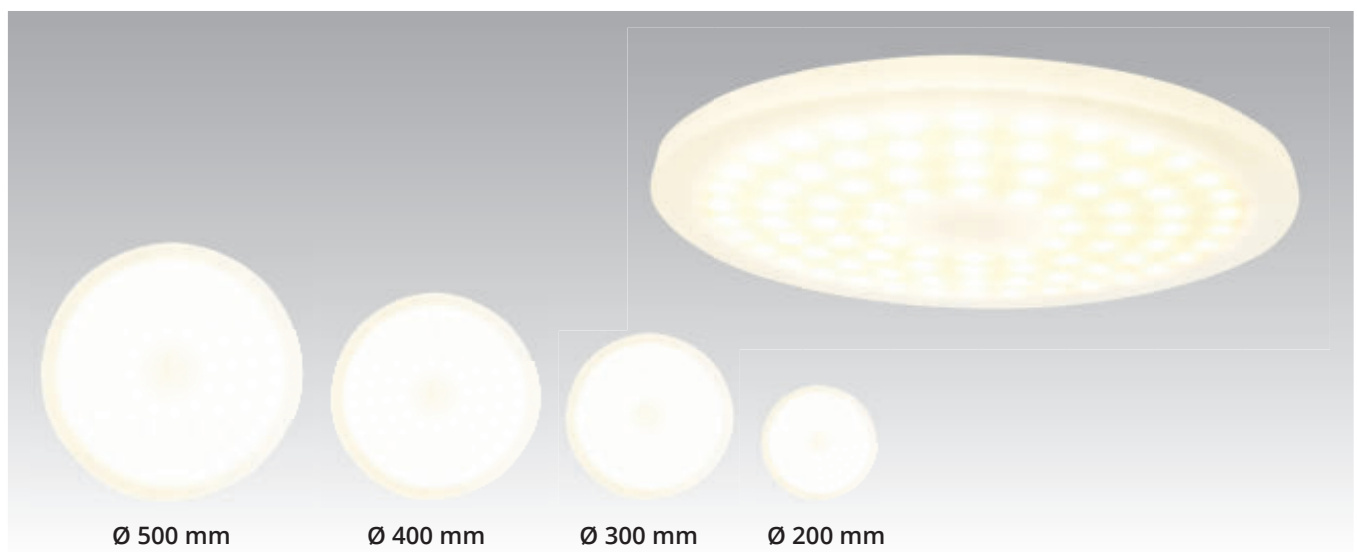

With an unbelievable height of 20 mm the slim LED lamp can be mounted on ceilings. Diameter are available in 200/300/400/500 mm. As built-in or surface mounted luminaire for all kind of lighting requirements. With its high power LED assembly is as easy as possible. "Plug and light" for Indoor and Outdoor (IP44) areas.