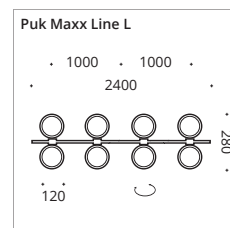

Kabellänge für Abhängung 2.000 mm (kürzbar)
Cable length for suspension 2.000 mm (can be shortened)

Sondergrößen auf Maß siehe Seite 310 – 319.
For special requirements, please look at page 310 – 319.