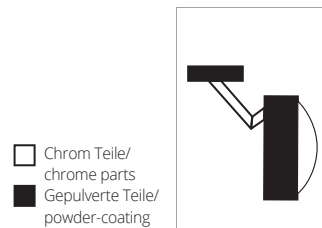

Puk Meg Maxx Next LED G ~2.700k	Puk Meg Maxx Next G9 Fassung	Kopf ø Head ø in mm	Gehäuse body
downlight 1 x 16W, ~1.200lm	downlight		
2-50721	2-50721-H	160	chrome matt
2-50722	2-50722-H	160	chrome
2-50723	2-50723-H	160	nickel matt
2-50722-22	2-50722-H-22	160	white matt/chr.
2-50722-02	2-50722-H-02	160	black matt/chr.
2-50722-23	2-50722-H-23	160	anthracite matt/chr.
up- & downlight 2 x 16W, ~2.400lm	up- & downlight		
2-50731	2-50731-H	160	chrome matt
2-50732	2-50732-H	160	chrome
2-50733	2-50733-H	160	nickel matt
2-50732-22	2-50732-H-22	160	white matt/chr.
2-50732-02	2-50732-H-02	160	black matt/chr.
2-50732-23	2-50732-H-23	160	anthracite matt/chr.

▶ Ohne Zubehör. Bestell-Artikelnummern für Linse, Glas, Farbfilter und die Konfigurationsempfehlung (2) auf der Einklappseite!

▶ Without accessories: Order item-no. for lens, glass, color filter and the recommended Configuration (2) are on the fold-in page!

G9 max. 33W ECO, optional LED Retrofit
G9 max. 33W ECO, LED Retrofit optional

Leuchtmittelempfehlung: LED max. 3W/300lm/2.700K/dimmbar Art. Nr. 8-205
bulb recommendation: LED max. 3W/300Lm/2.700K/dimmable Item No. 8-205