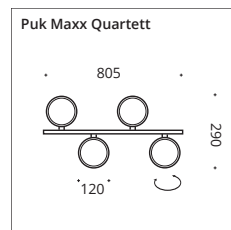

Puk Maxx Quartett & Sixtett ø 120

Pendelleuchte mit drehbaren Köpfen, Hochvolt Halogen oder LED Power. Pendellänge ca. 1.300 mm, Standard-Textilkabel in anthrazit.

Pendant luminaires in high voltage halogen or LED Power, dimmable. Pendant length approx. 1,300 mm. Textile cable in anthracite as standard.

INDOOR

Puk Maxx LED ~2.700k	Puk Maxx G9 Fassung	Pendellänge x L pendular length x l in mm	Gehäuse body
Quartett 8 x 12W, ~7.200lm			
5-37801-4 5-37802-4 5-37803-4 5-37802-4-22 5-37802-4-02 5-37802-4-23	Quartett 5-37801-4-H 5-37802-4-H 5-37803-4-H 5-37802-4-H-22 5-37802-4-H-02 5-37802-4-H-23	2.000 x 805 2.000 x 805 2.000 x 805 2.000 x 805 2.000 x 805 2.000 x 805	chrome matt chrome nickel matt white matt/chr. black matt/chr. anthracite matt/chr.
Sixtett 12 x 12W, ~10.800lm			
5-371201-6 5-371202-6 5-371203-6 5-371202-6-22 5-371202-6-02 5-371202-6-23	Sixtett 5-371201-6-H 5-371202-6-H 5-371203-6-H 5-371202-6-H-22 5-371202-6-H-02 5-371202-6-H-23	2.000 x 1.260 2.000 x 1.260 2.000 x 1.260 2.000 x 1.260 2.000 x 1.260 2.000 x 1.260	chrome matt chrome nickel matt white matt/chr. black matt/chr. anthracite matt/chr.

Optional Kabelvarianten.
Optional cable.

▶ Ohne Zubehör. Bestell-Artikelnummern für Linse, Glas, Farbfilter und die Konfigurationsempfehlung auf der Einklappseite!

▶ Without accessories: Order item-no. for lens, glass, color filter and the recommended Configuration are on the fold-in page!

G9 max. 33W, optional LED Retrofit

G9 max. 33W, LED Retrofit optional

Leuchtmittelempfehlung: LED max. 3W/300lm/2.700K/dimmbar Art Nr. 8-205
bulb recommendation: LED max. 3W/300Lm/2.700K/dimmable Item No. 8-205

Chrom Teile/
chrome parts
 Gepulverte Teile/
powder-coating