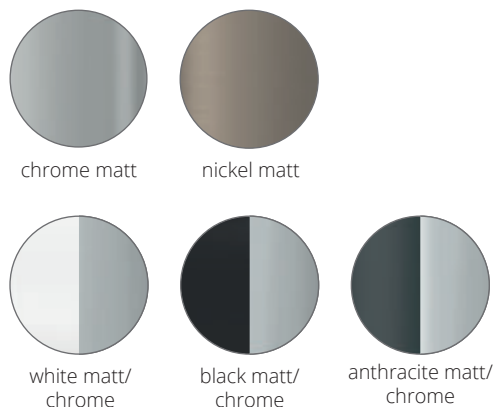

Puk Meg Maxx Drop ø 160

Pendelleuchte mit einem oder drei Köpfen. Erhältlich in LED oder mit G9 Fassung für den Einsatz von LED Retrofit oder Halogen. Pendellänge ca. 1.300 mm, Standard-Textilkabel in anthrazit.

Pendant luminaire with one or 3 heads. Available in LED or with G9 socket for the use of LED retrofit or halogen luminaires. Pendant length approx. 1,300 mm. Textile cable in anthracite as standard.

INDOOR

Puk Meg Maxx Drop Solo

Puk Meg Maxx Drop LED G 2 x 16W ~2.400lm ~2.700k	Puk Meg Maxx Drop G9 Fassung	Kopf ø Head ø in mm	Gehäuse body
5-56001	5-56001-H	160	chrome matt
5-56002	5-56002-H	160	chrome
5-56003	5-56003-H	160	nickel matt
5-56002-22	5-56002-H-22	160	white matt/chr.
5-56002-02	5-56002-H-02	160	black matt/chr.
5-56002-23	5-56002-H-23	160	anthracite/chr.
5-07951 Kabelverlängerung 1 m, cable extension 1 m			

▶ Ohne Zubehör. Bestell-Artikelnummern für Linse, Glas, Farbfilter und die Konfigurationsempfehlung auf der Einklappseite!
▶ Without accessories: Order item-no. for lens, glass, color filter and the recommended Configuration are on the fold-in page!

G9 max. 33W, optional LED Retrofit
G9 max. 33W, LED Retrofit optional
LME: LED max. 3W/300lm/2.700K/dimmbar Art Nr. 8-205
bulb recom.: LED max. 3W/300Lm/2.700K/dimmable Item No. 8-205