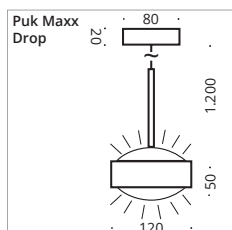

ABCD (s.S 6-7/s.p. 6-7)