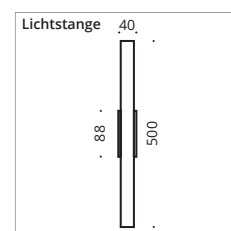

Lichtstange

Erhältlich als Wandleuchte, mit LED-Röhre 1-sockelig in opal, optional mit Kippschalter, Wandabstand 70 mm. Als Lichtstange mit Klemmbefestigung zur Montage am Spiegel, mit transparentem Kabel, Schalter und Stecker, Leuchtmittel LED (8W).

Available as wall luminaire with LED tube 1-socket in opal. Optionally with flip switch, wall distance 70 mm. As a light bar with clip fastening for mounting on the mirror, with transparent cable, switch and plug. Light source LED (8W).

INDOOR

LED	LED	Ausführung design
S14D Sockel ohne Leuchtmittel without lamp	G 8W ~700lm, ~2.700k	
● 2-0302	2-0302-LED	chrome
● 2-0302-WE	2-0302-LED-WE	white matt
● 2-0302-BE	2-0302-LED-BE	black matt
● 2-0301	2-0301-LED	chrome matt
● 2-0309	2-0309-LED	nickel matt
● 2-0303	2-0303-LED	nickel suede
● 2-0304	2-0304-LED	alum. matt texture
● 2-0302-23	2-0302-LED-23	anthracite matt

Für einen integr. Schalter hängen Sie bitte ein -K hinter die Art.-Nr.
Please attach -K behind the item-no. for an integrated switch.