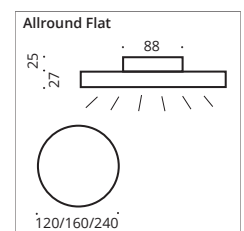

Allround Flat Outdoor $\varnothing$ 120/160/240

Diese flache Aufbauleuchte wurde für den Deckeneinsatz konstruiert. Sie ist dimmbar und in 3 Leuchtenkopfdurchmessern erhältlich ($\varnothing$ 120mm/8W/920lm, $\varnothing$ 160mm/12W/1300lm, $\varnothing$ 240mm/16W/1600lm, durchgängig 2700k). Mit der Schutzklasse IP44 eignet sich die Allround Flat sehr gut für den Außenbereich.

This flat surface mounted luminaire is designed for ceiling use. It is dimmable and available in 3 luminaire head diameters. ($\varnothing$ 120mm/8W/920lm, $\varnothing$ 160mm/12W/1300lm, $\varnothing$ 240mm/16W/1600lm, 2700k throughout). With IP44 protection class, the Allround Flat is very suitable for outdoor use.

Allround 120 mm $\varnothing$ LED G 8 Watt, ~2.700k ~920 lm 7-2421212	Allround 160 mm $\varnothing$ LED G 12 Watt, ~2.700k ~1.300 lm 7-2421612	Allround 240 mm $\varnothing$ LED G 16 Watt, ~2.700k ~1.600 lm 7-2422412	Wandschild/ Leuchtkörper Wall Shield/Luminous Body chrome/frosted solid acrylic

OUTDOOR