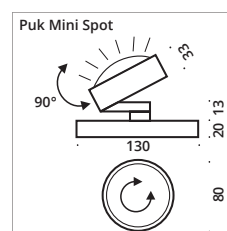

Chrom Teile/
chrome parts
 Gepulverte Teile/
powder-coating