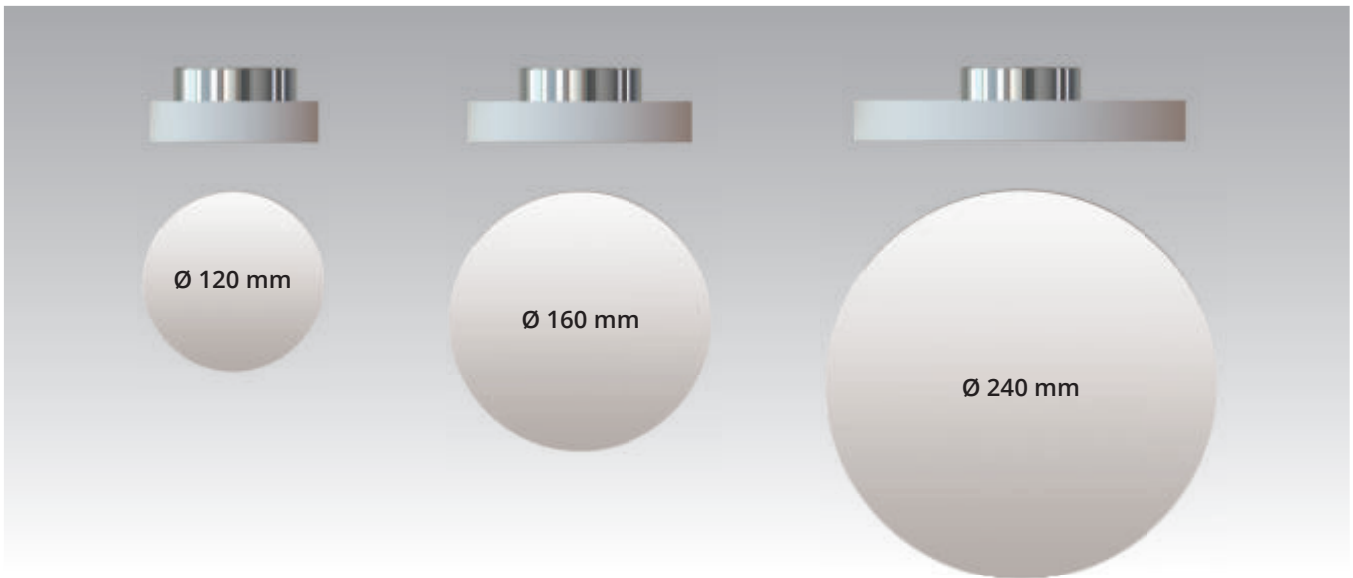

This flat surface mounted luminaire is designed for ceiling use. It is dimmable and available in 3 luminaire head diameters. (\varnothing 120mm/8W/920lm, \varnothing 160mm/12W/1300lm, \varnothing 240mm/16W/1600lm, 2700k throughout). With IP44 protection class, the Allround Flat is very suitable for outdoor use.