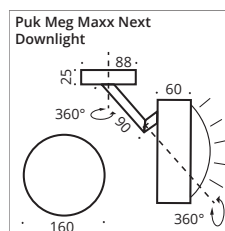

Puk Meg Maxx Next LED G ~2.700k	Puk Meg Maxx Next G9 Fassung	Kopf ø Head ø in mm	Gehäuse body
downlight 1 x 16W, ~1.200lm	downlight		
2-50721	2-50721-H	160	chrome matt
2-50722	2-50722-H	160	chrome
2-50723	2-50723-H	160	nickel matt
2-50722-22	2-50722-H-22	160	white matt/chr.
2-50722-02	2-50722-H-02	160	black matt/chr.
2-50722-23	2-50722-H-23	160	anthracite matt/chr.
up- & downlight 2 x 16W, ~2.400lm	up- & downlight		
2-50731	2-50731-H	160	chrome matt
2-50732	2-50732-H	160	chrome
2-50733	2-50733-H	160	nickel matt
2-50732-22	2-50732-H-22	160	white matt/chr.
2-50732-02	2-50732-H-02	160	black matt/chr.
2-50732-23	2-50732-H-23	160	anthracite matt/chr.

▶ Ohne Zubehör. Bestell-Artikelnummern für Linse, Glas, Farbfilter und die Konfigurationsempfehlung (2) auf der Einklappseite!

▶ Without accessories: Order item-no. for lens, glass, color filter and the recommended Configuration (2) are on the fold-in page!

G9 max. 33W ECO, optional LED Retrofit
G9 max. 33W ECO, LED Retrofit optional

Leuchtmittelempfehlung: LED max. 3W/300lm/2.700K/dimmbar Art. Nr. 8-205
bulb recommendation: LED max. 3W/300Lm/2.700K/dimmable Item No. 8-205