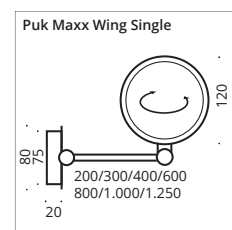

Puk Maxx Wing Single ø 120

Wandleuchte, Hochvolt Halogen oder LED Power, dimmbar, Kopf drehbar mit Verstellstift, Arm schwenkbar.

Wall luminaires, high voltage halogen or LED power, dimmable, arm swivelling, heads rotatable with adjustment pin.

INDOOR

Puk Maxx Wing Single LED G 2 x 12W ~1.800lm ~2.700k	Puk Maxx Wing Single G9 Fassung	Armlänge arm length in mm	Gehäuse body
● 2-38201	2-38201-H	200	chrome matt
● 2-38202	2-38202-H	200	chrome
● 2-38203	2-38203-H	200	nickel matt
● 2-38202-22	2-38202-H-22	200	white matt/chr.
● 2-38202-02	2-38202-H-02	200	black matt/chr.
● 2-38202-23	2-38202-H-23	200	anthracite matt/chr.
● 2-38301	2-38301-H	300	chrome matt
● 2-38302	2-38302-H	300	chrome
● 2-38303	2-38303-H	300	nickel matt
● 2-38302-22	2-38302-H-22	300	white matt/chr.
● 2-38302-02	2-38302-H-02	300	black matt/chr.
● 2-38302-23	2-38302-H-23	300	anthracite matt/chr.

▶ Ohne Zubehör. Bestell-Artikelnummern für Linse, Glas, Farbfilter und die Konfigurationsempfehlung auf der Einklappseite!

▶ Without accessories: Order item-no. for lens, glass, color filter and the recommended Configuration are on the fold-in page!

💡 G9 max. 33W ECO, optional LED Retrofit
G9 max. 33W ECO, LED Retrofit optional

💡 Leuchtmittelempfehlung: LED max. 3W/300lm/2.700K/dimmbar **G** Art Nr. 8-205
bulb recommendation: LED max. 3W/300Lm/2.700K/dimmable **G** Item No. 8-205

☐ Chrom Teile/
chrome parts
■ Gepulverte Teile/
powder-coating