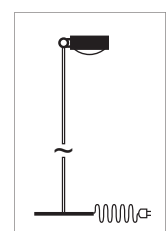

Optional Kabelvarianten.
Optional cable.

☐ Chrom Teile/
chrome parts
☐ Gepulverte Teile/
powder-coating