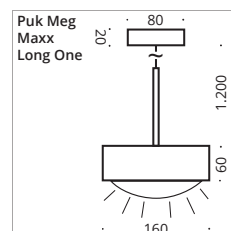

Puk Meg Maxx Long One LED	Puk Meg Maxx Long One G9 Fassung	Kopf ø head ø in mm	Gehäuse body
LED: G 16W ~2.400lm ~2.700k			
5-50001	5-50001-H	160	chrome matt
5-50002	5-50002-H	160	chrome
5-50003	5-50003-H	160	nickel matt
5-50002-22	5-50002-H-22	160	white matt/chr.
5-50002-02	5-50002-H-02	160	black matt/chr.
5-50002-23	5-50002-H-23	160	anthracite matt/chr.

5-07951 Kabelverlängerung 1 m, Cable extension 1 m

▶ Ohne Zubehör. Bestell-Artikelnummern für Linse, Glas, Farbfilter und die Konfigurationsempfehlung auf der Einklappseite!

▶ Without accessories: Order item-no. for lens, glass, color filter and the recommended Configuration are on the fold-in page!

G9 max. 33W, optional LED Retrofit

G9 max. 33W, LED Retrofit optional

Leuchtmittelpfehlung: LED max. 3W/300lm/2.700K/dimmbar **G** Art Nr. 8-205
 bulb recommendation: LED max. 3W/300Lm/2.700K/dimmable **G** Item No. 8-205

ABC (s.S 6-7/s.p. 6-7)

- ☐ Chrom Teile/
  chrome parts
- ☒ Gepulverte Teile/
  powder-coating