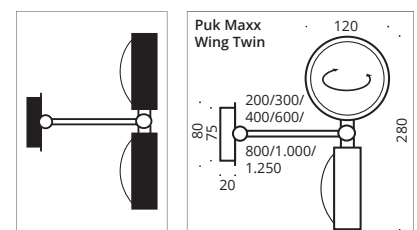

Puk Maxx Wing Twin LED G 4 x 12W ~3.600lm ~2.700k	Puk Maxx Wing Twin G9 Fassung	Armlänge arm length in mm	Gehäuse body
2-39201	2-39201-H	200	chrome matt
2-39202	2-39202-H	200	chrome
2-39203	2-39203-H	200	nickel matt
2-39202-22	2-39202-H-22	200	white matt/chr.
2-39202-02	2-39202-H-02	200	black matt/chr.
2-39202-23	2-39202-H-23	200	anthracite matt/chr.
2-39301	2-39301-H	300	chrome matt
2-39302	2-39302-H	300	chrome
2-39303	2-39303-H	300	nickel matt
2-39302-22	2-39302-H-22	300	white matt/chr.
2-39302-02	2-39302-H-02	300	black matt/chr.
2-39302-23	2-39302-H-23	300	anthracite matt/chr.

▶ Ohne Zubehör. Bestell-Artikelnummern für Linse, Glas, Farbfilter und die Konfigurationsempfehlung auf der Einklapppage!

▶ Without accessories: Order item-no. for lens, glass, color filter and the recommended Configuration are on the fold-in page!

G9 max. 33W ECO, optional LED Retrofit
 G9 max. 33W ECO, LED Retrofit optional

Leuchtmittelempfehlung: LED max. 3W/300lm/2.700K/dimmbar **G** Art Nr. 8-205
 bulb recommendation: LED max. 3W/300Lm/2.700K/dimmable **G** Item No. 8-205

Chrom Teile/
chrome parts
 Gepulverte Teile/
powder-coating