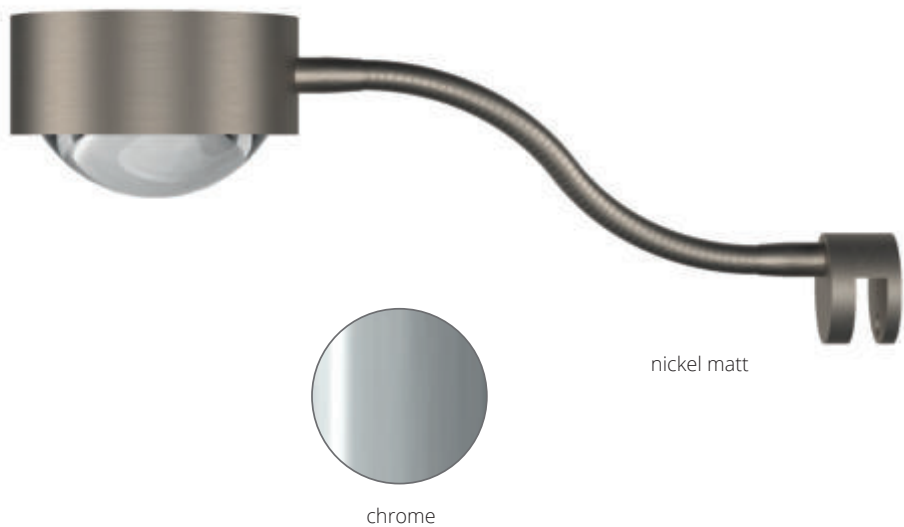

Puk Mini Flexlight Fix $\varnothing$ 80

Puk Mini Spiegelleuchte in Halogen oder LED mit Flexarm und Fixhalterung zur Anbringung an den Spiegel. Gläser/Linsen und Farbfilter werden separat dazubestellt.

Halogen or LED Puk Mini mirror luminaire with flex arm and fixed mount for attaching to the mirror. Glasses/lenses and colour filters are sold separately.

nickel matt

chrome

BATH & WELLNESS

Puk Flexlight Fix LED	Puk Flexlight Fix G9 Fassung	Armlänge arm length in mm	Gehäuse body
3-2020114-LED	3-2020114	200	chrome
3-2020214-LED	3-2020214	200	nickel matt
3-2030114-LED	3-2030114	300	chrome
3-2030214-LED	3-2030214	300	nickel matt

▶ Ohne Zubehör. Bestell-Artikelnummern für Linse, Glas, Farbfilter und die Konfigurationsempfehlung auf der Einklapppage!

▶ Without accessories: Order item-no. for lens, glass, color filter and the recommended Configuration are on the fold-in page!

G9 max. 33W, optional LED Retrofit
G9 max. 33W, LED Retrofit optional

Leuchtmittelempfehlung: LED max. 3W/300lm/2.700K/dimmbar Art Nr. 8-205
bulb recommendation: LED max. 3W/300Lm/2.700K/dimmable Item No. 8-205