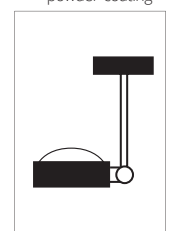

Puk Side Single LED G 2 x 8W ~1.200lm ~2.700k	Puk Side Single G9 Fassung	Armlänge arm length in mm	Gehäuse body
2-0821-LED	2-0821	100	chrome matt
2-0822-LED	2-0822	100	chrome
2-0823-LED	2-0823	100	nickel matt
2-0822-LED-22	2-0822-22	100	white matt/chr.
2-0822-LED-02	2-0822-02	100	black matt/chr.
2-0822-LED-23	2-0822-23	100	anthracite matt/chr.
2-0831-LED	2-0831	200	chrome matt
2-0832-LED	2-0832	200	chrome
2-0833-LED	2-0833	200	nickel matt
2-0832-LED-22	2-0832-22	200	white matt/chr.
2-0832-LED-02	2-0832-02	200	black matt/chr.
2-0832-LED-23	2-0832-23	200	anthracite matt/chr.
2-0861-LED	2-0861	300	chrome matt
2-08062-LED	2-08062	300	chrome
2-0863-LED	2-0863	300	nickel matt
2-08062-LED-22	2-08062-22	300	white matt/chr.
2-08062-LED-02	2-08062-02	300	black matt/chr.
2-08062-LED-23	2-08062-23	300	anthracite matt/chr.

▶ Ohne Zubehör. Bestell-Artikelnummern für Linse, Glas, Farbfilter und die Konfigurationsempfehlung auf der Einklappseite!

▶ Without accessories: Order item-no. for lens, glass, color filter and the recommended Configuration are on the fold-in page!

G9 max. 33W ECO, optional LED Retrofit
G9 max. 33W ECO, LED Retrofit optional

Leuchtmittelempfehlung: LED max. 3W/300lm/2.700K/dimmbar **G** Art Nr. 8-205
bulb recommendation: LED max. 3W/300Lm/2.700K/dimmable **G** Item No. 8-205

Chrom Teile/
chrome parts
 Gepulverte Teile/
powder-coating