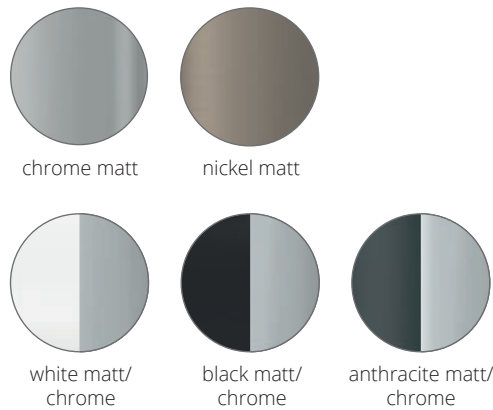

□ Chrom Teile/
chrome parts
■ Gepulverte Teile/
powder-coating

Sun Swing – Up Light

Up Light LED	Up Light LED	Up Light LED	Gehäuse body
Kopf/head: ø 90 mm Baldachin: ø 65 mm G 8 Watt, ~2.700k, ~920 lm	Kopf/head: ø 130 mm Baldachin: ø 65 mm G 12 Watt, ~2.700k, ~1.300 lm	Kopf/head: ø 210 mm Baldachin: ø 80 mm G 16 Watt, ~2.700k, ~1.600 lm	
● 7-3279011 ● 7-3279012 ● 7-3279013 ● 7-3279012-22 ● 7-3279012-02 ● 7-3279012-23	● 7-32713011 ● 7-32713012 ● 7-32713013 ● 7-32713012-22 ● 7-32713012-02 ● 7-32713012-23	● 7-32721011 ● 7-32721012 ● 7-32721013 ● 7-32721012-22 ● 7-32721012-02 ● 7-32721012-23	chrome matt chrome nickel matt white matt/chrome black matt/chrome anthracite matt/chr.

Sun Swing – Down Light

Down Light LED	Down Light LED	Down Light LED	Gehäuse body
Kopf/head: ø 90 mm Baldachin: ø 65 mm G 8 Watt, ~2.700k, ~920 lm	Kopf/head: ø 130 mm Baldachin: ø 65 mm G 12 Watt, ~2.700k, ~1.300 lm	Kopf/head: ø 210 mm Baldachin: ø 80 mm G 16 Watt, ~2.700k, ~1.600 lm	
● 7-3289011 ● 7-3289012 ● 7-3289013 ● 7-3289012-22 ● 7-3289012-02 ● 7-3289012-23	● 7-32813011 ● 7-32813012 ● 7-32813013 ● 7-32813012-22 ● 7-32813012-02 ● 7-32813012-23	● 7-32821011 ● 7-32821012 ● 7-32821013 ● 7-32821012-22 ● 7-32821012-02 ● 7-32821012-23	chrome matt chrome nickel matt white matt/chrome black matt/chrome anthracite matt/chr.