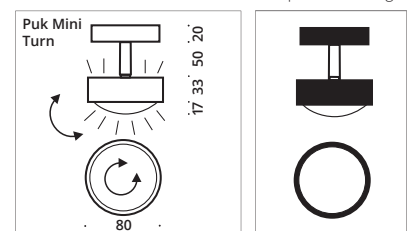

Puk Mini Turn LED G ~1.200lm ~2.700k	Puk Mini Turn G9 Fassung 💡	$\varnothing$ x Höhe $\varnothing$ x height in mm	Gehäuse body
up- & downlight 2 x 8W			
● 2-28001-LED	2-28001	80 x 120	chrome matt
● 2-28002-LED	2-28002	80 x 120	chrome
● 2-28003-LED	2-28003	80 x 120	nickel matt
● 2-28002-LED-22	2-28002-22	80 x 120	white matt/chrome
● 2-28002-LED-02	2-28002-02	80 x 120	black matt/chrome
● 2-28002-LED-23	2-28002-23	80 x 120	anthracite matt/chrome
● 2-28006-LED	2-28006	80 x 120	24 carat gold plated/chrome
downlight 1 x 8W			
● 2-38001-LED	2-38001	80 x 120	chrome matt
● 2-38002-LED	2-38002	80 x 120	chrome
● 2-38003-LED	2-38003	80 x 120	nickel matt
● 2-38002-LED-22	2-38002-22	80 x 120	white matt/chrome
● 2-38002-LED-02	2-38002-02	80 x 120	black matt/chrome
● 2-38002-LED-23	2-38002-23	80 x 120	anthracite matt/chrome
● 2-38006-LED	2-38006	80 x 120	24 carat gold plated/chrome

▶ Ohne Zubehör. Bestell-Artikelnummern für Linse, Glas, Farbfilter und die Konfigurationsempfehlung (2) auf der Einklappseite!

▶ Without accessories: Order item-no. for lens, glass, color filter and the recommended Configuration (2) are on the fold-in page!

💡 G9 max. 33W ECO, optional LED Retrofit
💡 G9 max. 33W ECO, LED Retrofit optional

💡 Leuchtmittelempfehlung: LED max. 3W/300lm/2.700K/dimmbar G Art. Nr. 8-205
💡 bulb recommendation: LED max. 3W/300Lm/2.700K/dimmable G Item No. 8-205

Chrom Teile/
chrome parts
 Gepulverte Teile/
powder-coating