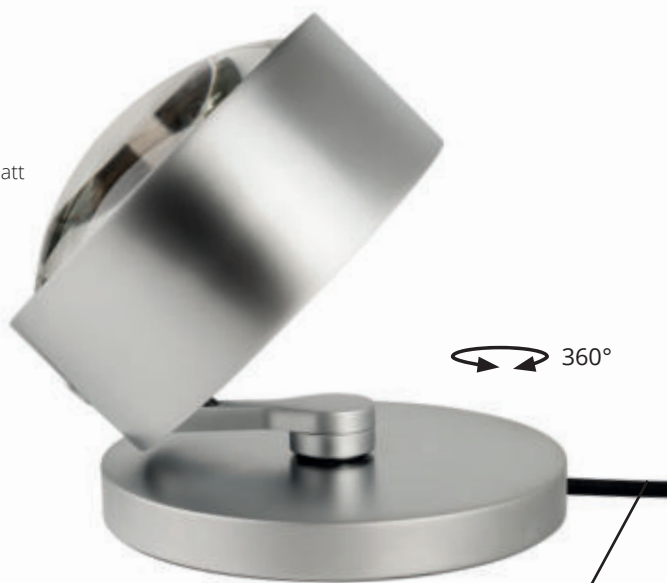

nickel matt

Puk Maxx Spot LED G 1 x 12W ~900lm ~2.700k	Puk Maxx Spot G9 Fassung	Fuß $\varnothing$ base $\varnothing$ in mm	Gehäuse body
6-981401	6-981401-H	130	chrome matt
6-981402	6-981402-H	130	chrome
6-981403	6-981403-H	130	nickel matt
6-981402-22	6-981402-H-22	130	white matt/chr.
6-981402-02	6-981402-H-02	130	black matt/chr.
6-981402-23	6-981402-H-23	130	anthracite matt/chr.

-D Für Schnur-Dimmer »-D« an die Art.-Nr. hängen
Attach »-D« behind the item no. for a dimmer

► Ohne Zubehör. Bestell-Artikelnummern für Linse, Glas, Farbfilter und die Konfigurationsempfehlung auf der Einklappseite!

► Without accessories: Order item-no. for lens, glass, color filter and the recommended Configuration are on the fold-in page!

Leuchtmittelangabe: LED **G** inkl. | G9 max. 33W ECO, optional LED Retrofit
bulb information: LED **G** incl. | G9 max. 33W ECO, LED Retrofit optional

Leuchtmittelempfehlung: LED max. 3W/300lm/2.700K/dimmbar **G** Art Nr. 8-205
bulb recommendation: LED max. 3W/300Lm/2.700K/dimmable **G** Item No. 8-205

Chrom Teile/
chrome parts
 Gepulverte Teile/
powder-coating

C (s.S 6-7/s.p. 6-7)