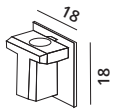

33-105-s	natur eloxiert-silber	Endkappe Schiene	18	18	18
33-105-w	weiß	Endkappe Schiene	18	18	18
33-105-b	schwarz	Endkappe Schiene	18	18	18