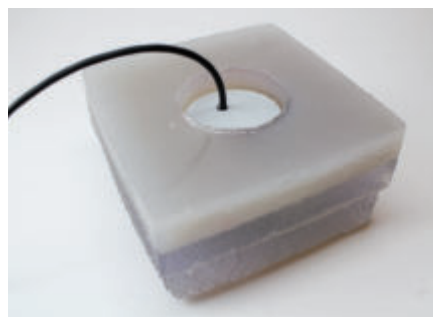

Neue Lichtstein LED Technologie.

Unsere Lichtsteine verfügen jetzt über ein separat geschütztes System mit komplett vergossener LED. Dadurch wird eine extreme Wasserdichte im IP68 Bereich gewährleistet, die den Lichtstein noch resistenter gegen Abnutzung durch Umwelteinflüsse macht.

New Lightstone LED Technologie.

Our lightstones now have a separately protected system with fully encapsulated LED. As a result, an extreme IP68 water density is ensured, that makes the lightstone more resistant to wear and tear caused by environmental factors.

Qualitätssicherung

Eine Gewährleistung für eine langlebige Funktion unserer Lichtsteine gilt nur bei Verwendung der original Top Light Zubehörteile (Transformator = spannungsstabil und Verbinder = kapillarwirkungsresistent). Bei Verwendung von Zubehörteilen anderer Hersteller erlischt jegliche Garantie.

Quality assurance

A guarantee for a long-lasting function of our lightstones is only valid when original Top Light accessories are used (transformer = voltage stable and connector = capillary action resistant). The use of accessories from other manufacturers will void any warranty.