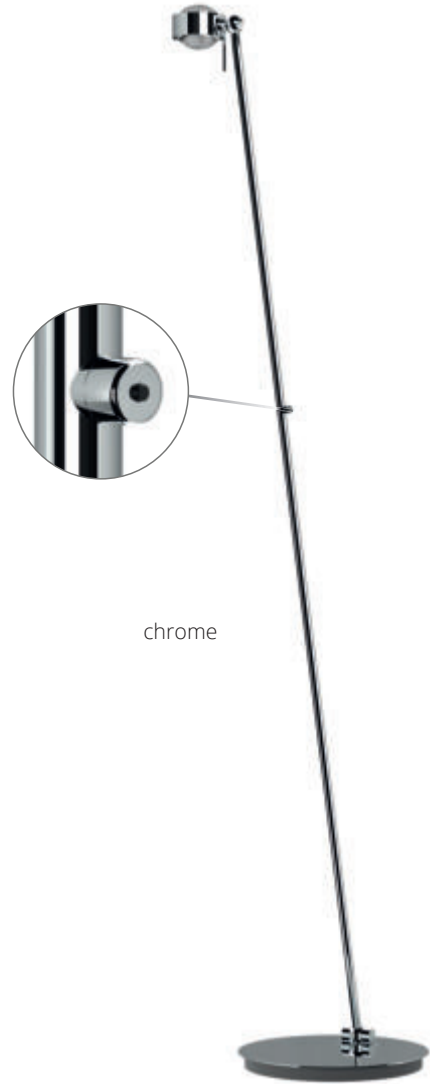

Floor and reading lamp, G9 socket (with switch, dimmer optional) or LED low voltage with touch dimmer. Head rotatable with adjustment pin, arm pivotable. Supplied as standard with black textile cable.