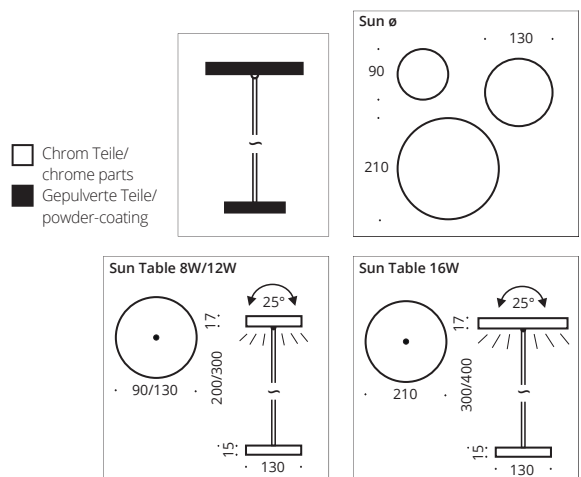

Sun Table LED - ø 210 mm

H 332 mm 210 mm ø G 16 Watt, ~2.700k ~1.600 lm	H 432 mm 210 mm ø G 16 Watt, ~2.700k ~1.600 lm	Gehäuse body
● 7-33021011	7-33121011	chrome matt
● 7-33021012	7-33121012	chrome
● 7-33021013	7-33121013	nickel matt
● 7-33021012-22	7-33121012-22	white matt/chr.
● 7-33021012-02	7-33121012-02	black matt/chr.
● 7-33021012-23	7-33121012-23	anthracite matt/chr.
Dimmring Art.-Nr. item no. -DR		chrome