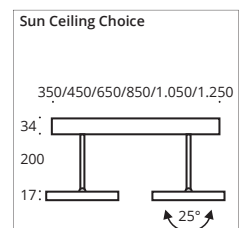

☐ Chrom Teile/
chrome parts
■ Gepulverte Teile/
powder-coating