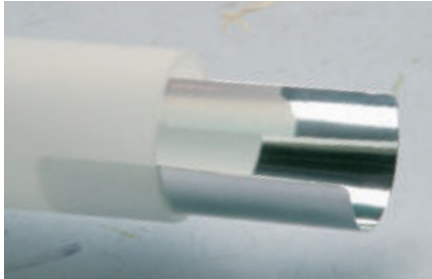

Equipment

Reflektor "Option": Aluminium-Hochleistungsreflektor, einfache Montage durch Einschub in den Glastubus.

Baffle "option": High performance aluminium baffle, easy installation: slides into the glass tube.

Art.-Nr. 9-204