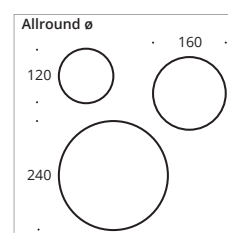

Allround 120 mm ø	Allround 160 mm ø	Allround 240 mm ø	Gehäuse body
LED: G 8 Watt, ~2.700k ~920 lm	LED: G 12 Watt, ~2.700k ~1.300 lm	LED: G 16 Watt, ~2.700k ~1.600 lm	
● 7-2201211 ● 7-2201212 ● 7-2201213 ● 7-2201212-22 ● 7-2201212-02 ● 7-2201212-23	● 7-2201611 ● 7-2201612 ● 7-2201613 ● 7-2201612-22 ● 7-2201612-02 ● 7-2201612-23	● 7-2202411 ● 7-2202412 ● 7-2202413 ● 7-2202412-22 ● 7-2202412-02 ● 7-2202412-23	chrome matt chrome nickel matt white matt/chrome black matt/chrome anthracite matt/chr.