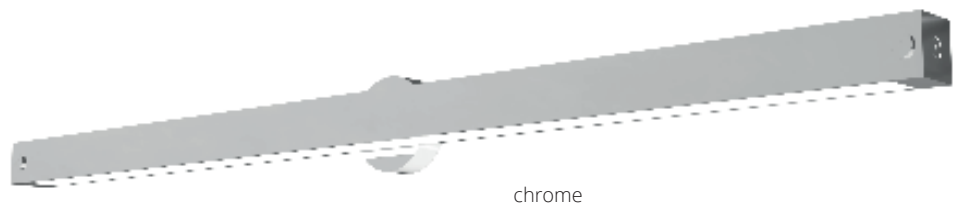

Only Choice Wall »+«

Geradlinige LED Leuchte für die Direktmontage mit Prismen-
diffusor. Für den Objekt- und Privatbereich der Officeanwen-
dung.

Linear LED luminaire for direct mounting with prismatic dif-
fuser. For project and residential use.

INDOOR

chrome