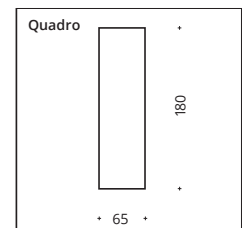

Quadro

Deckenleuchten für einen idealen Einsatz in Fluren und Bädern. Gefertigt aus Mattglas bietet sie ein weiches Rundum-Licht. Erhältlich mit verschiedenen Fassungen.

Ceiling lights for ideal use in hallways and bathrooms. Made of frosted glass, it offers a soft all-round light. Available in different versions.

INDOOR

E27 Fassung	Art.Nr. item no.	Ausführung design
Quadro	4-07621	satinieretes Glas, frosted glass

E27 max. 42W, optional LED Retrofit
E27 max. 42W, LED Retrofit optional

Leuchtmittlempfehlung: LED max.
9W/800lm/2.700K **G** Art. Nr. 8-309
bulb recommendation: LED max.
9W/800Lm/2.700K **G** Item No. 8-309

G9 Fassung	Art.Nr. item no.	Ausführung design
Quadro Short	4-06620	satinieretes Glas, frosted glass

G9 max. 33W, optional LED Retrofit
G9 max. 33W, LED Retrofit optional

Leuchtmittlempfehlung: LED max.
3W/300lm/2.700K/dimmbar **G** Art. Nr. 8-205
bulb recommendation: LED max. 3W/300Lm/2.700K/
dimmable **G** Item No. 8-205

GU10 Fassung	Art.Nr. item no.	Ausführung design
Quadro Short Spot	7-06629	satinieretes Glas, frosted glass

GU10 max. 35W, optional LED Retrofit
GU10 max. 35W, LED Retrofit optional

Leuchtmittlempfehlung: LED max. 4W/230lm/2.700K
G Art. Nr. 8-211
bulb recommendation: LED max. 4W/230Lm/2.700K
G Item No. 8-211