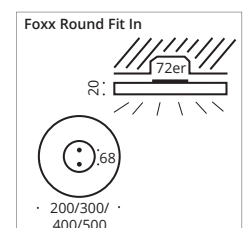

Foxx Round Outdoor $\varnothing$ 200/300/400/500

Mit 20 mm ist die Round eine sensationell flache LED Deckenleuchte in den Durchmessern 200/300/400/500 mm. Als Auf- oder Einbauleuchte passt sie sich allen Stilrichtungen an. Mit der eingesetzten LED Hochvolttechnik heißt es nur noch »plug and light« für In- oder Outdoor (IP44).

With an unbelievable height of 20 mm the slim LED lamp can be mounted on ceilings. Diameter are available in 200/300/400/500 mm. As built-in or surface mounted luminaire for all kind of lighting requirements. With its high power LED assembly is as easy as possible. "Plug and light" for Indoor and Outdoor (IP44) areas.

Foxx Round 200/300/400/500 Outdoor Aufbauleuchte/surface mounting

Round 200 mm $\varnothing$	Round 300 mm $\varnothing$	Round 400 mm $\varnothing$	Round 500 mm $\varnothing$	Gehäuse body
LED G 10 Watt, ~2.700k ~700lm	LED G 14 Watt, ~2.700k ~1.260lm	LED G 22 Watt, ~2.700k ~1.980lm	LED G 33 Watt, ~2.700k ~2.970lm	
7-47320010	7-47330010	7-47340010	7-47350010	alueloxiert/ frosted solid acrylic

Foxx Round 200/300/400/500 Outdoor Fit In Einbauleuchte/recessed fitting

Round 200 mm $\varnothing$	Round 300 mm $\varnothing$	Round 400 mm $\varnothing$	Round 500 mm $\varnothing$	Gehäuse body
LED G 10 Watt, ~2.700k ~700lm	LED G 14 Watt, ~2.700k ~1.260lm	LED G 22 Watt, ~2.700k ~1.980lm	LED G 33 Watt, ~2.700k ~2.970lm	
7-47420010	7-47430010	7-47440010	7-47450010	alueloxiert/ frosted solid acrylic

OUTDOOR