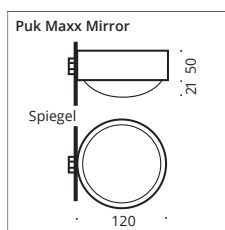

Puk Maxx Mirror LED G 2 x 12W ~1.800lm ~2.700k	Puk Maxx Mirror »+« LED G 2 x 12W ~1.800lm ~2.700k	Puk Maxx Mirror »+« G9 Fassung	Spiegelabstand x Höhe mm mirrorspace x height mm	Gehäuse body
● 2-308211	2-308411	2-308411-H	120/130/145 x 50	chrome matt
● 2-308212	2-308412	2-308412-H	120/130/145 x 50	chrome
● 2-308213	2-308413	2-308413-H	120/130/145 x 50	nickel matt
● 2-308212-22	2-308412-22	2-308412-H-22	120/130/145 x 50	white matt/chrome
● 2-308212-02	2-308412-02	2-308412-H-02	120/130/145 x 50	black matt/chrome
● 2-308212-23	2-308412-23	2-308412-H-23	120/130/145 x 50	anthracite matt/chrome
● 2-308216	2-308416	2-308416-H	120/130/145 x 50	24 ct gold plated/chrome

▶ Ohne Zubehör. Bestell-Artikelnummern für Linse, Glas, Farbfilter und die Konfigurationsempfehlung auf der Einklappseite!

▶ Without accessories: Order item-no. for lens, glass, color filter and the recommended Configuration are on the fold-in page!

Leuchtmittelangabe: LED **G** inkl. | G9 max. 33W ECO, optional LED Retrofit

bulb information: LED **G** incl. | G9 max. 33W ECO, LED Retrofit optional

Leuchtmittlempfehlung: LED max. 3W/300lm/2.700K/dimmbar **G** Art Nr. 8-205

bulb recommendation: LED max. 3W/300Lm/2.700K/dimmable **G** Item No. 8-205