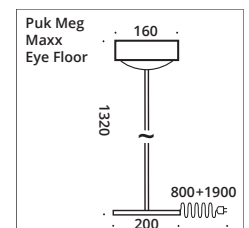

- Chrom Teile/
  chrome parts
- Gepulverte Teile/
  powder-coating