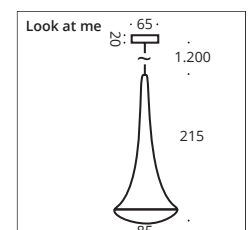

IP20: ABC (s.S 6-7/s.p. 6-7)
IP44: BC (s.S 6-7/s.p. 6-7)