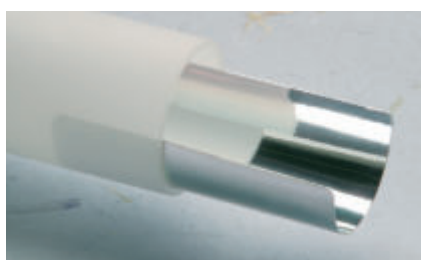

C (s.S 6-7/s.p. 6-7)

Light-on