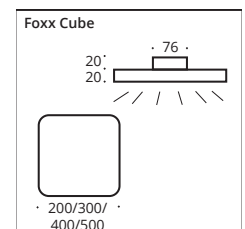

Foxx Cube Outdoor $\varnothing$ 200/300/400/500

Mit 20 mm ist die Cube eine sensationell flache LED Deckenleuchte in den Maßen 200/300/400/500 mm. Als Auf- oder Einbauleuchte passt sie sich allen Stilrichtungen an. Mit der eingesetzten LED Hochvolttechnik heißt es nur noch »plug and light« für In- oder Outdoor (IP44).

With an unbelievable height of 20 mm the slim LED lamp can be mounted on ceilings. Dimensions are available in 200/300/400/500 mm. As built-in or surface mounted luminaire for all kind of lighting requirements. With its high power LED assembly is as easy as possible. "Plug and light" for Indoor and Outdoor (IP44) areas.

Foxx Cube 200/300/400/500 Outdoor Aufbauleuchte/surface mounting

Cube 200 x 200 mm LED G 10 Watt, ~2.700k ~700lm	Cube 300 x 300 mm LED G 14 Watt, ~2.700k ~1.260lm	Cube 400 x 400 mm LED G 22 Watt, ~2.700k ~1.980lm	Cube 500 x 500 mm LED G 33 Watt, ~2.700k ~2.970lm	Gehäuse body
7-47120010	7-47130010	7-47140010	7-47150010	aluminum anodized/ frosted solid acrylic

Foxx Cube Fit In200/300/400/500 Outdoor Einbauleuchte/recessed fitting

Cube 200 x 200 mm LED G 10 Watt, ~2.700k ~700lm	Cube 300 x 300 mm LED G 14 Watt, ~2.700k ~1.260lm	Cube 400 x 400 mm LED G 22 Watt, ~2.700k ~1.980lm	Cube 500 x 500 mm LED G 33 Watt, ~2.700k ~2.970lm	Gehäuse body
7-47220010	7-47230010	7-47240010	7-47250010	aluminum anodized/ frosted solid acrylic

OUTDOOR