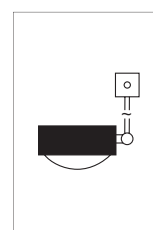

LED

450 mm L 2 Köpfe/heads G 4 x 12W, ~2.700k, ~3.600lm	850 mm L 3 Köpfe/heads G 6 x 12W, ~2.700k, ~5.400lm	1.050 mm L 4 Köpfe/heads G 8 x 12W, ~2.700k, ~7.200lm	1.250 mm L 4 Köpfe/heads G 8 x 12W, ~2.700k, ~7.200lm	Gehäuse body
8-6584021	8-6588031	8-65810041	8-65812041	chrome matt
8-6584022	8-6588032	8-65810042	8-65812042	chrome
8-6584023	8-6588033	8-65810043	8-65812043	nickel matt
8-6584022-22	8-6588032-22	8-65810042-22	8-65812042-22	white matt/chrome
8-6584022-02	8-6588032-02	8-65810042-02	8-65812042-02	black matt/chrome
8-6584022-23	8-6588032-23	8-65810042-23	8-65812042-23	anthracite matt/chr.

Farbig gepulverter Lichtbalken auf Anfrage. Color powdered metal rail on request.

- Ohne Zubehör. Bestell-Artikelnummern für Linse, Glas, Farbfilter und die Konfigurationsempfehlung (2) auf der Einklappseite!
- Without accessories: Order item-no. for lens, glass, color filter and the recommended Configuration (2) are on the fold-in page!

Sonderanfertigung:
Art-Nr. 8-600 Kürzung auf Maß
Item No. 8-600 Customized lengths