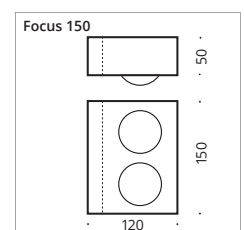

LED	G9 Fassung	Gehäuse body
G ~2.700k		
2-101501-LED 2 x 8W ~1.200lm	2-101501 1 x LS	nickel matt
2-101502-LED 2 x 8W ~1.200lm	2-101502 1 x LS	chrome
2-101502-LED-22 2 x 8W ~1.200lm	2-101502-22 1 x LS	white matt/chrome
2-101502-LED-02 2 x 8W ~1.200lm	2-101502-02 1 x LS	black matt/chrome
2-101502-LED-23 2 x 8W ~1.200lm	2-101502-23 1 x LS	anthracite matt/chrome
2-101503-LED 4 x 4W ~1.200lm	2-101503 2 x LS	nickel matt
2-101504-LED 4 x 4W ~1.200lm	2-101504 2 x LS	chrome
2-101504-LED-22 4 x 4W ~1.200lm	2-101504-22 2 x LS	white matt/chrome
2-101504-LED-02 4 x 4W ~1.200lm	2-101504-02 2 x LS	black matt/chrome
2-101504-LED-23 4 x 4W ~1.200lm	2-101504-23 2 x LS	anthracite matt/chrome
	2-101505 3 x LS	nickel matt
	2-101506 3 x LS	chrome
	2-101506-22 3 x LS	white matt/chrome
	2-101506-02 3 x LS	black matt/chrome
	2-101506-23 3 x LS	anthracite matt/chrome

▶ Ohne Zubehör. Bestell-Artikelnummern für Linse, Glas und Farbfilter auf Seite 159!
▶ Without accessories: Order item-no. for lens, glass and color filter are on page 159!

G9 max. 33W ECO, optional LED Retrofit
 G9 max. 33W ECO, LED Retrofit optional

Leuchtmittelempfehlung: LED max. 3W/300lm/2.700K/dimmbar **G** Art Nr. 8-205
 bulb recommendation: LED max. 3W/300Lm/2.700K/dimmable **G** Item No. 8-205