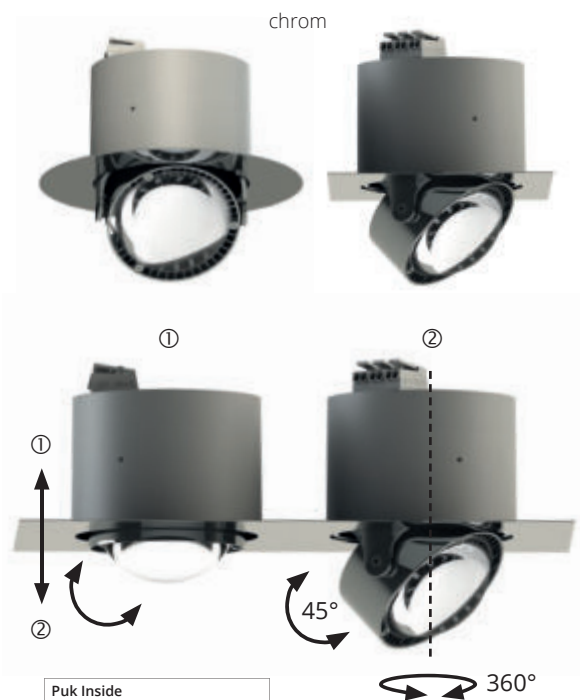

- Ohne Zubehör. Bestell-Artikelnummern für Linse, Glas, Farbfilter und die Konfigurationsempfehlung (2) auf der Einklappseite!
- Without accessories: Order item-no. for lens, glass, color filter and the recommended Configuration (2) are on the fold-in page!

G9 max. 33W, optional LED Retrofit
G9 max. 33W, LED Retrofit optional

Leuchtmittlempfehlung: LED max. 3W/300lm/2.700K/dimmbar **G** Art. Nr. 8-205
bulb recommendation: LED max. 3W/300Lm/2.700K/dimmable **G** Item No. 8-205

Puk Mini Inside - ☉☉

Puk Inside Twin LED G 2 x 8W, ~1.200lm, ~2.700k	Puk Inside G9 Fassung	L x B L x B in mm	Gehäuse body
7-73001	7-73001-H	283 x 158	chrome matt
7-73002	7-73002-H	283 x 158	chrome
7-73003	7-73003-H	283 x 158	nickel matt
7-73002-22	7-73002-H-22	283 x 158	white matt/chr.
7-73002-02	7-73002-H-02	283 x 158	black matt/chr.
7-73002-23	7-73002-H-23	283 x 158	anthracite matt/chr.

- Ohne Zubehör. Bestell-Artikelnummern für Linse, Glas, Farbfilter und die Konfigurationsempfehlung (2) auf der Einklappseite!
- Without accessories: Order item-no. for lens, glass, color filter and the recommended Configuration (2) are on the fold-in page!

G9 max. 33W, optional LED Retrofit
G9 max. 33W, LED Retrofit optional

Leuchtmittlempfehlung: LED max. 3W/300lm/2.700K/dimmbar **G** Art. Nr. 8-205
bulb recommendation: LED max. 3W/300Lm/2.700K/dimmable **G** Item No. 8-205

Chrom Teile/
chrome parts
Gepulverte Teile/
powder-coating

CE IP20 C (S.S 6-7/s.p. 6-7)