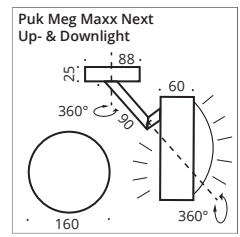

Puk Meg Maxx Next LED G ~2.700k	Puk Meg Maxx Next G9 Fassung	Kopf ø Head ø in mm	Gehäuse body
downlight 1 x 16W, ~1.200lm	downlight		
2-50721	2-50721-H	160	chrome matt
2-50722	2-50722-H	160	chrome
2-50723	2-50723-H	160	nickel matt
2-50722-22	2-50722-H-22	160	white matt/chr.
2-50722-02	2-50722-H-02	160	black matt/chr.
2-50722-23	2-50722-H-23	160	anthracite matt/chr.
up- & downlight 2 x 16W, ~2.400lm	up- & downlight		
2-50731	2-50731-H	160	chrome matt
2-50732	2-50732-H	160	chrome
2-50733	2-50733-H	160	nickel matt
2-50732-22	2-50732-H-22	160	white matt/chr.
2-50732-02	2-50732-H-02	160	black matt/chr.
2-50732-23	2-50732-H-23	160	anthracite matt/chr.