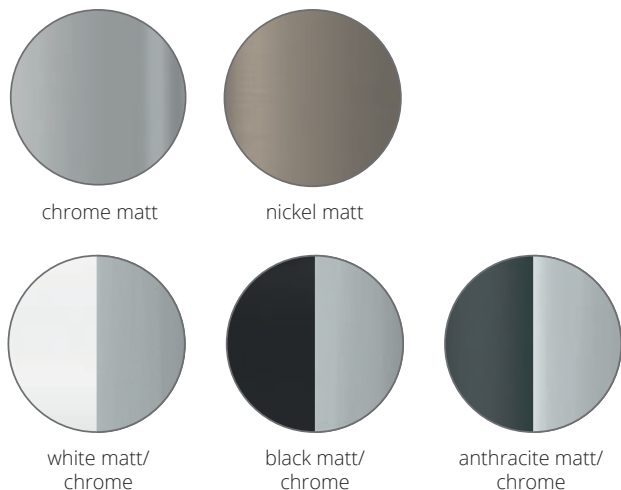

Puk Maxx Floor Mother-Kid ø 120

Stand- und Leseleuchte, G9 Fassung (mit Schalter, Dimmer optional) oder LED Niedervolt mit Tast-Dimmer, Köpfe drehbar mit Verstellstift. Arme schwenkbar. Die Standardausstattung ist mit schwarzem Textilkabel.

Floor and reading lamp, G9 socket (with switch, dimmer optional) or LED low voltage with touch dimmer. Heads rotatable with adjustment pin, arm pivotable. Supplied as standard with black textile cable.

INDOOR

Puk Maxx Floor Mother-Kid G9 Fassung	Puk Maxx Floor Mother-Kid NV LED	Armlängen arm lengths in mm	Gehäuse body
ON/OFF	20W ~2x900lm 20W ~4x600lm ~2.700k		
6-3821801201-G9	6-3821801201-NV-LED	1.800 + 1.250	chrome matt
6-3821801202-G9	6-3821801202-NV-LED	1.800 + 1.250	chrome
6-3821801203-G9	6-3821801203-NV-LED	1.800 + 1.250	nickel matt
6-3821801202-22-G9	6-3821801202-NV-LED-22	1.800 + 1.250	white matt/chr.
6-3821801202-02-G9	6-3821801202-NV-LED-02	1.800 + 1.250	black matt/chr.
6-3821801202-23-G9	6-3821801202-NV-LED-23	1.800 + 1.250	anthracite matt/chr.

Für Schnurschiebe-Dimmer bei G9 Leuchte »-D« an die Art.-Nr. hängen (Hochvolt)
Attach »-D« behind the item no. for a G9 cable dimmer (high voltage)

Die LED Niedervolt Leuchten sind standardmäßig mit Tast-Dimmer ausgestattet
The LED low voltage luminaires are standard equipped with touch dimmer

- Ohne Zubehör. Bestell-Artikelnummern für Linse, Glas, Farbfilter und die Konfigurationsempfehlung auf der Einklappseite!
- Without accessories: Order item-no. for lens, glass, color filter and the recommended Configuration are on the fold-in page!

Leuchtmittelangabe: LED Retrofit **G inkl.** ~3Watt ~300lm ~2.700K | G9 max. 33W ECO
lamp information: LED Retrofit **G incl.** ~3Watt ~300lm ~2.700K | G9 max. 33W ECO

Leuchtmittlempfehlung: LED max. 3W/300lm/2.700K/dimmbar **G** Art. Nr. 8-205
bulb recommendation: LED max. 3W/300Lm/2.700K/dimmable **G** Item No. 8-205