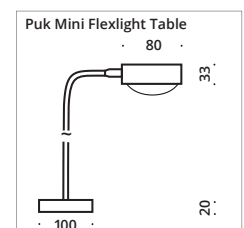

C (s.S 6-7/s.p. 6-7)