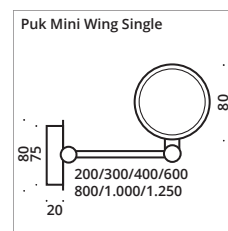

□ Chrom Teile/
chrome parts
■ Gepulverte Teile/
powder-coating