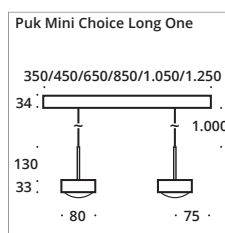

LED

450 mm L 2 Köpfe/heads G 2 x 8W, ~1.200lm, ~2.700k	850 mm L 3 Köpfe/heads G 3 x 8W, ~1.800lm, ~2.700k	1.050 mm L 4 Köpfe/heads G 4 x 8W, ~2.400lm, ~2.700k	1.250 mm L 4 Köpfe/heads G 4 x 8W, ~2.400lm, ~2.700k	Gehäuse body
8-6054021	8-6058031	8-60510041	8-60512041	chrome matt
8-6054022	8-6058032	8-60510042	8-60512042	chrome
8-6054023	8-6058033	8-60510043	8-60512043	nickel matt
8-6054022-22	8-6058032-22	8-60510042-22	8-60512042-22	white matt/chr.
8-6054022-02	8-6058032-02	8-60510042-02	8-60512042-02	black matt/chr.
8-6054022-23	8-6058032-23	8-60510042-23	8-60512042-23	anthracite matt/chr.

Farbig gepulverter Lichtbalken auf Anfrage. Color powdered metal rail on request.

- Ohne Zubehör. Bestell-Artikelnummern für Linse, Glas, Farbfilter und die Konfigurationsempfehlung auf der Einklappseite!
- Without accessories: Order item-no. for lens, glass, color filter and the recommended Configuration are on the fold-in page!

Sonderanfertigung:
Art-Nr. 8-600 Kürzung auf Maß
Item No. 8-600 Customized lengths