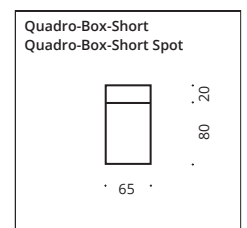

Quadro Box

Deckenleuchten für einen idealen Einsatz in Fluren und Bädern. Gefertigt aus Mattglas bietet sie ein weiches Rundum-Licht. Erhältlich mit verschiedenen Fassungen. Aufbausockel wahlweise in chrom oder nickelmatt.

Ceiling lights for ideal use in hallways and bathrooms. Made of frosted glass, it offers a soft all-round light. Available in different versions. Mounting base alternatively in chrome or nickel matt design.

INDOOR

E27 Fassung	Art.Nr. item no.	Ausführung design
● Quadro Box 80W, ~1.800lm	4-04621 4-04622	nickel matt chrome
- E27 max. 42W, optional LED Retrofit - E27 max. 42W, LED Retrofit optional - Leuchtmittlempfehlung: LED max. 9W/800lm/2.700K G Art. Nr. 8-309 - bulb recommendation: LED max. 9W/800Lm/2.700K G Item No. 8-309		

G9 Fassung	Art.Nr. item no.	Ausführung design
● Quadro Box Short	4-05621 4-05622	nickel matt chrome
- G9 max. 33W, optional LED Retrofit - G9 max. 33W, LED Retrofit optional - Leuchtmittlempfehlung: LED max. 3W/300lm/2.700K/dimmbar G Art. Nr. 8-205 - bulb recommendation: LED max. 3W/300Lm/2.700K/dimmable G Item No. 8-205		

GU10 Fassung	Art.Nr. item no.	Ausführung design
● Quadro Box ● Short Spot	4-05628 4-05629	nickel matt chrome
- GU10 max. 35W, optional LED Retrofit - GU10 max. 35W, LED Retrofit optional - Leuchtmittlempfehlung: LED max. 4W/230lm/2.700K G Art. Nr. 8-211 - bulb recommendation: LED max. 4W/230Lm/2.700K G Item No. 8-211		

LED	Art.Nr. item no.	Ausführung design
G 4W, ~390lm ~2.800k		
● Quadro Box ● LED	4-04621-LED 4-04622-LED	nickel matt chrome
● Quadro Box ● Short LED	4-05621-LED 4-05622-LED	nickel matt chrome