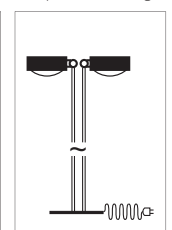

C (s.S 6-7/s.p. 6-7)

Chrom Teile/
chrome parts
 Gepulverte Teile/
powder-coating