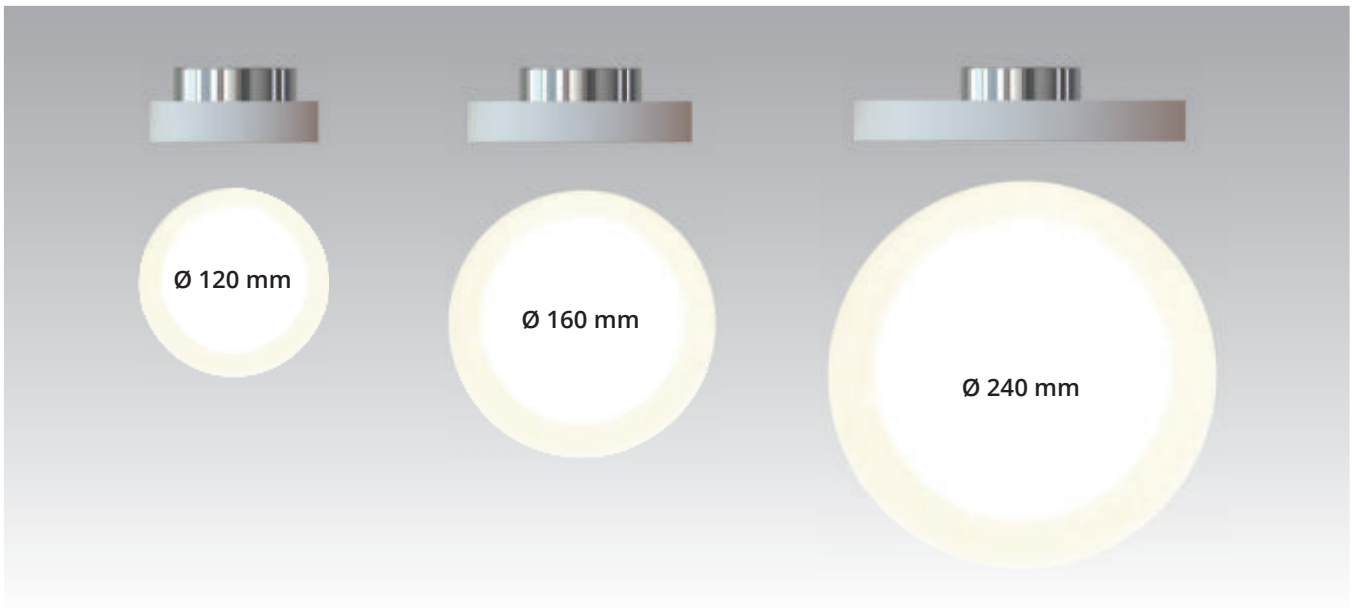

Allround Flat ø 120/160/240

Diese flache LED Aufbauleuchte wurde für den Deckeneinsatz konstruiert, dimmbar. Mit drei Leuchtenkopfdurchmessern (ø120mm/8W/920lm, ø160mm/12W/1300lm, ø240mm/16W/1600lm, durchgängig 2700k), lassen sich die Leuchten für viele Anwendungen im Privat- oder Objektbereich einplanen.

This flat surface-mounted LED luminaire was designed for wall and ceiling use, dimmable. With three luminaire head diameters (ø120mm/8W/920lm, ø160mm/12W/1300lm, ø240mm/16W/1600lm, 2700k throughout all models), the luminaires can be planned for many applications in the private and contract sector.

INDOOR

Allround 120 mm ø	Allround 160 mm ø	Allround 240 mm ø	Gehäuse body
LED: G 8 Watt, ~2.700k ~920 lm	LED: G 12 Watt, ~2.700k ~1.300 lm	LED: G 16 Watt, ~2.700k ~1.600 lm	
● 7-2221211	● 7-2221611	● 7-2222411	chrome matt
● 7-2221212	● 7-2221612	● 7-2222412	chrome
● 7-2221213	● 7-2221613	● 7-2222413	nickel matt
● 7-2221212-22	● 7-2221612-22	● 7-2222412-22	white matt/chrome
● 7-2221212-02	● 7-2221612-02	● 7-2222412-02	black matt/chrome
● 7-2221212-23	● 7-2221612-23	● 7-2222412-23	anthracite matt/chr.