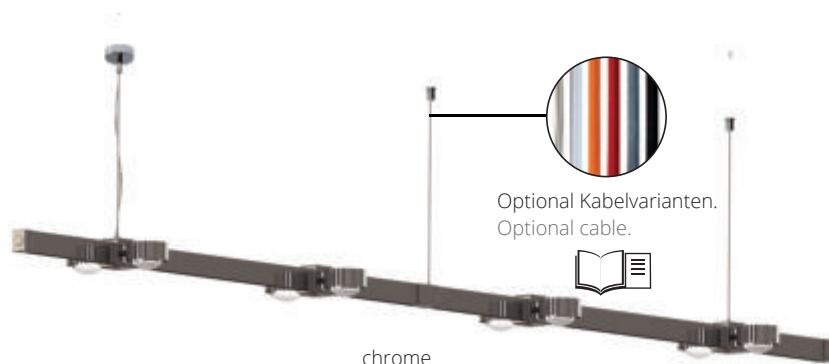

Puk Line L $\varnothing$ 80/120

Puk Pendelleuchte mit Seilabhängung und parallelen Leuchtenköpfen. Die Schienen werden mit den Puk Mini oder Puk Maxx Größen bestückt. Hierbei sind beide Varianten mit LED und Halogen möglich. Die Größe L bietet Licht für große Tische oder ganze Räume. Pendellänge ca. 1.300 mm, Standard-Textilkabel in anthrazit.

Pendant luminaire with wire suspension and parallel heads. The tracks are equipped with Puk Mini or Puk Maxx luminaire heads. Both versions are available with LED or high-voltage halogen. Size L provides light for large tables or entire rooms. . Pendant length approx. 1300 mm, with textile cable in anthracite as standard.

INDOOR

chrome

Optional Kabelvarianten.
Optional cable.

G9 Fassung

Puk Mini Line G9 Fassung	Puk Maxx Line G9 Fassung	Gehäuse body
L 2400	L 2400	
● 8-0208241-H	8-3208241-H	chrome matt
● 8-0208242-H	8-3208242-H	chrome
● 8-0208243-H	8-3208243-H	nickel matt

▶ Ohne Zubehör. Bestell-Artikelnummern für Linse, Glas, Farbfilter und die Konfigurationsempfehlung auf der Einklappseite!
▶ Without accessories: Order item-no. for lens, glass, color filter and the recommended Configuration are on the fold-in page!

● G9 max. 33W, optional LED Retrofit
● G9 max. 33W, LED Retrofit optional

● Leuchtmittelempfehlung: LED max. 3W/300lm/2.700K/dimmbar **G** Art Nr. 8-205
● bulb recommendation: LED max. 3W/300Lm/2.700K/dimmable **G** Item No. 8-205

LED

Puk Mini Line LED G	Puk Maxx Line LED G	Gehäuse body
16 x 8 W ~9.600lm ~2.700k	16 x 12 W ~14.400lm ~2.700k	
L 2400	L 2400	
● 8-0208241-LED	8-3208241-LED	chrome matt
● 8-0208242-LED	8-3208242-LED	chrome
● 8-0208243-LED	8-3208243-LED	nickel matt

▶ Ohne Zubehör. Bestell-Artikelnummern für Linse, Glas, Farbfilter und die Konfigurationsempfehlung auf der Einklappseite!
▶ Without accessories: Order item-no. for lens, glass, color filter and the recommended Configuration are on the fold-in page!

Kabellänge für Abhängung 2.000 mm (kürzbar)
Cable length for suspension 2.000 mm (can be shortened)

Sondergrößen auf Maß siehe Seite 310 – 319.
For special requirements, please look at page 310 – 319.