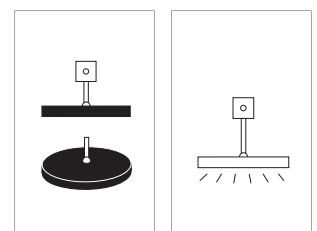

□ Chrom Teile/
chrome parts
■ Gepulverte Teile/
powder-coating