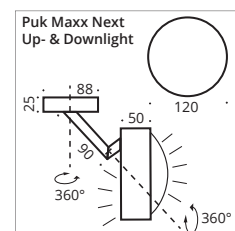

- Ohne Zubehör. Bestell-Artikelnummern für Linse, Glas, Farbfilter und die Konfigurationsempfehlung auf der Einklappseite!
- Without accessories: Order item-no. for lens, glass, color filter and the recommended Configuration are on the fold-in page!

G9 max. 33W ECO, optional LED Retrofit
G9 max. 33W ECO, LED Retrofit optional

Leuchtmittelempfehlung: LED max. 3W/300lm/2.700K/dimmbar
bulb recommendation: LED max. 3W/300Lm/2.700K/dimmable