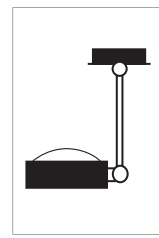

- ☐ Chrom Teile/
  chrome parts
- ☒ Gepulverte Teile/
  powder-coating