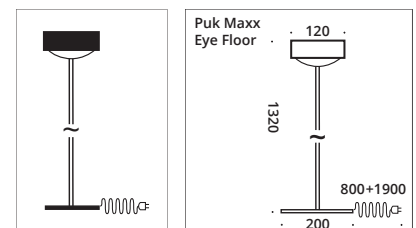

- Chrom Teile/
  chrome parts
- Gepulverte Teile/
  powder-coating