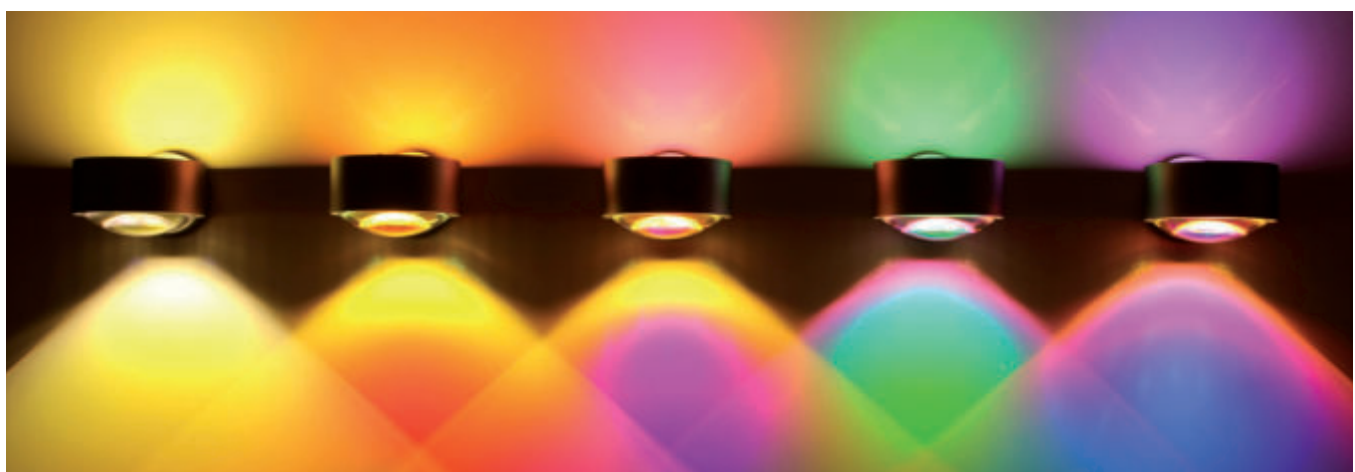

gelb yellow

rot red

magenta magenta

grün green

blau blue