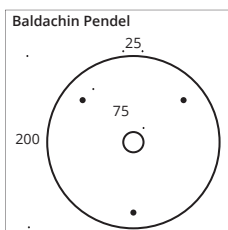

ABCD (s.S 6-7/s.p. 6-7)