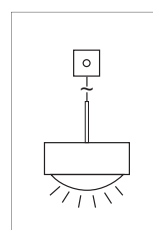

Sonderanfertigung:

Art-Nr. 8-600 Kürzung auf Maß
Item No. 8-600 Customized lengths

☐ Chrom Teile/
chrome parts
■ Gepulverte Teile/
powder-coating