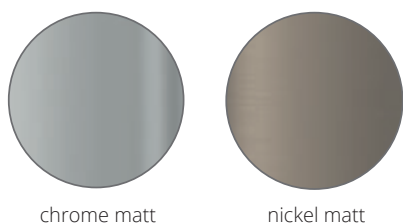

Puk Crown M ø 80/120

Die Puk Serie als exklusive Ringleuchte. Die Bestückung ist variierbar mit den Puk Mini und Puk Maxx Köpfen. In schlichtem eleganten Design mit LED oder Halogen bestückt, wird eine harmonische Raumausleuchtung geschaffen. Die Ringgröße M, mit vier Leuchtenköpfen, sorgt für eine optimale Beleuchtung von Esstischen oder partiellen Raumbereichen. Pendellänge ca. 1.300 mm, Standard-Textilkabel in anthrazit.

The Puk series as an exclusive ring luminaire. In a simple elegant design, equipped with LED or high-voltage halogen, a harmonious room illumination is created. The fitting is variable with the Puk Mini and Puk Maxx heads. The ring size M, with 4 luminaire heads, provides optimal lighting for dining tables or partial room areas. Pendant length approx. 1300 mm, with textile cable in anthracite as standard.

INDOOR

G9 Fassung

Puk Mini Crown G9 Fassung	Puk Maxx Crown G9 Fassung	Gehäuse body
M 700/860	M 700/860	
● 8-050471-H	8-350471-H	chrome matt
● 8-050472-H	8-350472-H	chrome
● 8-050473-H	8-350473-H	nickel matt

▶ Ohne Zubehör. Bestell-Artikelnummern für Linse, Glas, Farbfilter und die Konfigurationsempfehlung auf der Einklappseite!

▶ Without accessories: Order item-no. for lens, glass, color filter and the recommended Configuration are on the fold-in page!

💡 G9 max. 33W, optional LED Retrofit

💡 G9 max. 33W, LED Retrofit optional

💡 LME: LED max. 3W/300lm/2.700K/dimmbar Art Nr. 8-205
bulb recom.: LED max. 3W/300Lm/2.700K/dimmable Item No. 8-205

LED

Puk Mini Crown LED	Puk Maxx Crown LED	Gehäuse body
8 x 8 W ~4.800lm ~2.700k	8 x 12 W ~7.200lm ~2.700k	
M 700/860	M 700/860	
● 8-050471-LED	8-350471-LED	chrome matt
● 8-050472-LED	8-350472-LED	chrome
● 8-050473-LED	8-350473-LED	nickel matt

▶ Ohne Zubehör. Bestell-Artikelnummern für Linse, Glas, Farbfilter und die Konfigurationsempfehlung auf der Einklappseite!

▶ Without accessories: Order item-no. for lens, glass, color filter and the recommended Configuration are on the fold-in page!