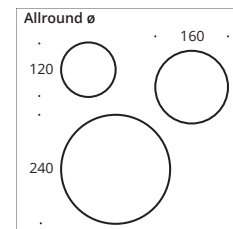

Allround Track ø 120/160/240

Diese dimmbare Leuchte wurde für die Anbringung auf einer 1PH oder 3PH Eurtrac Schiene konstruiert. Mit zwei kardanisch aufeinander abgestimmten Gelenken, lassen sich die LED Leuchtenköpfe um über 360 Grad drehen. Mit drei Leuchtenkopfdurchmessern (ø120mm/8W/920lm, ø160mm/12W/1300lm, ø240mm/16W/1600lm), durchgängig 2700k), lassen sich die Leuchten für viele Anwendungen im Privat- oder Objektbereich einplanen.

This dimmable luminaire is designed to be mounted on a 1PH or PPH Eurtrac track. With two gimbal-mounted joints, the LED luminaire heads can be rotated more than 360°. With three luminaire head diameters (ø120mm/8W/920lm, ø160mm/12W/1300lm, ø240mm/16W/1600lm), the luminaires can be planned for many applications in the residential and public sectors.

SYSTEM

Allround 120 mm ø	Allround 160 mm ø	Allround 240 mm ø	Gehäuse body
LED G 8 Watt, ~2.700k ~920 lm	LED G 12 Watt, ~2.700k ~1.300 lm	LED G 16 Watt, ~2.700k ~1.600 lm	
1 Phase	1 Phase	1 Phase	
● 7-2231211	● 7-2231611	● 7-2232411	chrome matt
● 7-2231212	● 7-2231612	● 7-2232412	chrome
● 7-2231213	● 7-2231613	● 7-2232413	nickel matt
● 7-2231212-22	● 7-2231612-22	● 7-2232412-22	white matt/chr.
● 7-2231212-02	● 7-2231612-02	● 7-2232412-02	black matt/chr
● 7-2231212-23	● 7-2231612-23	● 7-2232412-23	anthracite matt/chr.
3 Phasen	3 Phasen	3 Phasen	
● 7-2241211	● 7-2241611	● 7-2242411	chrome matt
● 7-2241212	● 7-2241612	● 7-2242412	chrome
● 7-2241213	● 7-2241613	● 7-2242413	nickel matt
● 7-2241212-22	● 7-2241612-22	● 7-2242412-22	white matt/chr.
● 7-2241212-02	● 7-2241612-02	● 7-2242412-02	black matt/chr
● 7-2241212-23	● 7-2241612-23	● 7-2242412-23	anthracite matt/chr.

□ Chrom Teile/
chrome parts
■ Gepulverte Teile/
powder-coating