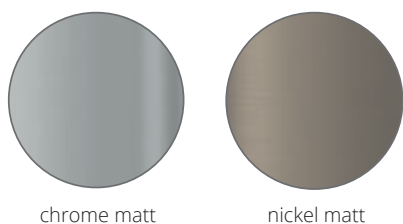

Puk Line S ø 80/120

Puk Pendelleuchte mit Seilabhängung und parallelen Leuchtenköpfen. Die Schienen werden mit den Puk Mini oder Puk Maxx Größen bestückt. Hierbei sind beide Varianten mit LED und Halogen möglich. Die Größe S bietet Licht für kleine Tische oder partiell im Raum. Pendellänge ca. 1.300 mm, Standard-Textilkabel in anthrazit.

Pendant luminaire with wire suspension and parallel heads. The tracks are equipped with Puk Mini or Puk Maxx luminaire heads. Both versions are available with LED or high-voltage halogen. Size S provides light for small tables and partial room areas. Pendant length approx. 1300 mm, with textile cable in anthracite as standard.

INDOOR