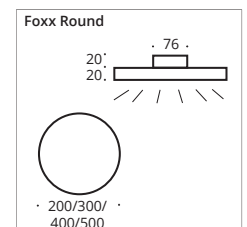

Foxx Round Outdoor $\varnothing$ 200/300/400/500

Mit 20 mm ist die Round eine sensationell flache LED Deckenleuchte in den Durchmessern 200/300/400/500 mm. Als Auf- oder Einbauleuchte passt sie sich allen Stilrichtungen an. Mit der eingesetzten LED Hochvolttechnik heißt es nur noch »plug and light« für In- oder Outdoor (IP44).

With an unbelievable height of 20 mm the slim LED lamp can be mounted on ceilings. Diameter are available in 200/300/400/500 mm. As built-in or surface mounted luminaire for all kind of lighting requirements. With its high power LED assembly is as easy as possible. "Plug and light" for Indoor and Outdoor (IP44) areas.

Foxx Round 200/300/400/500 Outdoor Aufbauleuchte/surface mounting

Round 200 mm $\varnothing$	Round 300 mm $\varnothing$	Round 400 mm $\varnothing$	Round 500 mm $\varnothing$	Gehäuse body
LED G 10 Watt, ~2.700k ~700lm	LED G 14 Watt, ~2.700k ~1.260lm	LED G 22 Watt, ~2.700k ~1.980lm	LED G 33 Watt, ~2.700k ~2.970lm	
7-47320010	7-47330010	7-47340010	7-47350010	alueloxiert/ frosted solid acrylic

Foxx Round 200/300/400/500 Outdoor Fit In Einbauleuchte/recessed fitting

Round 200 mm $\varnothing$	Round 300 mm $\varnothing$	Round 400 mm $\varnothing$	Round 500 mm $\varnothing$	Gehäuse body
LED G 10 Watt, ~2.700k ~700lm	LED G 14 Watt, ~2.700k ~1.260lm	LED G 22 Watt, ~2.700k ~1.980lm	LED G 33 Watt, ~2.700k ~2.970lm	
7-47420010	7-47430010	7-47440010	7-47450010	alueloxiert/ frosted solid acrylic

OUTDOOR