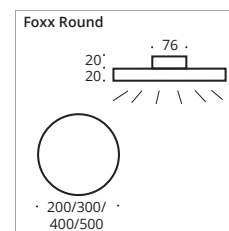

Foxx Round $\varnothing$ 200/300/400/500

Mit 20 mm ist die Round eine sensationell flache LED Deckenleuchte in den Durchmessern 200/300/400/500 mm. Als Auf- oder Einbauleuchte passt sie sich allen Stilrichtungen an. Mit der eingesetzten LED Hochvolttechnik heißt es nur noch »plug and light«. Auch als Outdoor Variante erhältlich (IP44).

With an unbelievable height of 20 mm the slim LED lamp can be mounted on ceilings. Diameter are available in 200/300/400/500 mm. As built-in or surface mounted luminaire for all kind of lighting requirements. With its high power LED assembly is as easy as possible. "Plug and light". Also available for Outdoor (IP44) areas.

INDOOR

Foxx Round 200/300/400/500 Wall & Ceiling (Aufbauleuchte/surface mounting)

Round 200 mm $\varnothing$ LED: G 10 Watt, ~2.700k ~700lm	Round 300 mm $\varnothing$ LED: G 14 Watt, ~2.700k ~1.260lm	Round 400 mm $\varnothing$ LED: G 22 Watt, ~2.700k ~1.980lm	Round 500 mm $\varnothing$ LED: G 33 Watt, ~2.700k ~2.970lm	Gehäuse body
7-46320010	7-46330010	7-46340010	7-46350010	alueloxiert/ frosted solid acrylic

ABC (s.S 6-7/s.p. 6-7)

Foxx Round 200/300/400/500 Fit In (Einbauleuchte/recessed fitting)

Round 200 mm $\varnothing$ LED: G 10 Watt, ~2.700k ~700lm	Round 300 mm $\varnothing$ LED: G 14 Watt, ~2.700k ~1.260lm	Round 400 mm $\varnothing$ LED: G 22 Watt, ~2.700k ~1.980lm	Round 500 mm $\varnothing$ LED: G 33 Watt, ~2.700k ~2.970lm	Gehäuse body
7-46420010	7-46430010	7-46440010	7-46450010	alueloxiert/ frosted solid acrylic

BC (s.S 6-7/s.p. 6-7)