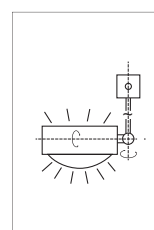

LED

450 mm L 2 Köpfe/heads G 4 x 12W, ~2.700k, ~3.600lm	850 mm L 3 Köpfe/heads G 6 x 12W, ~2.700k, ~5.400lm	1.050 mm L 4 Köpfe/heads G 8 x 12W, ~2.700k, ~7.200lm	1.250 mm L 4 Köpfe/heads G 8 x 12W, ~2.700k, ~7.200lm	Gehäuse body
8-6584021	8-6588031	8-65810041	8-65812041	chrome matt
8-6584022	8-6588032	8-65810042	8-65812042	chrome
8-6584023	8-6588033	8-65810043	8-65812043	nickel matt
8-6584022-22	8-6588032-22	8-65810042-22	8-65812042-22	white matt/chrome
8-6584022-02	8-6588032-02	8-65810042-02	8-65812042-02	black matt/chrome
8-6584022-23	8-6588032-23	8-65810042-23	8-65812042-23	anthracite matt/chr.

Farbig gepulverter Lichtbalken auf Anfrage. Color powdered metal rail on request.

- Ohne Zubehör. Bestell-Artikelnummern für Linse, Glas, Farbfilter und die Konfigurationsempfehlung (2) auf der Einklappseite!
- Without accessories: Order item-no. for lens, glass, color filter and the recommended Configuration (2) are on the fold-in page!

Sonderanfertigung:
Art-Nr. 8-600 Kürzung auf Maß
Item No. 8-600 Customized lengths