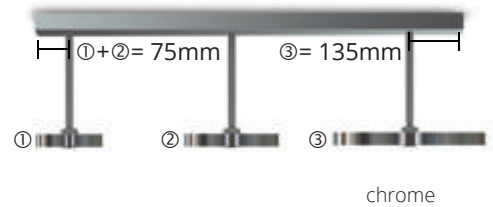

INDOOR

Sun Ceiling Choice downlight

Sun Ceiling Choice \varnothing 90/130/210 downlight

Lichtbalken für Direktmontage an der Decke. Bestückt mit Sun Ceiling Leuchten, Kopfdurchmesser 90, 130 oder 210 mm. Deckenleuchten aus der Top Light Serie.

Light bar for direct mounting on the ceiling. Equipped with Sun Ceiling luminaires, diameter 90, 130 or 210 mm. Ceiling light from the Top Light series.

INDOOR

Sun Ceiling \varnothing 90 mm downlight

450 mm L 2 Köpfe/heads LED: G 16W ~1.840lm ~2.700k	650 mm L 3 Köpfe/heads LED: G 24W ~2.760lm ~2.700k	1.050 mm L 4 Köpfe/heads LED: G 32W ~3.680lm ~2.700k	1.250 mm L 4 Köpfe/heads LED: G 32W ~3.680lm ~2.700k	Gehäuse body
8-72904021	8-72906031	8-729010041	8-729012041	chrome matt
8-72904022	8-72906032	8-729010042	8-729012042	chrome
8-72904023	8-72906033	8-729010043	8-729012043	nickel matt
8-72904022-22	8-72906032-22	8-729010042-22	8-729012042-22	white matt/chr.
8-72904022-02	8-72906032-02	8-729010042-02	8-729012042-02	black matt/chr.
8-72904022-23	8-72906032-23	8-729010042-23	8-729012042-23	anthracite matt/chr.